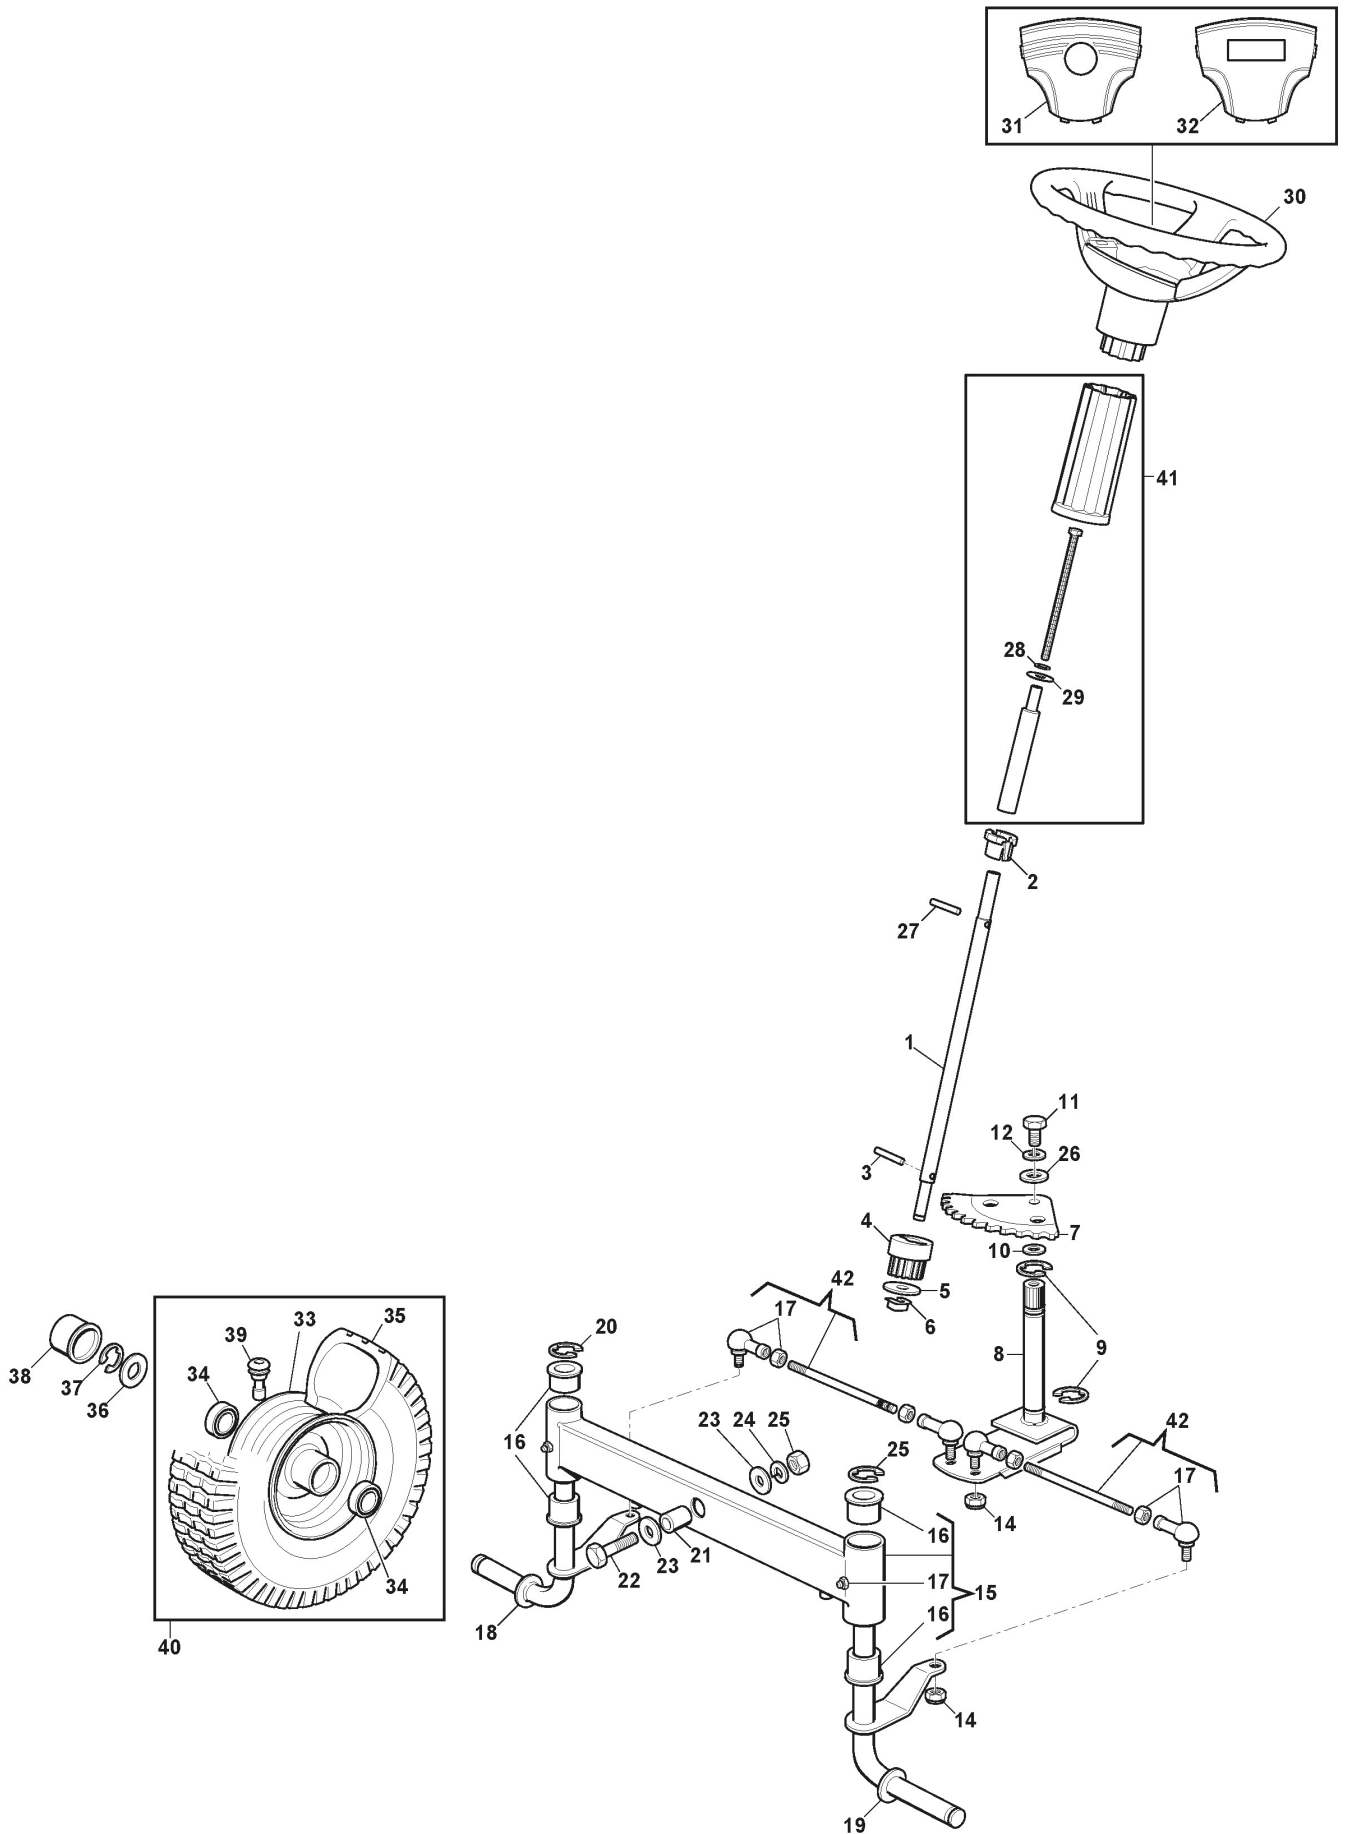

Barre De Direction

Réf. N°	Q.té :	Code article	Description	Articles	De	Jusqu'à
1	1	127520053/0	Tube De Direction			
2	1	325038008/0	Douille			
3	1	112622650/0	Goupille			
4	1	127570050/0	Pignon			
5	1	112521370/0	Rondelle			
6	1	112436030/0	Plaquette			
7	1	384735551/0	Secteur Direction			
8	1	384000501/0	Arbre			
9	2	112001000/0	Anneau Benzing ø15			
10	2	112520031/0	Rondelle			
11	1	112793102/0	Vis			
12	1	112583500/0	Grower			
13	4	122746609/0	Joint			
14	4	112156602/0	Ecrou			
15	1	184034057/0	Complete Forecarriage Equalizer Ass.Y			
16	4	125034002/1	Douille			
17	2	112379511/0	Graisser			
18	1	384230401/1	Fuseau Droit			
19	1	384230403/1	Fuseau Gauche			
20	2	112001000/0	Anneau Benzing ø15			
21	1	125160016/1	Entretoise			
22	1	112692695/0	Vis			
23	2	112523100/0	Rondelle			
24	1	112587100/0	Grower			
25	1	112295300/0	Ecrou			
26	1	112521350/0	Rondelle			
27	1	112620300/0	Goupille 6x50			
28	1	112540260/0	Rondelle			
29	1	112523070/0	Rondelle			
30	1	325961220/0	Volant			
31	1	325580503/0	Plaque Volant			
33	2	184044021/0	Jante de Roue Arrière			
34	4	125122200/2	Roulement			
35	2	127590067/0	Pneu 11x4.00-4 PR2 TL P512 WANDA			
36	2	125670005/2	Rondelle			
37	2	112001000/0	Anneau Benzing ø15			
38	2	322110233/0	Couvre Moyeu			
39	2	125950000/0	Vanne			
40	2	384680083/0	Roue Avant			
41	1	384180219/0	Équipement de fixation de volant			
42	2	384840051/0	Spindle Link Tie-Rod Ass.Y