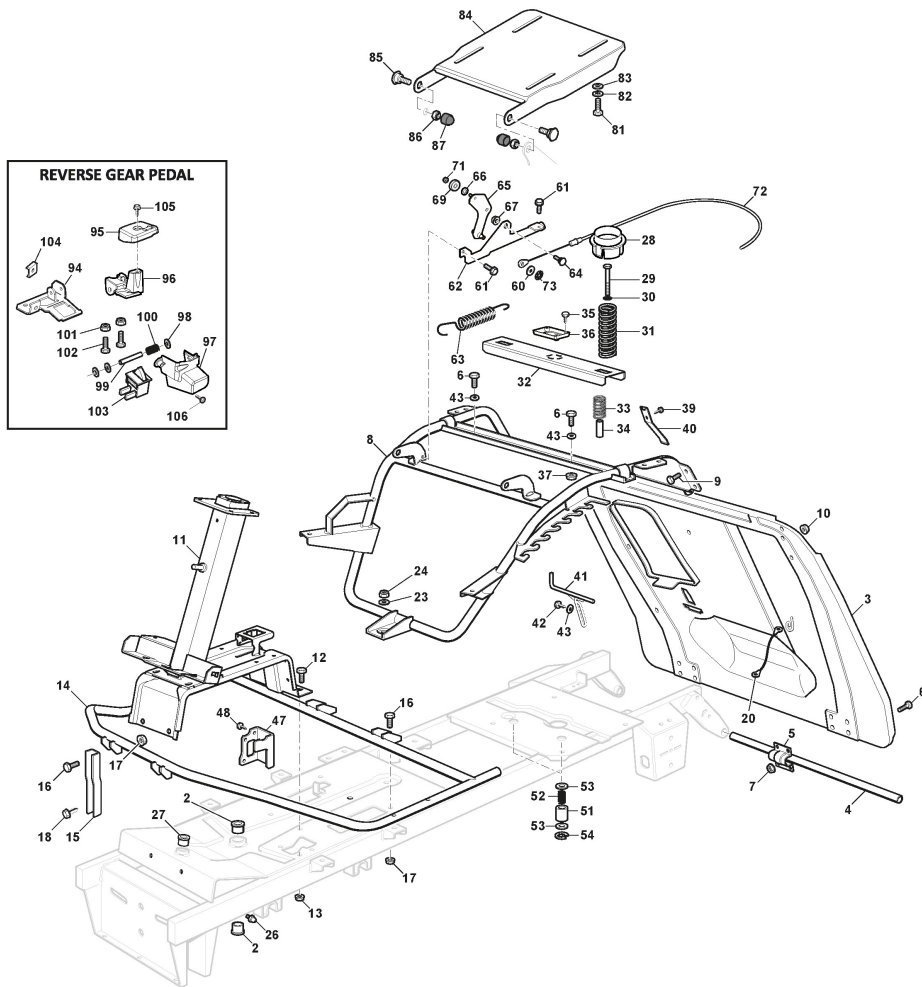

ST. S.P.A.

TG 130/72H (2025)

2T0210411/SCR

Spare parts list Reservdelar Repuestos Ersatzteile Pièces détachées Reserve onderdelen Catalogo ricambi

- Use ST. S.p.A. Genuine Spare Parts specified in the parts list for repair and/or replacement.
- The contents described in the parts list may change due to improvement.
- The drawings of the spare parts are only indicative And might Not represent the part in question exactly.
- The indications "right" - "left" - "front" - "rear" refer to the position of the operator when using the machine.
- When placing orders of parts for repair And/Or replacement, make sure that the illustrated parts list Is the one applying to the machine's year of manufacture, as shown on the identification plate attached to the machine.

Chassis

Réf. N°	Q.té :	Code article	Description	Articles	De	Jusqu'à
64	1	122524970/3	Goupille			
65	1	384317109/0	Levier			
66	1	112521330/0	Rondelle			
67	1	112154210/0	Ecrou			
69	1	119216050/0	Roulement			
71	1	112154510/0	Ecrou			
72	1	384004608/0	Cable			
73	1	112604899/0	Fixateur A Couronne			
81	4	112793102/0	Vis			
82	4	112583500/0	Grower			
83	4	112523060/0	Rondelle			
84	1	382547061/1	Plaquette			
85	2	122524970/3	Goupille			
86	2	112155010/0	Ecrou			
87	2	118203854/0	Capot			
94	1	327773093/1	Etrier			
95	1	327110564/0	Couverture			
96	1	327787113/0	Halter			
97	1	327600183/0	Protection			
98	2	112604896/0	Fixateur A Couronne			
99	1	122517866/0	Pivot			
100	1	127430601/0	Ressort			
101	2	112791400/0	Vis			
102	2	112292102/0	Ecrou			
103	1	119410622/1	Microinterrupteur			
104	1	112437503/0	Plaquette			
105	1	112728697/0	Vis			
106	1	112789021/0	Vis			