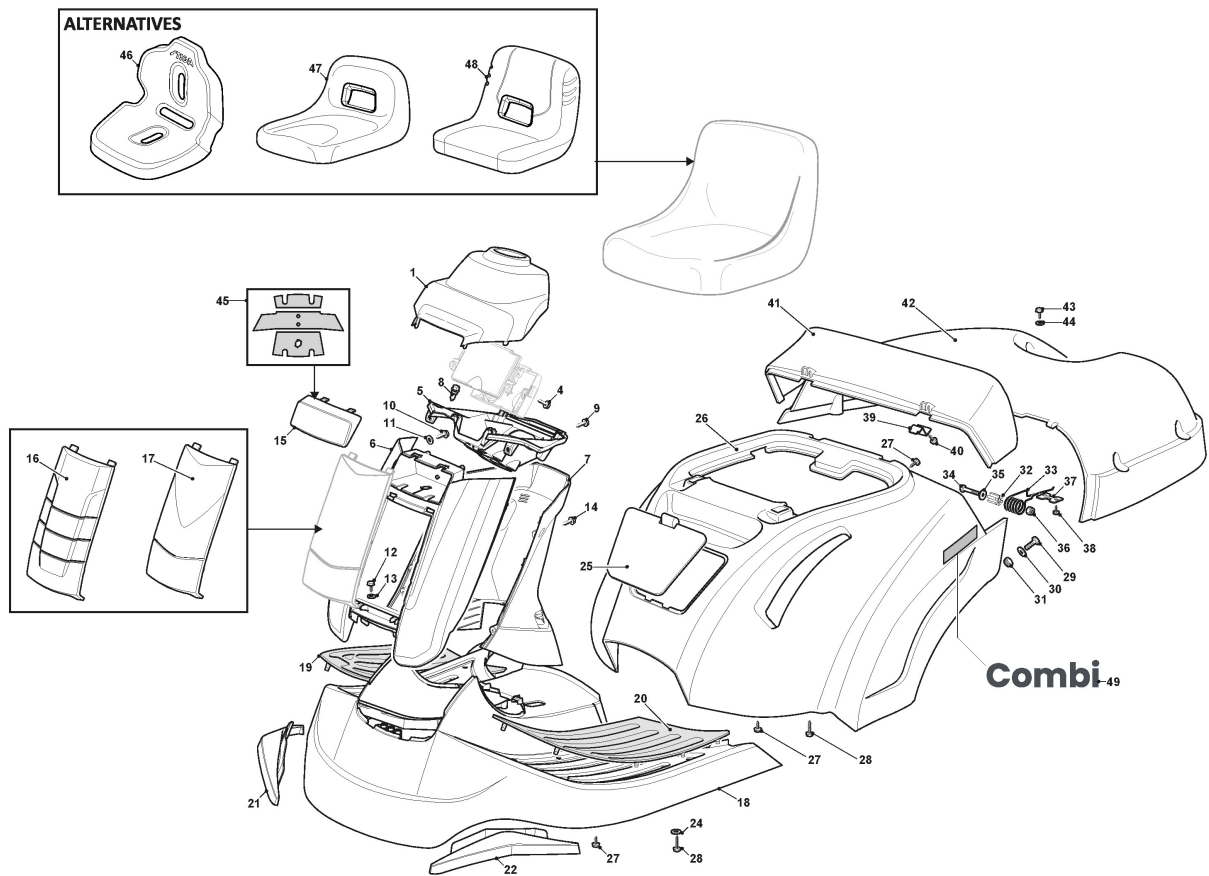

Carrosserie

Réf. N°	Q.té :	Code article	Description	Articles	De	Jusqu'à
1	1	327109535/0	Dashboard Cover Grey			
4	2	112735402/0	Vis			
5	1	327787084/0	Lights And Card Support			
6	1	327787081/0	Support Tableau Avant, Noir	Black		
7	1	327787104/0	Support de tableau arrière, Noir	Black		
8	4	125943010/0	Vis			
9	2	112735402/0	Vis			
10	2	112735402/0	Vis			
11	2	112523020/0	Rondelle			
12	1	112735410/0	Vis			
13	1	112523020/0	Rondelle			
14	4	112735402/0	Vis			
15	1	325410913/0	Panneau	Transparent		
16	1	327110545/0	Front Cover, Grey			
17	1	327110475/0	Couvercle Avant, Noir	Black		
18	1	327110450/3	Couvre Marchepied, Noir	Black		
19	1	127110304/0	Couvre Marchepied Droit			
20	1	127110305/1	Couvre Marchepied Gauche			
21	1	327110501/0	Couvre-Roues Noir, Droite			
22	1	327110502/0	Couvre-Roues Noir, Gauche			
24	4	112523040/0	Rondelle			
25	1	327109526/0	Couvercle Avant, Noir	Black		
26	1	384110159/1	Couvre Roues Noir	Black		
27	10	112735406/0	Vis			
28	8	112735410/0	Vis			
29	2	112791400/0	Vis			
30	2	112523040/0	Rondelle			
31	2	112154510/0	Ecrou			
32	2	127047003/0	Douille			
33	2	127430551/1	Ressort			
34	2	112691400/0	Vis			
35	2	112523070/0	Rondelle			
36	2	112155000/0	Ecrou			
37	2	327546001/0	Plaquette			
38	4	112735406/0	Vis			
39	2	327546003/0	Plaquette			
40	2	112735406/0	Vis			
41	1	327110449/0	Couvre-Bac Fixe Noir	Black		
42	1	327110448/0	Couvre-Bac Mobile Noir	Black		
43	4	112729600/0	Vis			
44	4	112523020/0	Rondelle			
45	1	114366202/0	Phares de film			
48	1	125722488/0	Siege			
49	2	114372971/0	Etiquette de désignation "COMBI"	Only for STIGA Brand