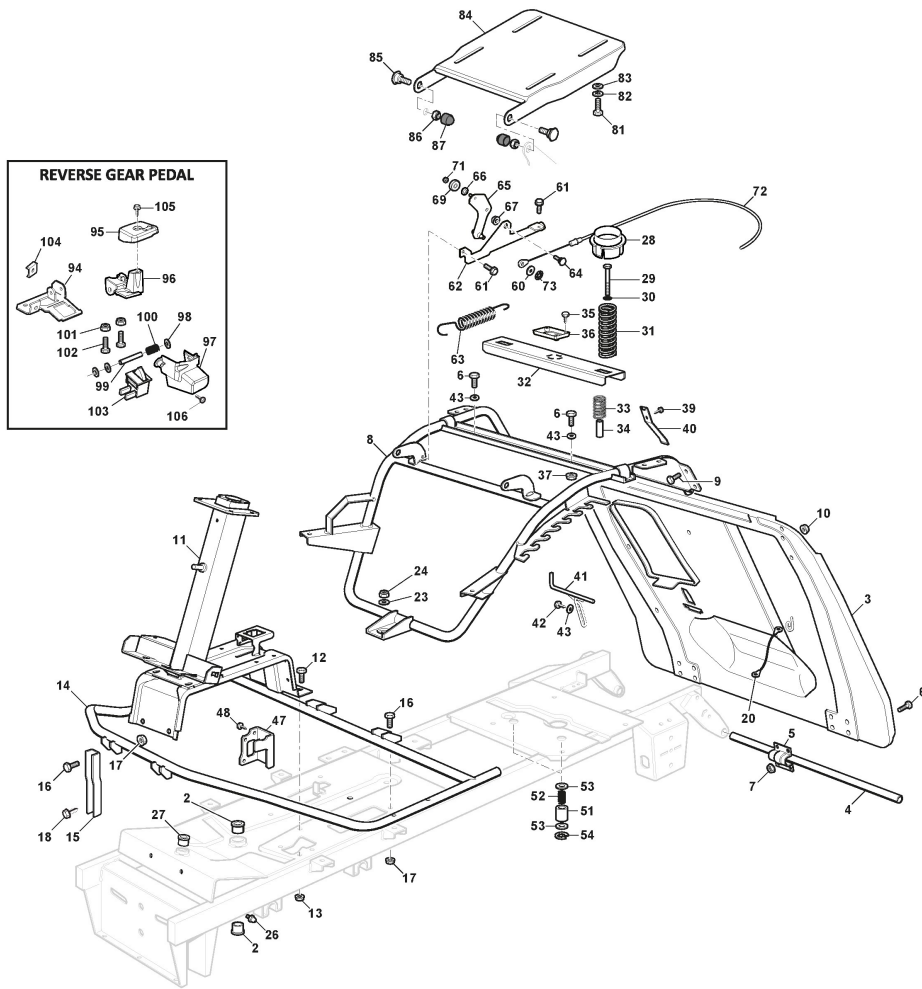

Chassis

Réf. N°	Q.té :	Code article	Description	Articles	De	Jusqu'à
2	2	125034002/1	Douille			
3	1	384545057/3	Plaque Arriere			
4	1	127037000/1	Axel			
5	2	325547012/1	Plaque			
6	10	112791400/0	Vis			
7	8	112292102/0	Ecrou			
8	1	384801149/1	Châssis du siège			To S/N
8	1	384801149/2	Châssis du siège		From S/N	22LA3RON 003530
9	4	112792611/0	Vis			
10	4	112293201/0	Ecrou			
11	1	382785243/0	Support Tube De Direction			
12	4	112792611/0	Vis			
13	4	112293201/0	Ecrou			
14	1	384801107/3	Support Marchepied			
15	2	327787025/0	Support			
16	4	112792611/0	Vis			
17	4	112293201/0	Ecrou			
18	2	112735120/0	Vis			
20	1	384040300/0	Plaque Arriere			
23	1	112523060/0	Rondelle			
24	1	112155000/0	Ecrou			
26	1	112379511/0	Graisseur			
27	1	125034001/0	Coussinet			
28	2	325600148/0	Protecteur			
29	2	112691400/0	Vis			
30	2	112521350/0	Rondelle			
31	2	127430602/1	Ressort			
32	1	327543047/0	Plaque			
33	2	125430263/0	Ressort			
34	2	125160048/0	Entretoise			
35	2	112728697/0	Vis			
36	1	325785379/1	Support			
37	2	112293201/0	Ecrou			
39	1	112735110/0	Vis			
40	1	127430600/0	Ressort			
41	1	127294001/0	Guide Convoyeur Arriere			
42	1	112735120/0	Vis			
43	3	112523040/0	Rondelle			
47	1	327772095/0	Support			
48	2	112735105/0	Vis			
51	2	127047012/0	Douille			
52	2	127430577/0	Ressort			
53	4	325670008/1	Rondelle			
54	2	112000955/0	Anneau Benzing ø8			
60	1	112521350/0	Rondelle			
61	3	125943009/0	Vis			
62	1	384317107/0	Etrier			
63	1	127430598/0	Ressort