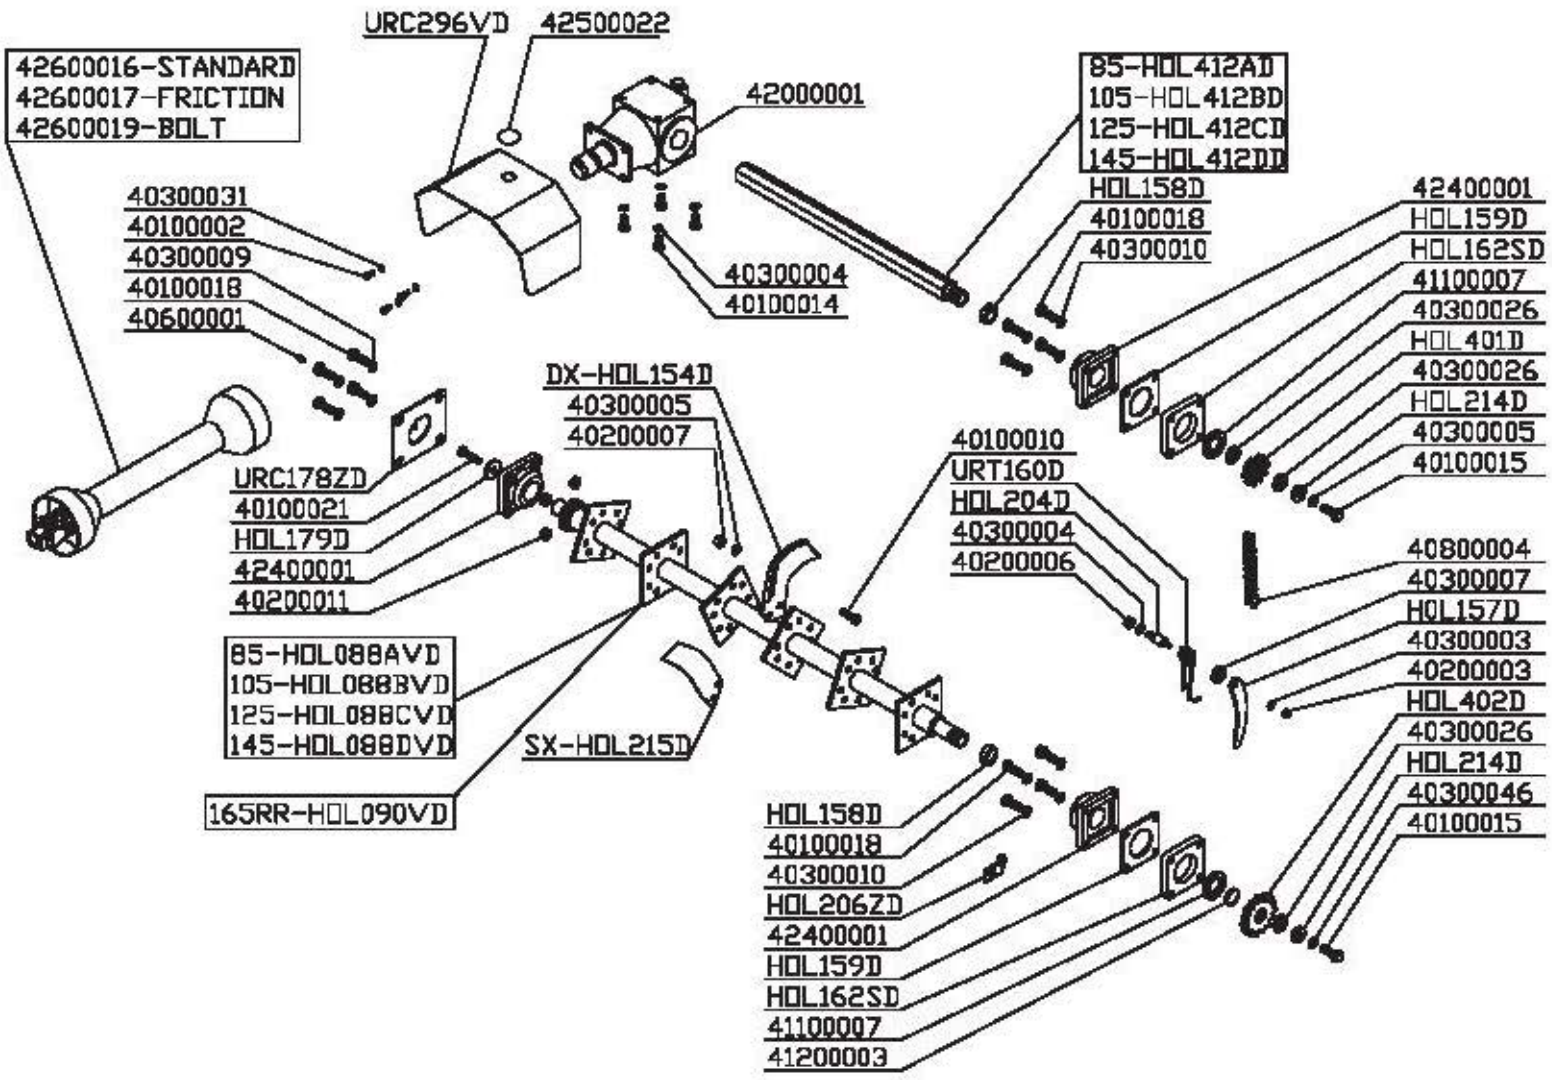

THUNDER

85 - 105 - 125 - 145

TRASMISSIONE - DRIVE TRAIN COMPONENTS - TRANSMISSION

Zappatrace & Reverse
Rotary Tiller & Reverse
Fraise & Reverse

HOLIDAY RS

85 - 105 - 125 - 145

Zappatrice Spostabile
Side Shift Rotary Tiller
Fraise Déportable

TRASMISSIONE - DRIVE TRAIN COMPONENTS - TRANSMISSION

OMEGA

11 - 12 - 14 - 15 - 17 - 19 - 21

Tagliarba di finitura
Finishing Mower
Tondeuse de finition

TRASMISSIONE - DRIVE TRAIN COMPONENTS - TRANSMISSION

DM 100

Scavapatate
 Potato Digger
 Arracheuse de Pomme de Terre

TRASMISSIONE - DRIVE TRAIN COMPONENTS - TRANSMISSION