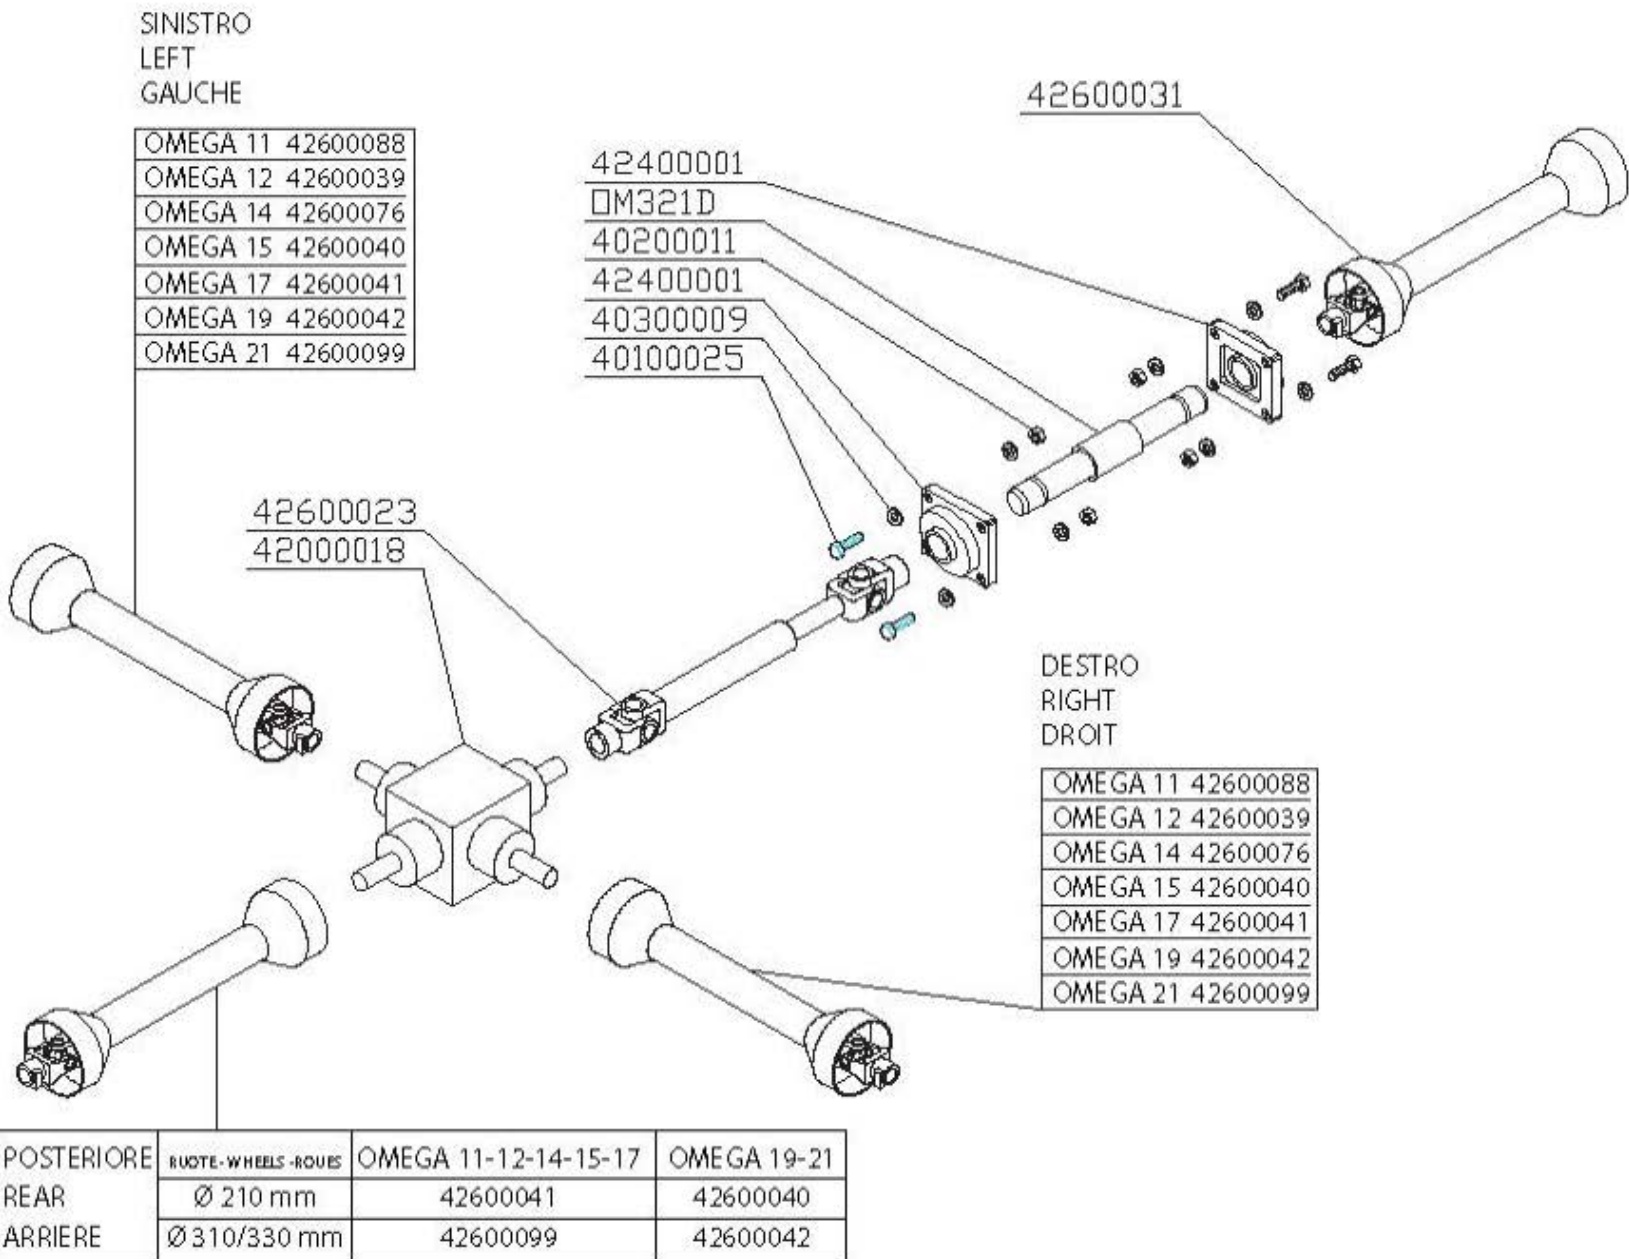

THUNDER

85 - 105 - 125 - 145

TRASMISSIONE - DRIVE TRAIN COMPONENTS - TRANSMISSION

Zappatrace & Reverse
Rotary Tiller & Reverse
Fraise & Reverse

HOLIDAY RS

85 - 105 - 125 - 145

Zappatrice Spostabile
Side Shift Rotary Tiller
Fraise Déportable

TRASMISSIONE - DRIVE TRAIN COMPONENTS - TRANSMISSION

OMEGA

11 - 12 - 14 - 15 - 17 - 19 - 21

Tagliarba di finitura
Finishing Mower
Tondeuse de finition

TRASMISSIONE - DRIVE TRAIN COMPONENTS - TRANSMISSION

DM 100

Scavapatate
 Potato Digger
 Arracheuse de Pomme de Terre

TRASMISSIONE - DRIVE TRAIN COMPONENTS - TRANSMISSION