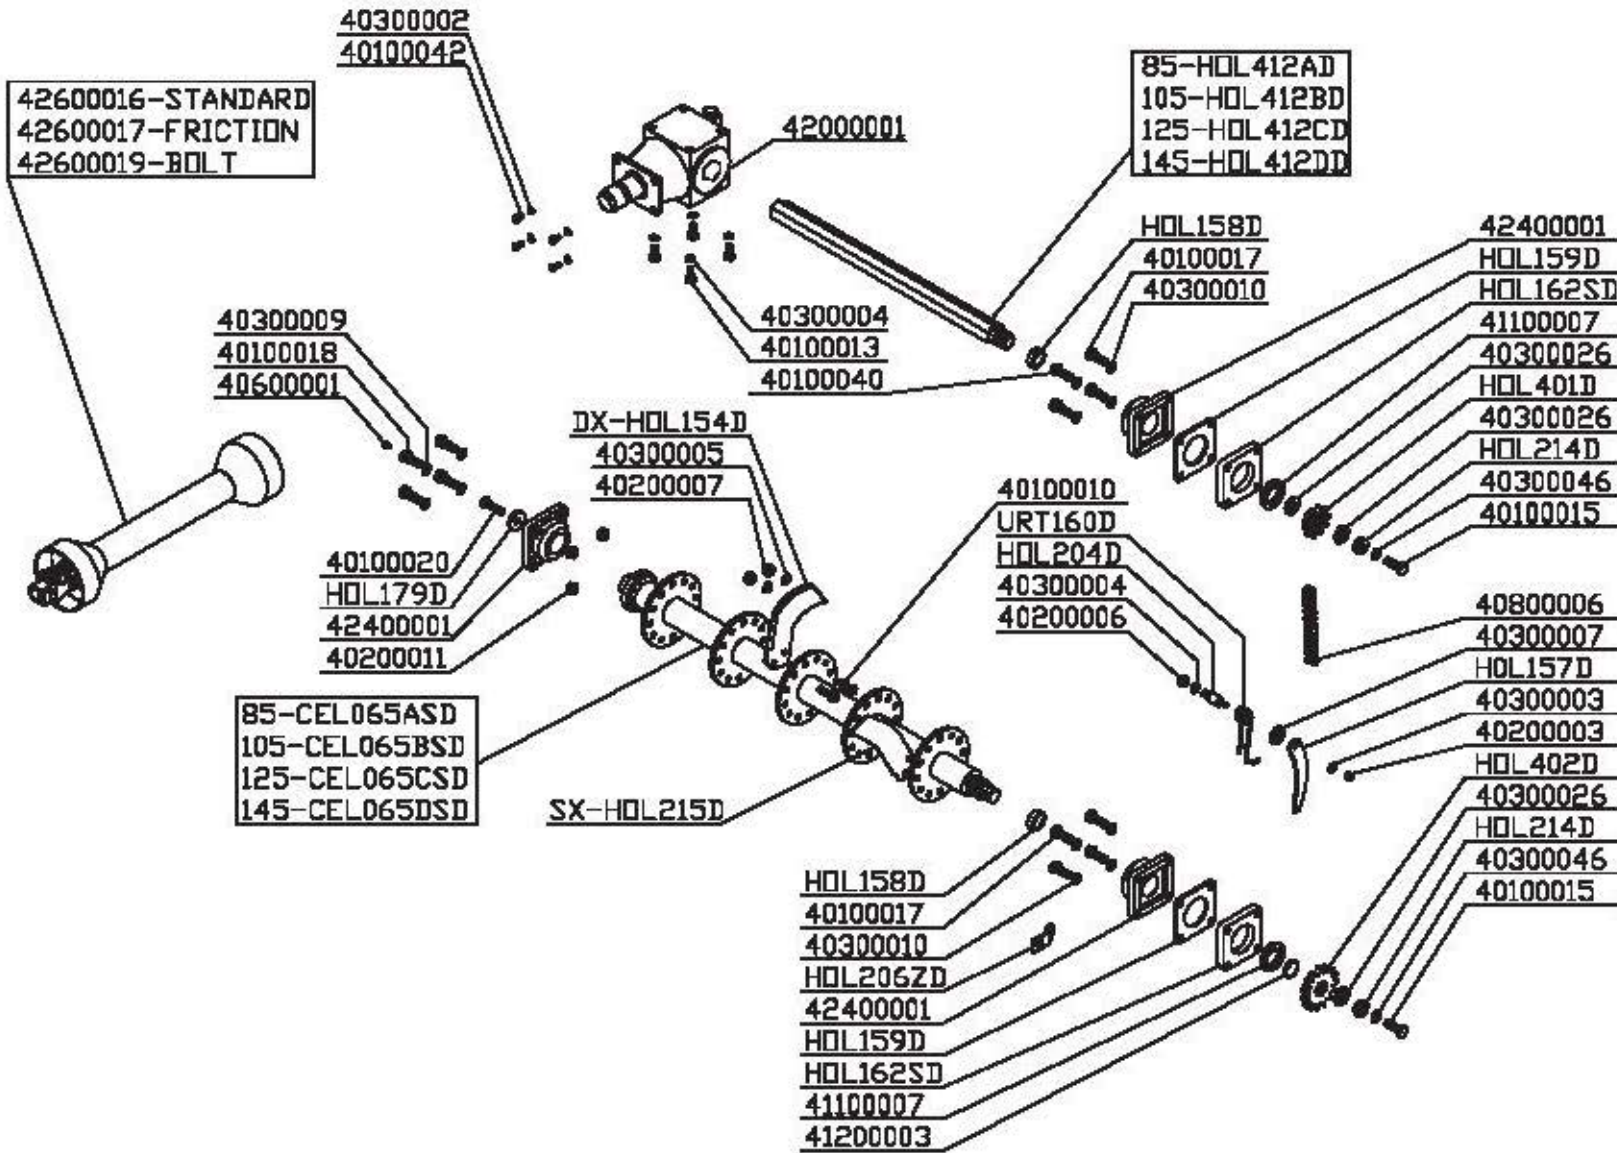

THUNDER

85 - 105 - 125 - 145

TRASMISSIONE - DRIVE TRAIN COMPONENTS - TRANSMISSION

Zappatrace & Reverse
Rotary Tiller & Reverse
Fraise & Reverse

HOLIDAY RS

85 - 105 - 125 - 145

Zappatrice Spostabile
Side Shift Rotary Tiller
Fraise Déportable

TRASMISSIONE - DRIVE TRAIN COMPONENTS - TRANSMISSION

OMEGA

11 - 12 - 14 - 15 - 17 - 19 - 21

Tagliarba di finitura
Finishing Mower
Tondeuse de finition

TRASMISSIONE - DRIVE TRAIN COMPONENTS - TRANSMISSION

DM 100

Scavapatate
 Potato Digger
 Arracheuse de Pomme de Terre

TRASMISSIONE - DRIVE TRAIN COMPONENTS - TRANSMISSION