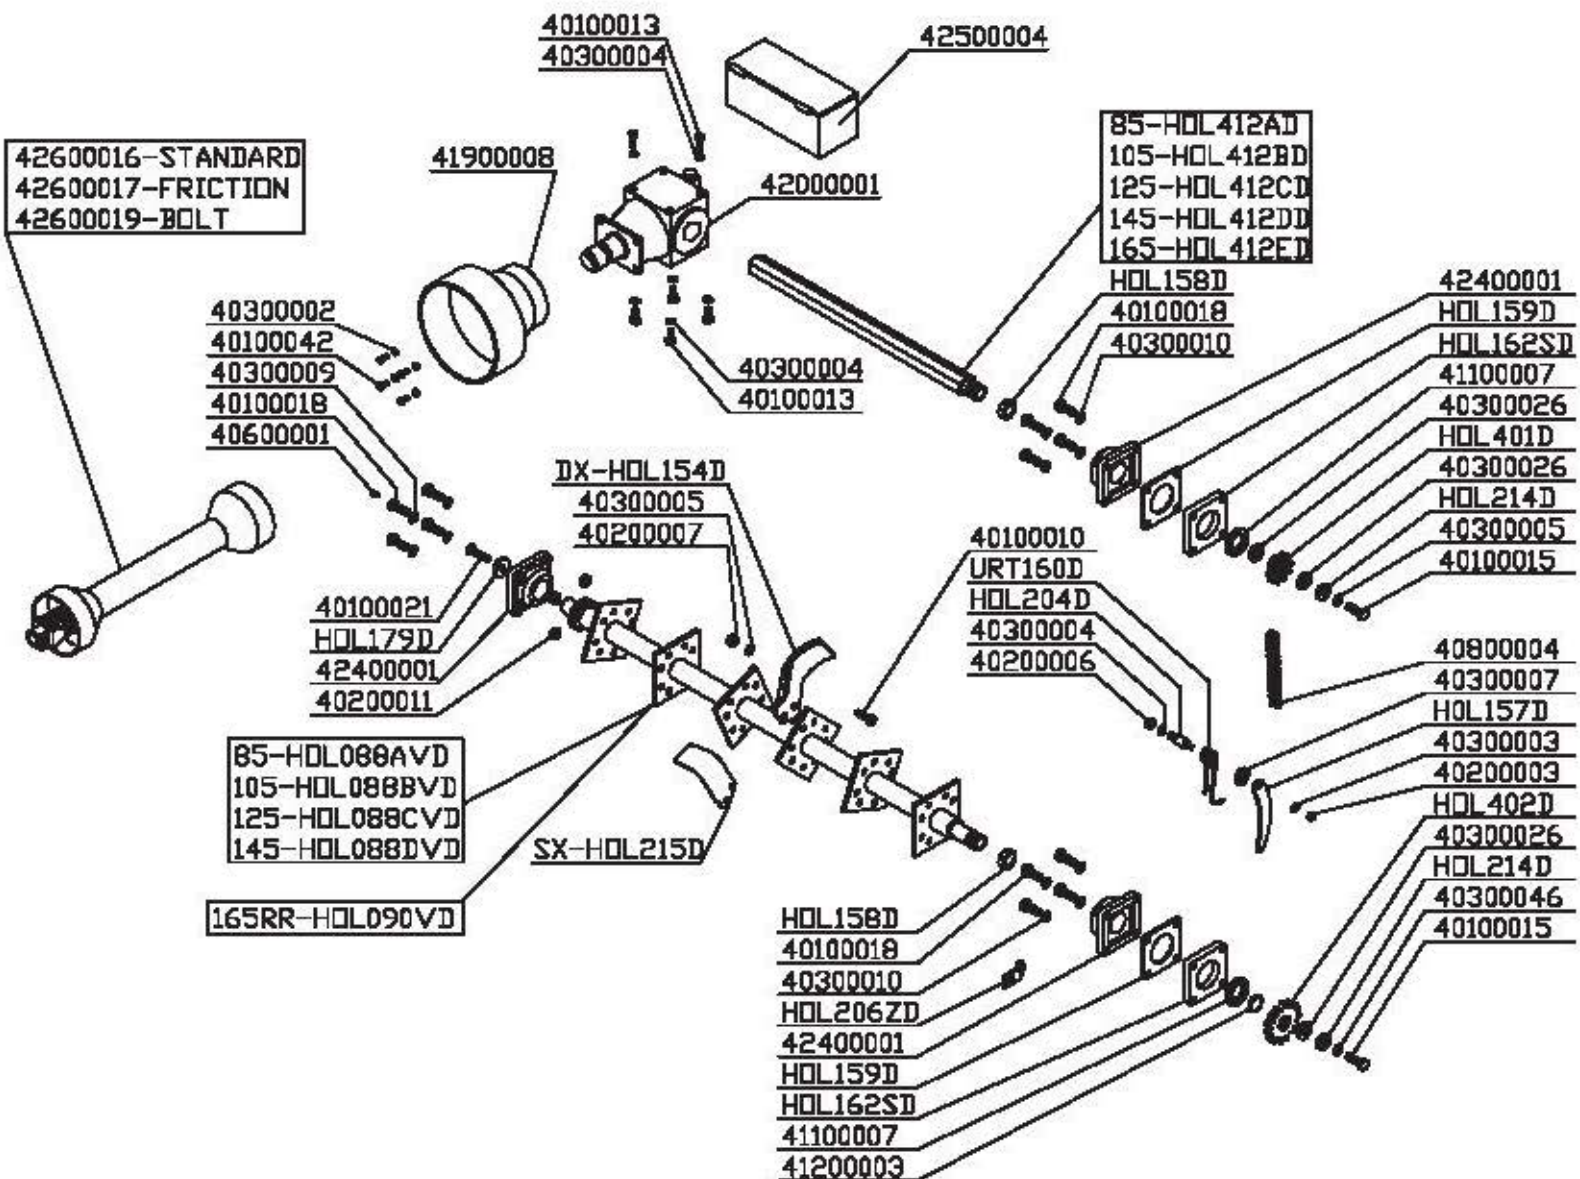

## TRASMISSIONE - DRIVE TRAIN COMPONENTS - TRANSMISSION

# HOLIDAY R

85 - 105 - 125 - 145

Zappatrice Spostabile  
Side Shift Rotary Tiller  
Fraise Déportable

# HOLIDAY RS

85 - 105 - 125 - 145

Zappatrice Spostabile  
Side Shift Rotary Tiller  
Fraise Déportable

TRASMISSIONE - DRIVE TRAIN COMPONENTS - TRANSMISSION

# ROTEX M

90 - 110 - 130 - 150

*Erpice Rotante*  
*Rotary Harrow*  
*Herse Rotative*