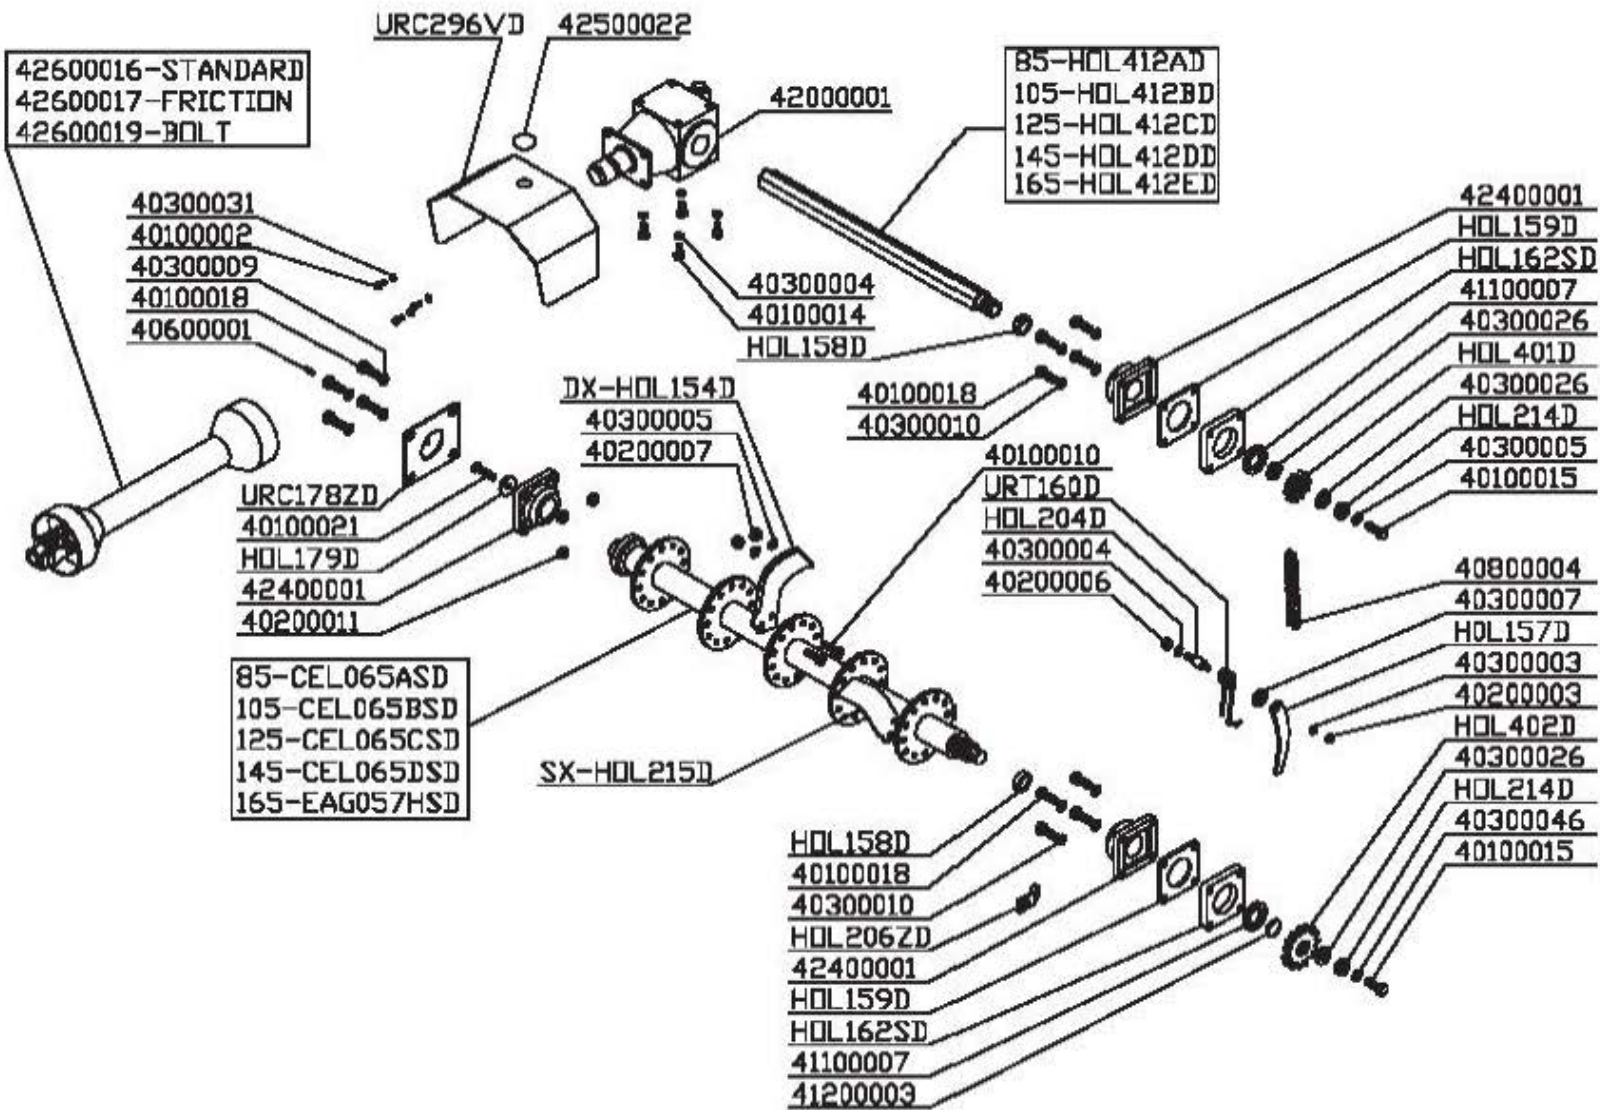

# EAGLE

85 - 105 - 125 - 145 - 165

Zappa rice Fissa  
Fixed Rotary Tiller  
Fraise Five

## TRASMISSIONE - DRIVE TRAIN COMPONENTS - TRANSMISSION

# HOLIDAY R

85 - 105 - 125 - 145

Zappatrice Spostabile  
Side Shift Rotary Tiller  
Fraise Déportable

# ROTEX M

90 - 110 - 130 - 150

*Erpice Rotante*  
*Rotary Harrow*  
*Herse Rotative*