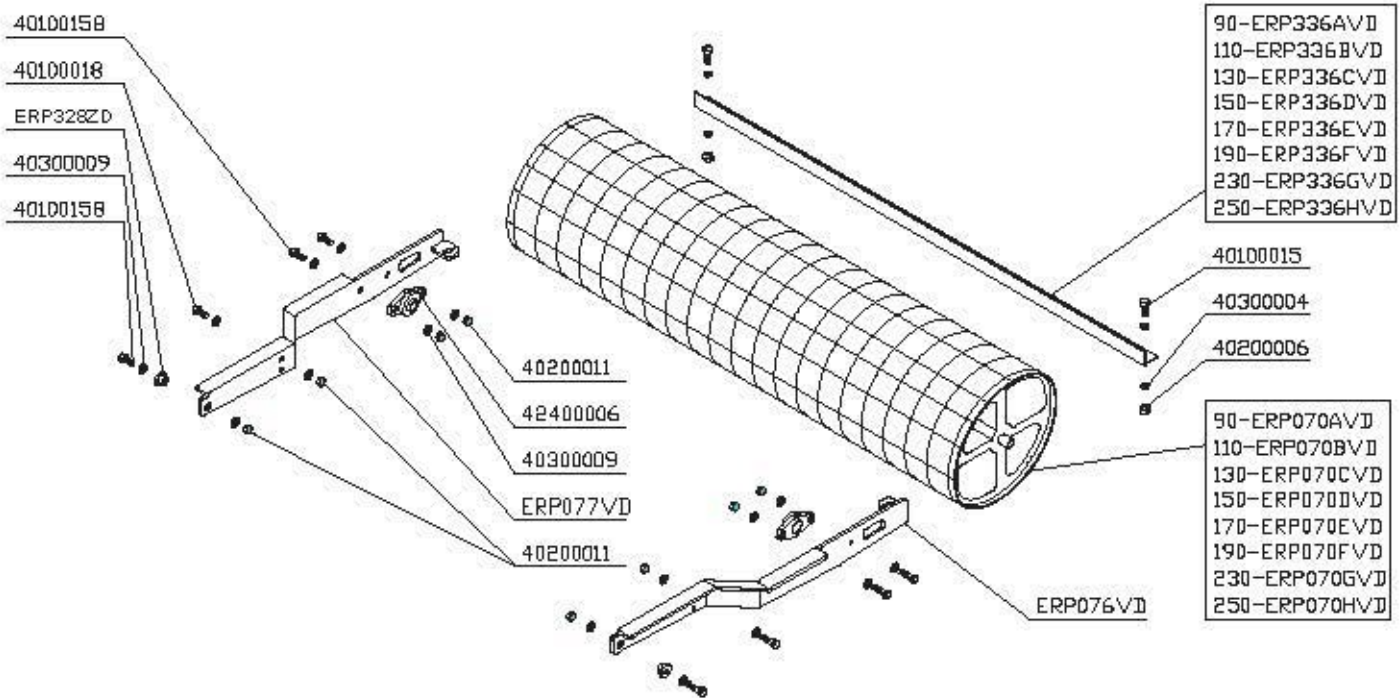

RULLO GRIGLIA - WIRE ROLLER - ROULEAU GRILLE