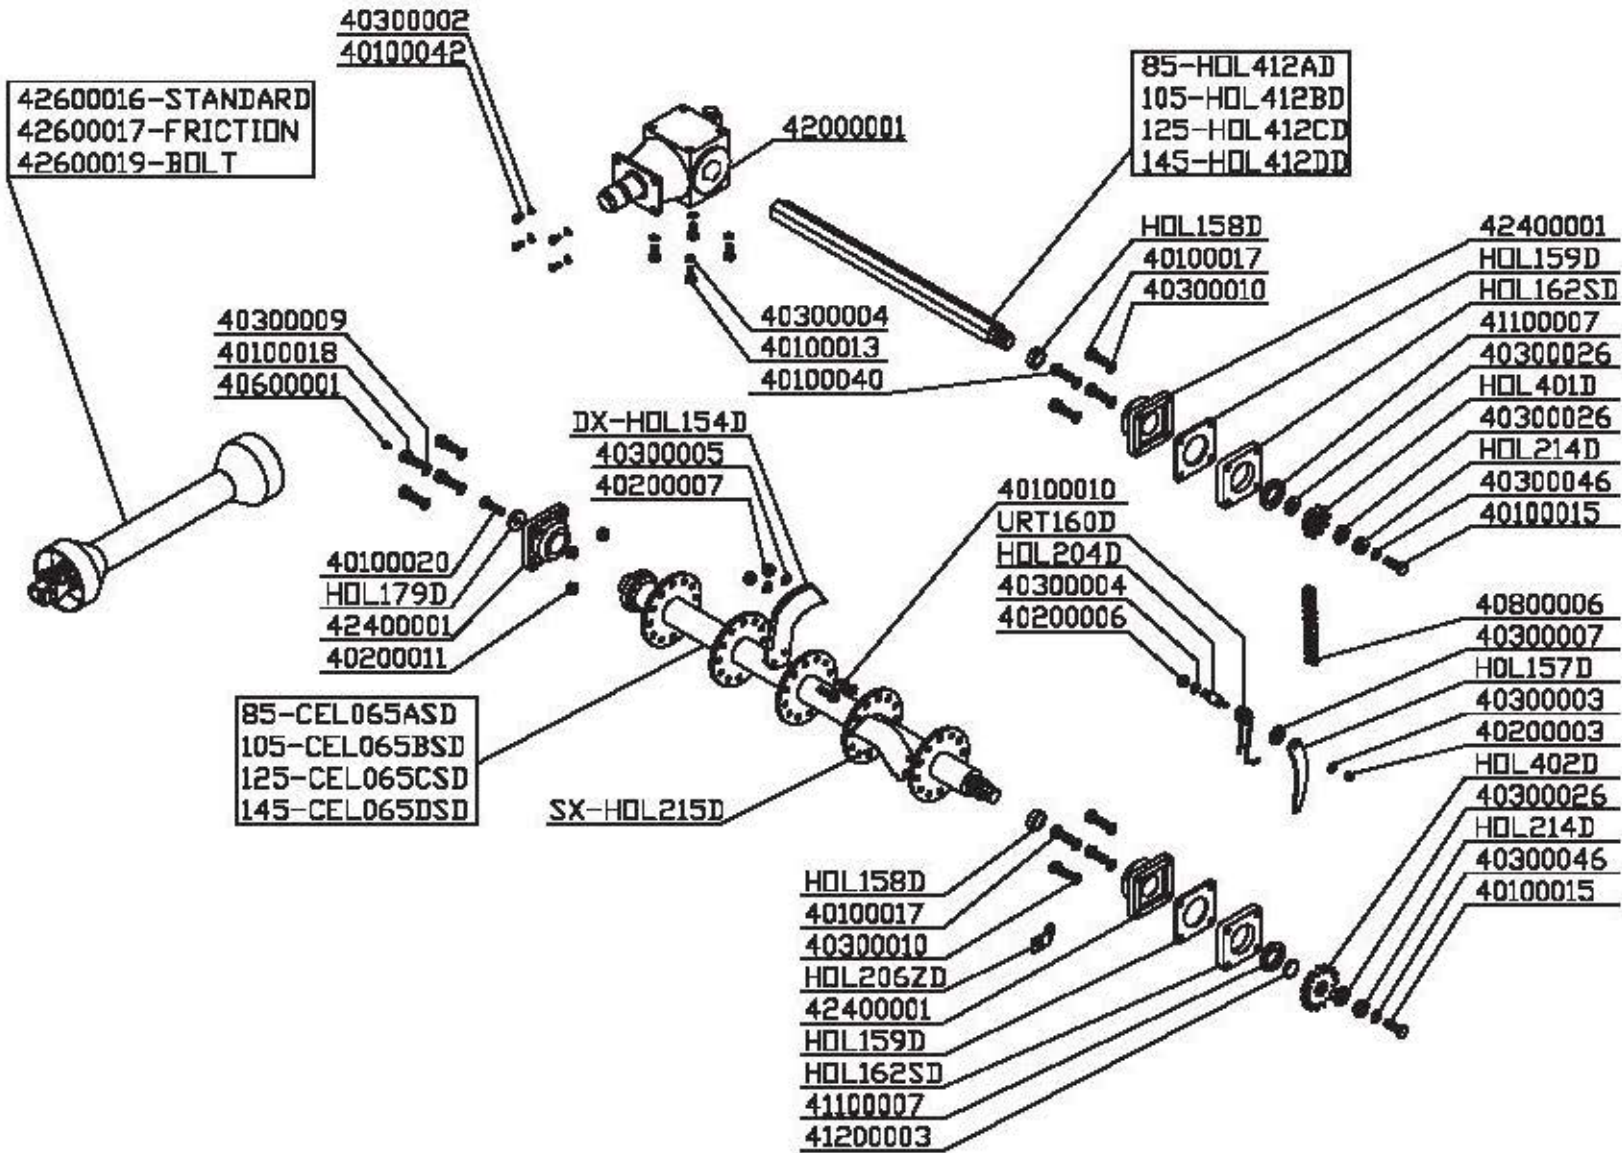

# HOLIDAY R

85 - 105 - 125 - 145

Zappatrice Spostabile  
Side Shift Rotary Tiller  
Fraise Déportable

## TRASMISSIONE - DRIVE TRAIN COMPONENTS - TRANSMISSION

# HOLIDAY RS

85 - 105 - 125 - 145

Zappatrice Spostabile  
Side Shift Rotary Tiller  
Fraise Déportable

TRASMISSIONE - DRIVE TRAIN COMPONENTS - TRANSMISSION

# ROTEX M

90 - 110 - 130 - 150

*Erpice Rotante*  
*Rotary Harrow*  
*Herse Rotative*