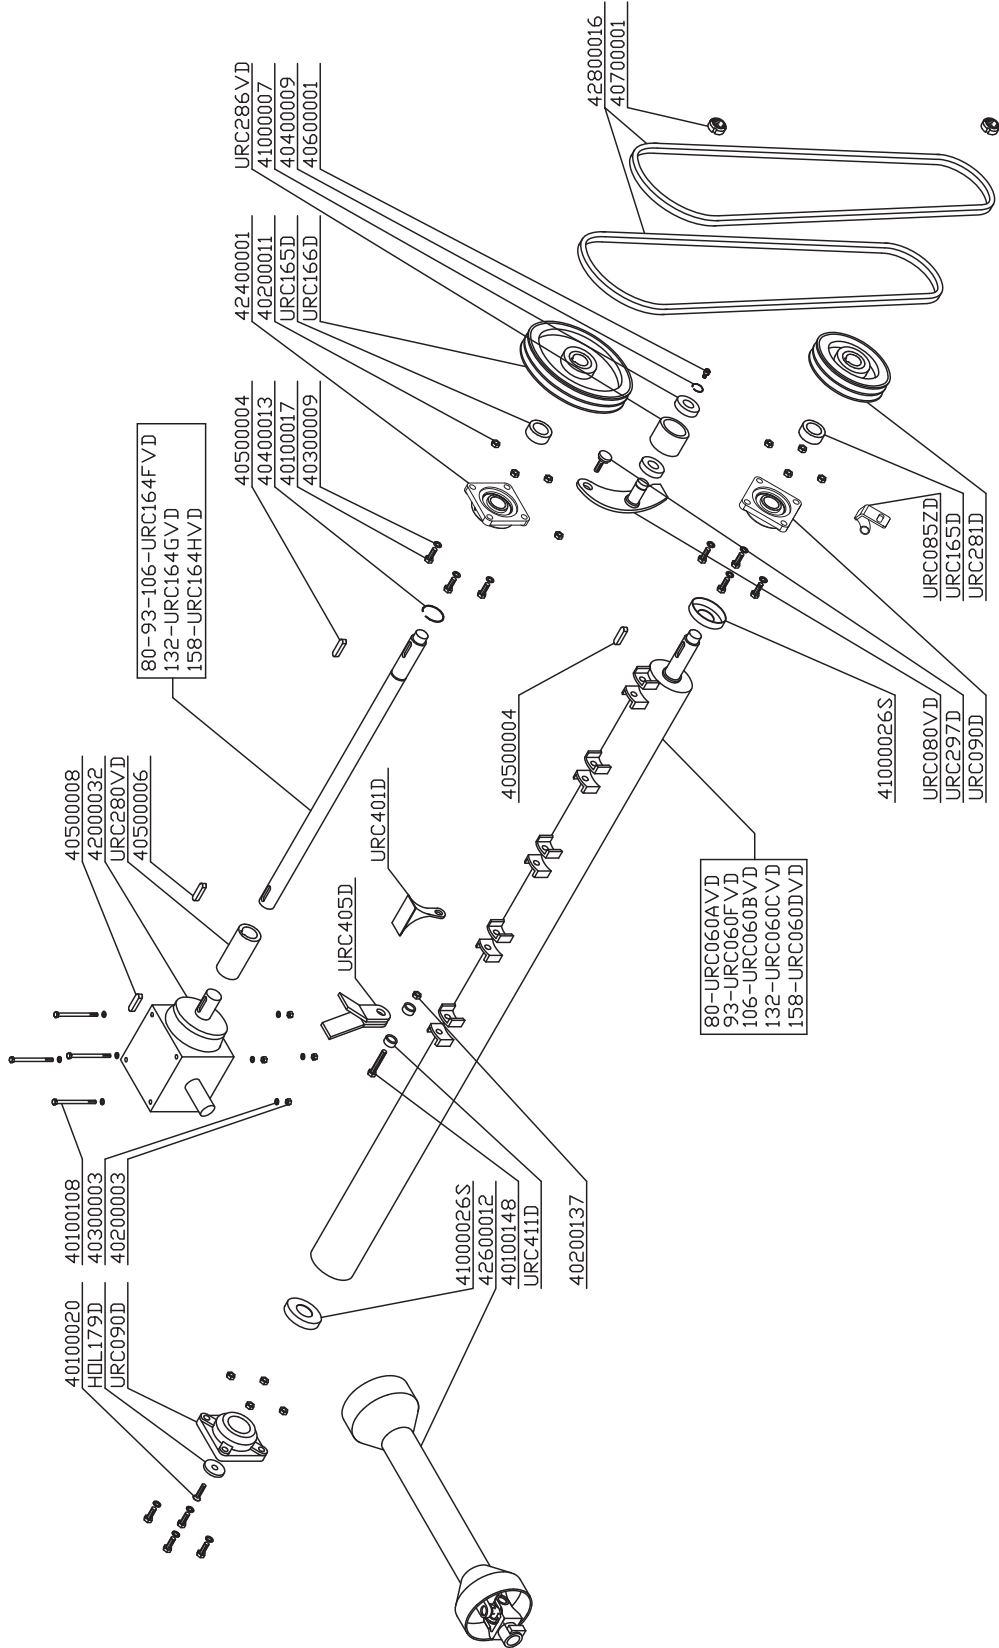

FUNNY

80 - 93 - 106 - 132 - 158

Trinciatrice Spostabile
Side - Shift Flail Mower
Broyeur portable

TRASMISSIONE - DRIVE TRAIN COMPONENTS - TRANSMISSION

FUNNY TOP

80 - 93 - 106 - 132 - 158

Trinciatrice Spostabile
Side Shift Flail Mower
Broyeur déportable

TRASMISSIONE - DRIVE TRAIN COMPONENTS - TRANSMISSION

FUNNY SUPER

106 - 132

Trinciatrice Spostabile
Side Shift Flail Mower
Broyeur déportable

TRASMISSIONE - DRIVE TRAIN COMPONENTS - TRANSMISSION