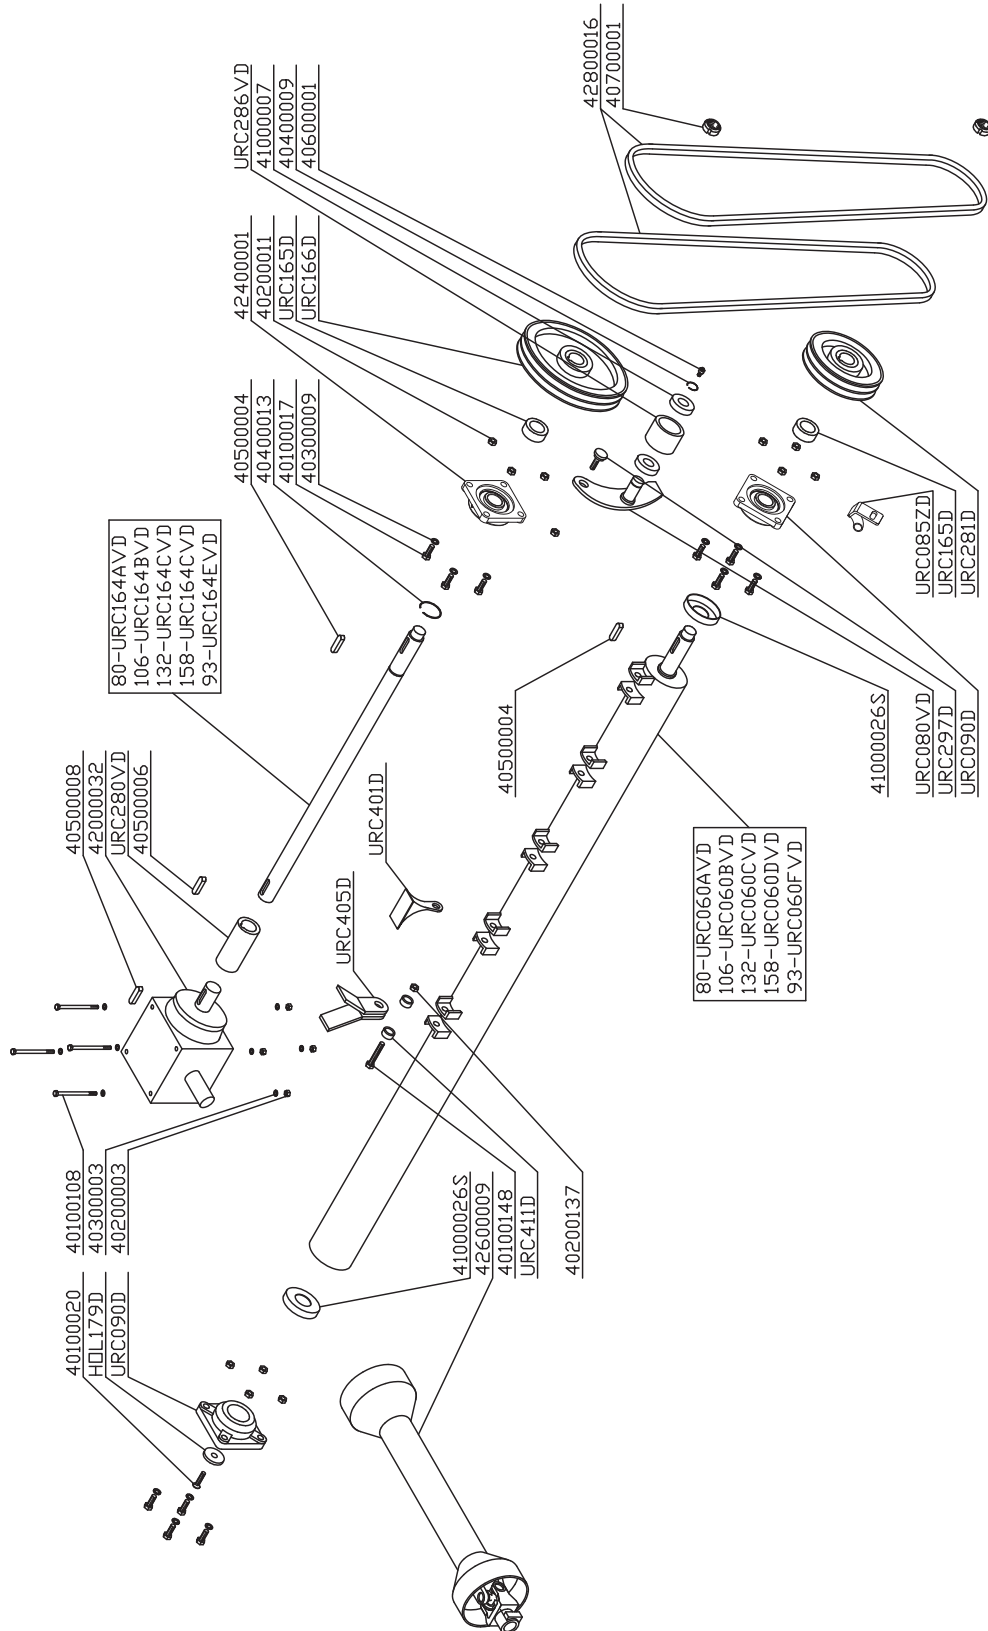

FUNNY

80 - 93 - 106 - 132 - 158

Trinciatrice Spostabile
Side - Shift Flail Mower
Broyeur portable

TRASMISSIONE - DRIVE TRAIN COMPONENTS - TRANSMISSION

FUNNY TOP

80 - 93 - 106 - 132 - 158

Trinciatrice Spostabile
Side Shift Flail Mower
Broyeur déportable

TRASMISSIONE - DRIVE TRAIN COMPONENTS - TRANSMISSION

FUNNY SUPER

106 - 132

Trinciatrice Spostabile
Side Shift Flail Mower
Broyeur déportable

TRASMISSIONE - DRIVE TRAIN COMPONENTS - TRANSMISSION