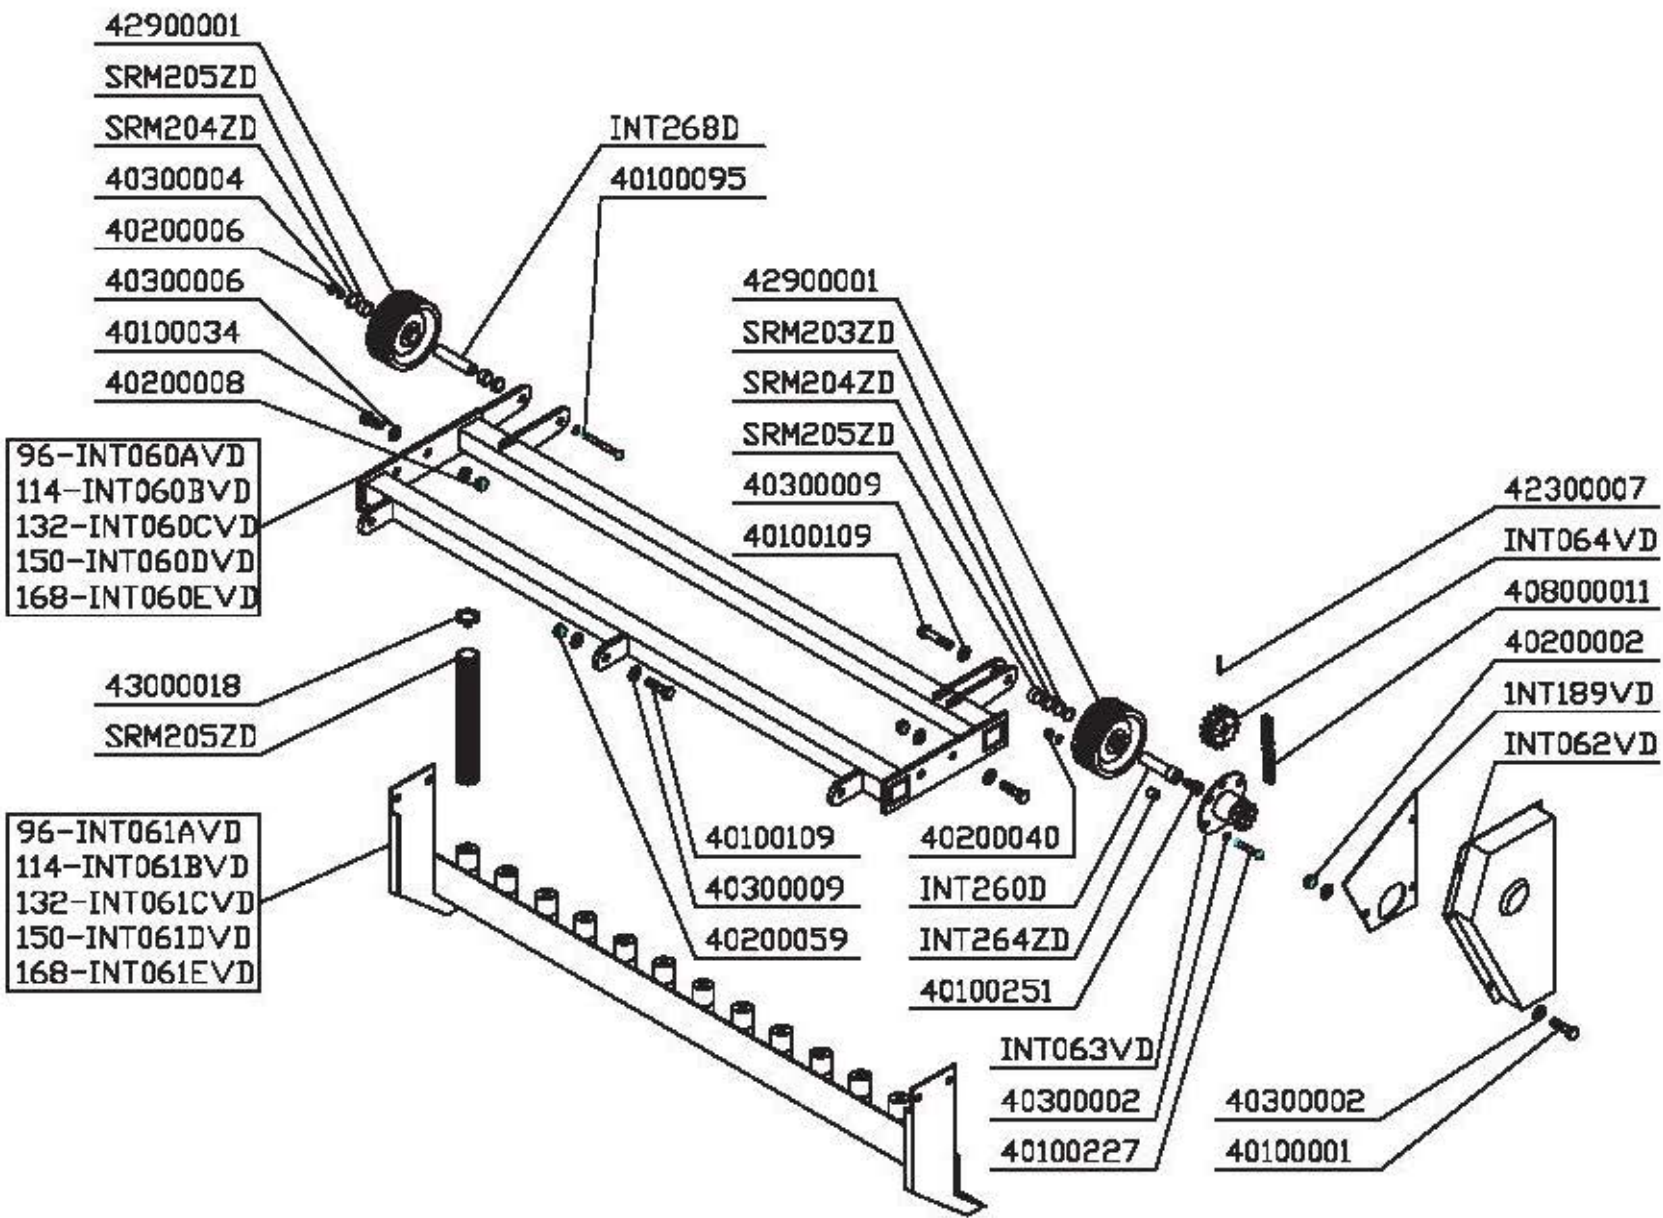

YELLOWSTONE

96 - 114 - 132 - 150 - 168

SUPPORTO SEMINATRICE - SEEDER SUPPORT - SUPPORT SEMOIR

PUGIO

160 - 200 - 3P

Biotrituratore
Shredder
Broyeur a Vegetaux

TELAIO - FRAME - CHASSIS