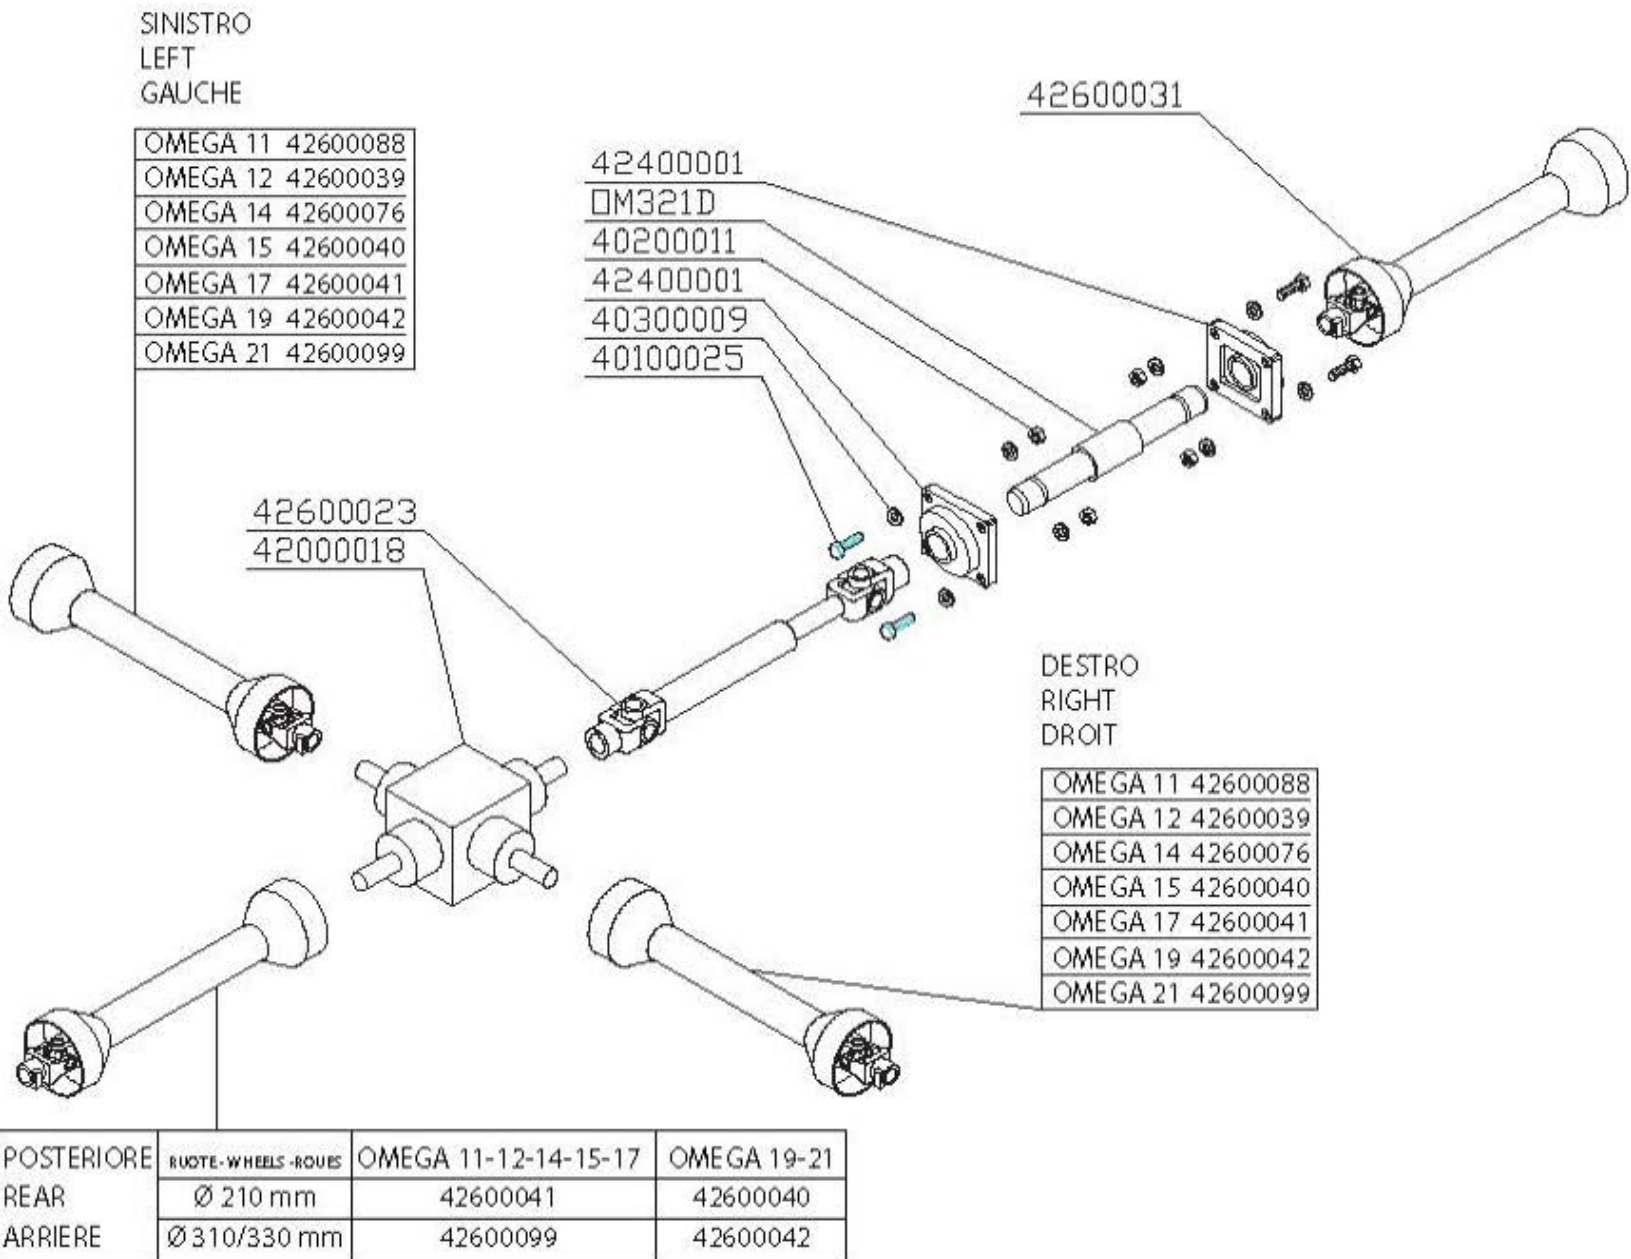

ROTEX L

88 - 104 - 120 - 136

RULLO GABBIA - CAGE ROLLER - ROULEAU CAGE

Erpice Rotante
Rotary Harrow
Herse Rotative

ROTEX M

90 - 110 - 130 - 150

Erpice Rotante
Rotary Harrow
Herse Rotative

RULLO GRIGLIA - WIRE ROLLER - ROULEAU GRILLE

RULLO GABBIA - CAGE ROLLER - ROULEAU CAGE

ROTEX M

90 - 110 - 130 - 150

Erpice Rotante
Rotary Harrow
Herse Rotative

SUPPORTO SEMINATRICE - SEEDER HOLDER - SUPPORT SEMOIR

OMEGA

11 - 12 - 14 - 15 - 17 - 19 - 21

Tagliarba di finitura
Finishing Mower
Tondeuse de finition

TRASMISSIONE - DRIVE TRAIN COMPONENTS - TRANSMISSION

TELAIO TRAMOGGIA - HOPPER FRAME - CHASSIS TREMIE

SCORPION

Biotrituratore
Shredder
Broyeur à Vegetaux