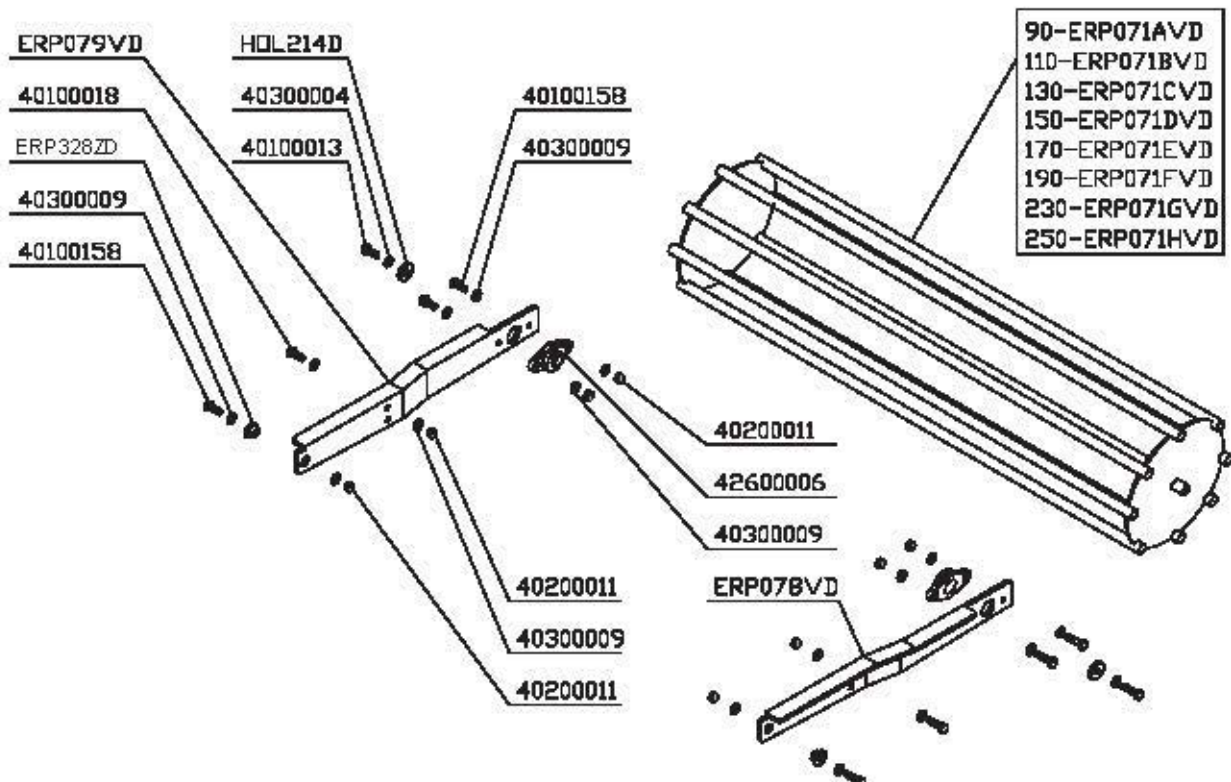

ROTEX L

88 - 104 - 120 - 136

RULLO GABBIA - CAGE ROLLER - ROULEAU CAGE

Erpice Rotante
Rotary Harrow
Herse Rotative

ROTEX M

90 - 110 - 130 - 150

Erpice Rotante
Rotary Harrow
Herse Rotative

RULLO GRIGLIA - WIRE ROLLER - ROULEAU GRILLE

RULLO GABBIA - CAGE ROLLER - ROULEAU CAGE

ROTEX M

90 - 110 - 130 - 150

Erpice Rotante
Rotary Harrow
Herse Rotative

SUPPORTO SEMINATRICE - SEEDER HOLDER - SUPPORT SEMOIR

OMEGA

11 - 12 - 14 - 15 - 17 - 19 - 21