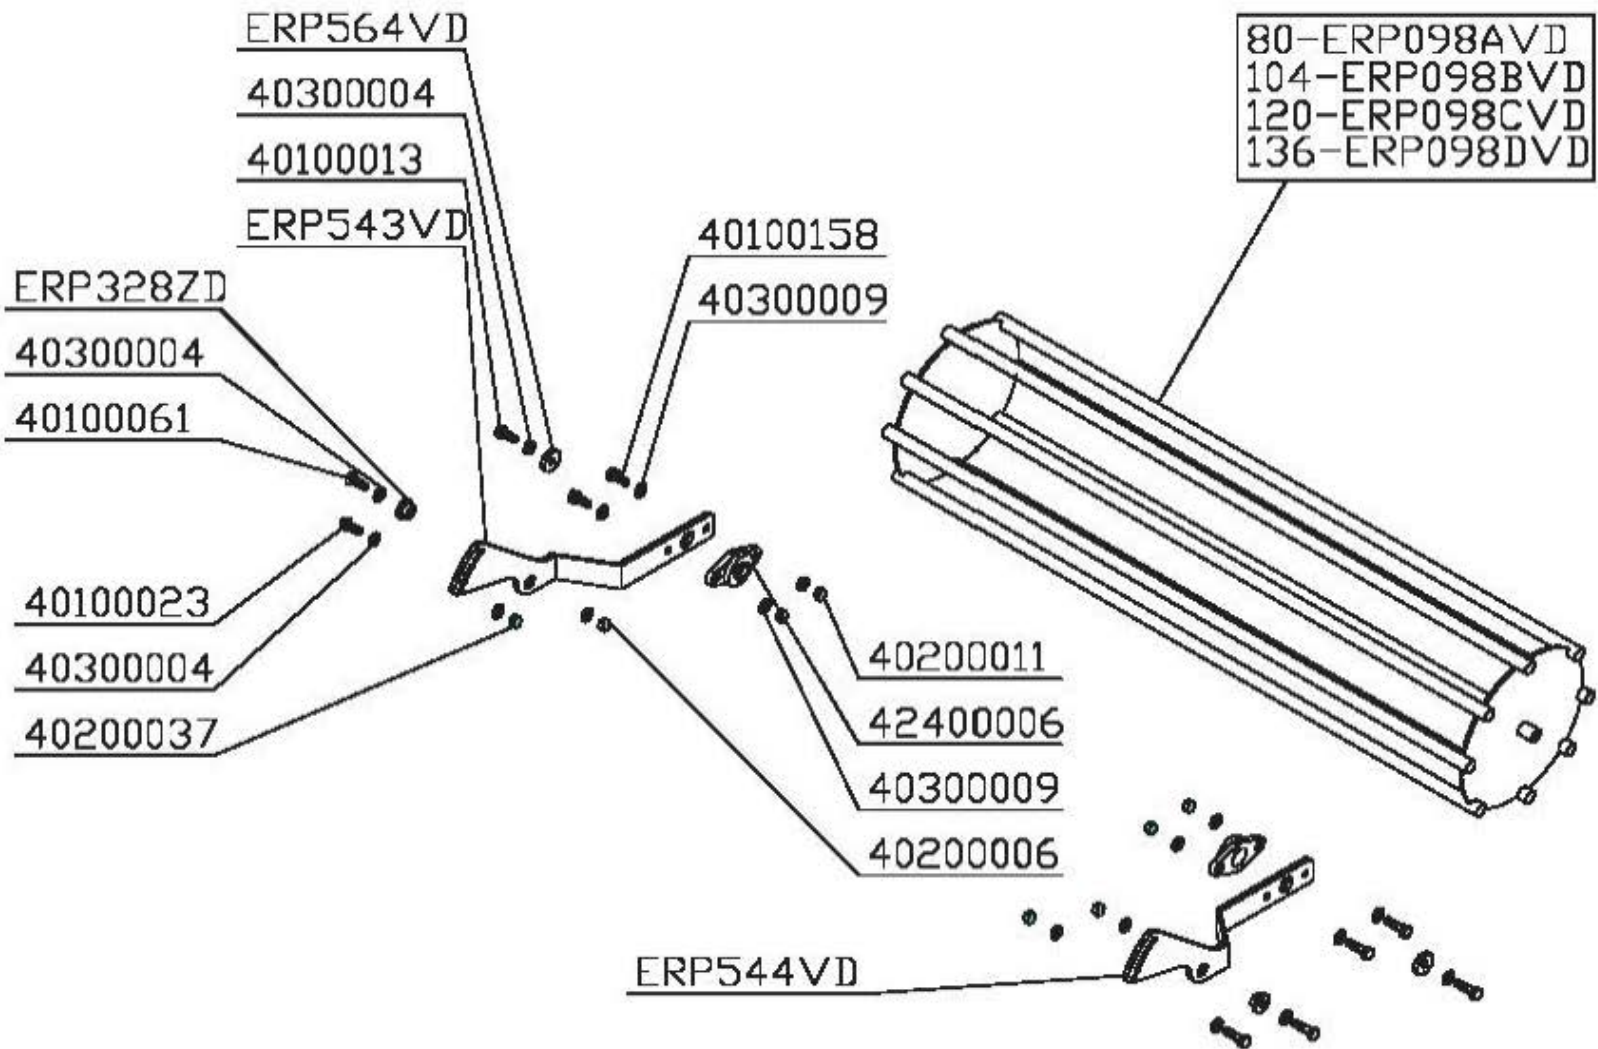

ROTEX L

88 - 104 - 120 - 136

RULLO GABBIA - CAGE ROLLER - ROULEAU CAGE

Erpice Rotante
Rotary Harrow
Herse Rotative

ROTEX M

90 - 110 - 130 - 150

Erpice Rotante
Rotary Harrow
Herse Rotative

RULLO GRIGLIA - WIRE ROLLER - ROULEAU GRILLE

RULLO GABBIA - CAGE ROLLER - ROULEAU CAGE

ROTEX M

90 - 110 - 130 - 150

Erpice Rotante
Rotary Harrow
Herse Rotative

SUPPORTO SEMINATRICE - SEEDER HOLDER - SUPPORT SEMOIR

OMEGA

11 - 12 - 14 - 15 - 17 - 19 - 21