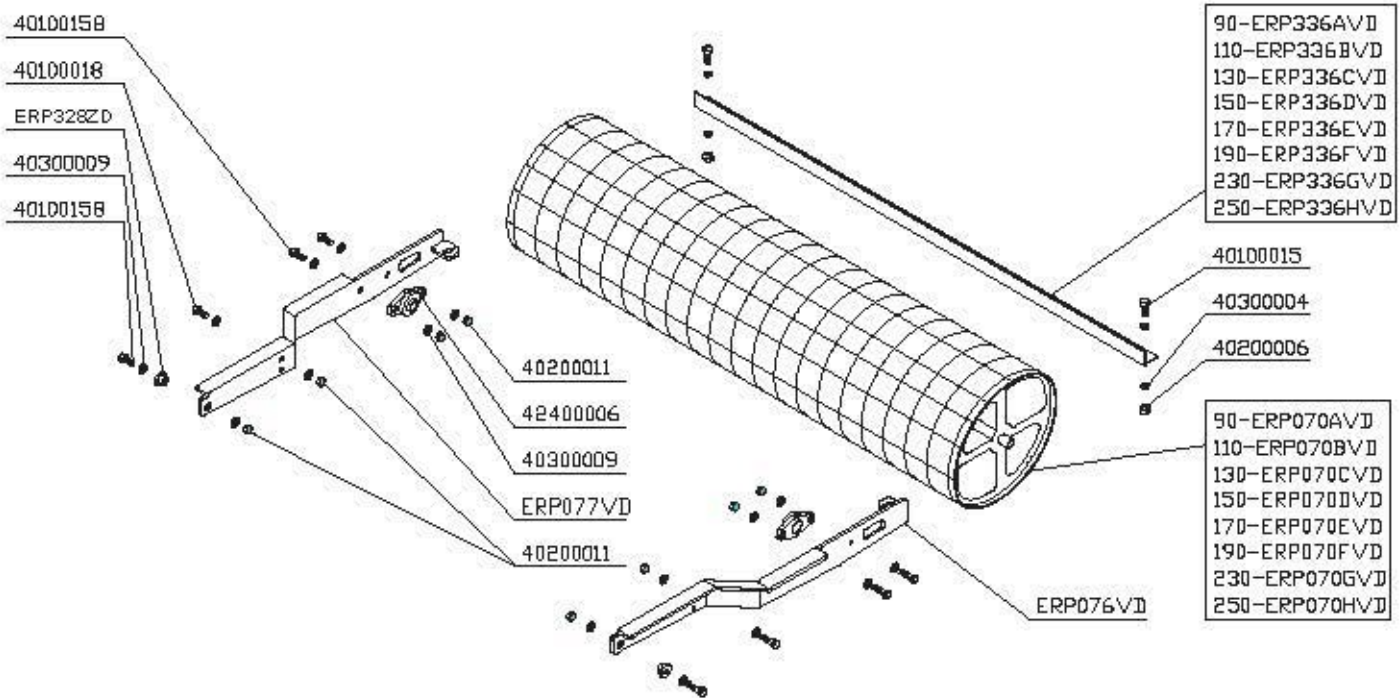

ROTEX L

88 - 104 - 120 - 136

RULLO GABBIA - CAGE ROLLER - ROULEAU CAGE

Erpice Rotante
Rotary Harrow
Herse Rotative

ROTEX M

90 - 110 - 130 - 150

Erpice Rotante
Rotary Harrow
Herse Rotative

RULLO GRIGLIA - WIRE ROLLER - ROULEAU GRILLE

RULLO GABBIA - CAGE ROLLER - ROULEAU CAGE

ROTEX M

90 - 110 - 130 - 150

Erpice Rotante
Rotary Harrow
Herse Rotative

SUPPORTO SEMINATRICE - SEEDER HOLDER - SUPPORT SEMOIR

OMEGA

11 - 12 - 14 - 15 - 17 - 19 - 21