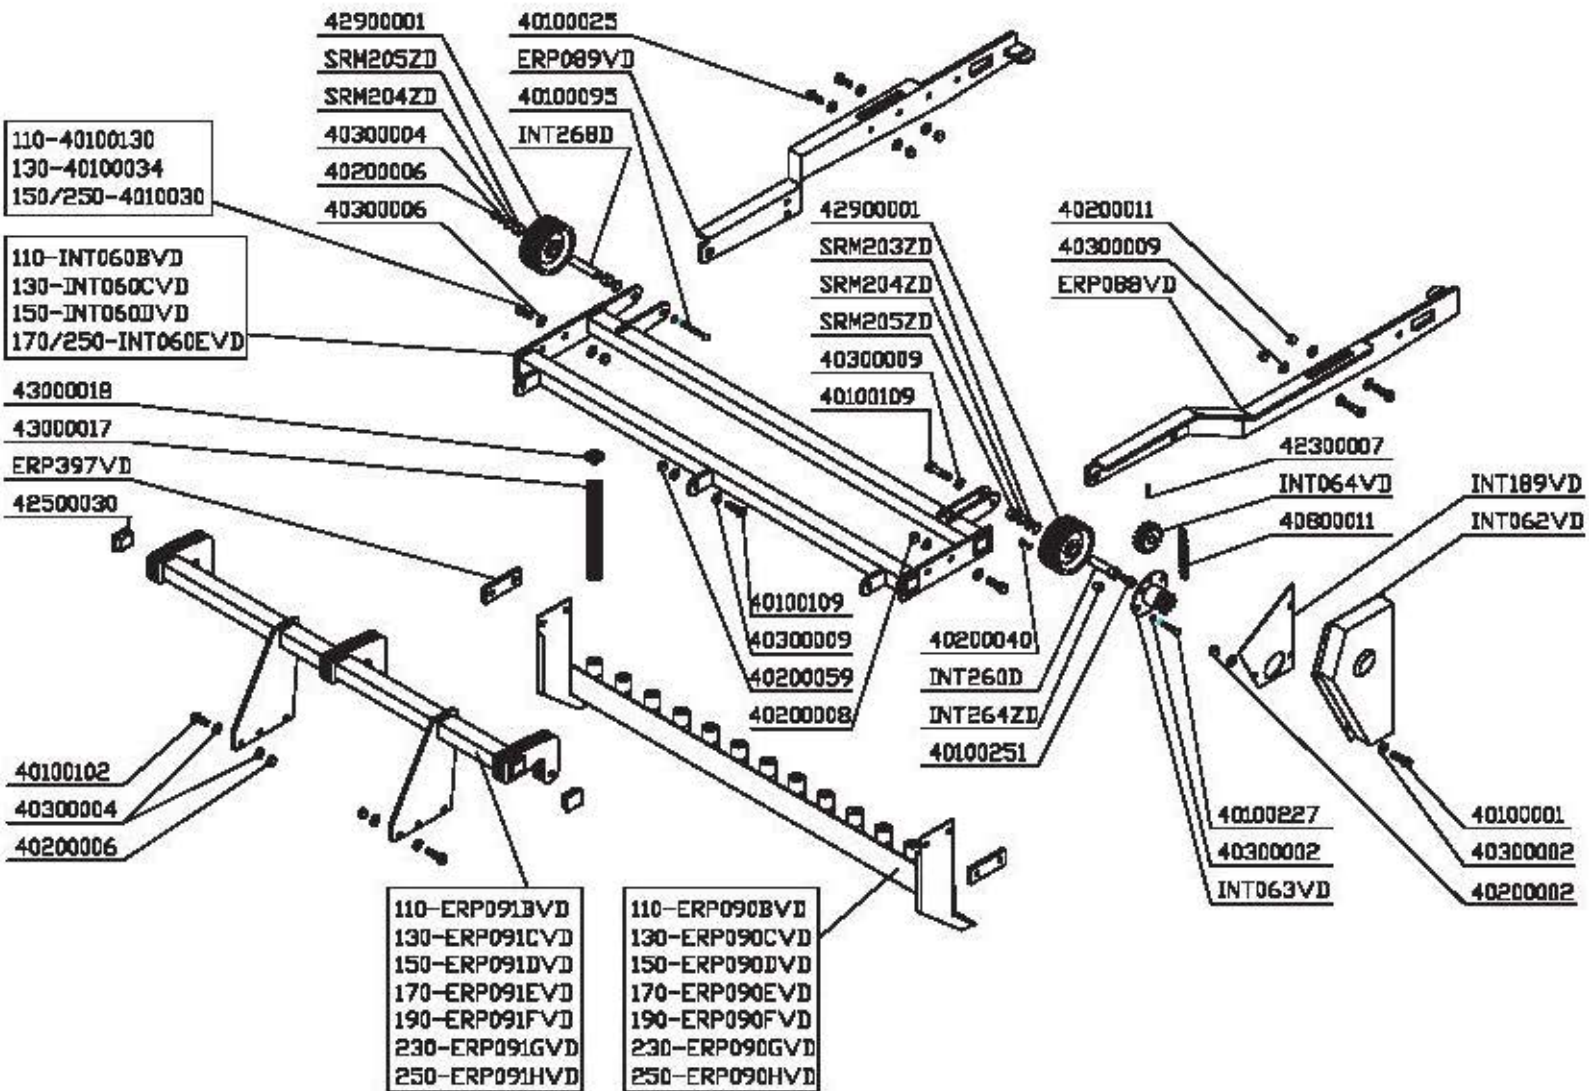

ROTEX L

88 - 104 - 120 - 136

RULLO GABBIA - CAGE ROLLER - ROULEAU CAGE

Erpice Rotante
Rotary Harrow
Herse Rotative

ROTEX M

90 - 110 - 130 - 150

Erpice Rotante
Rotary Harrow
Herse Rotative

RULLO GRIGLIA - WIRE ROLLER - ROULEAU GRILLE

RULLO GABBIA - CAGE ROLLER - ROULEAU CAGE

ROTEX M

90 - 110 - 130 - 150

Erpice Rotante
Rotary Harrow
Herse Rotative

SUPPORTO SEMINATRICE - SEEDER HOLDER - SUPPORT SEMOIR

OMEGA

11 - 12 - 14 - 15 - 17 - 19 - 21

Tagliarba di finitura
Finishing Mower
Tondeuse de finition

TRASMISSIONE - DRIVE TRAIN COMPONENTS - TRANSMISSION

TELAIO TRAMOGGIA - HOPPER FRAME - CHASSIS TREMIE

SCORPION

Biotrituratore
Shredder
Broyeur à Vegetaux