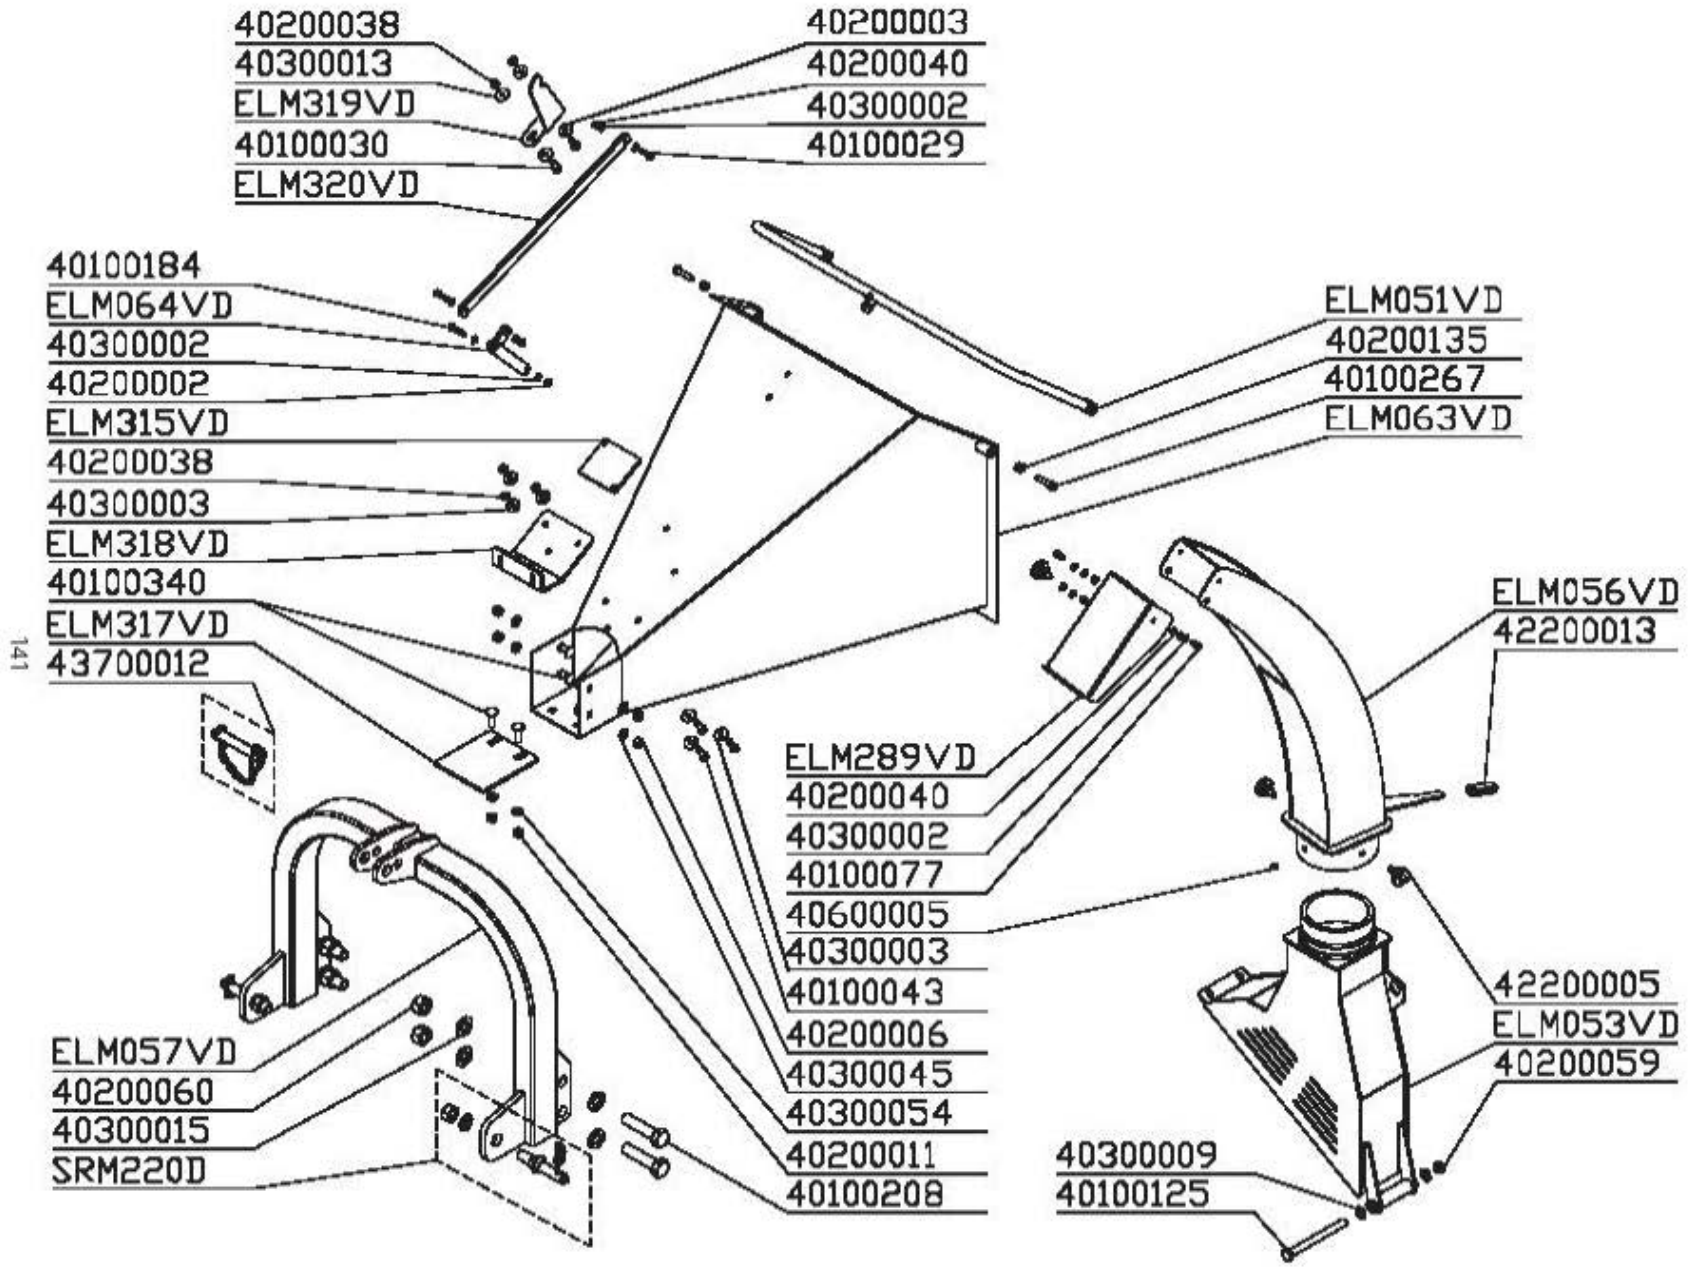

TELAIO TRAMOGGIA - HOPPER FRAME - CHASSIS TREMIE

SCORPION

Biotrituratore
Shredder
Broyeur à Vegetaux