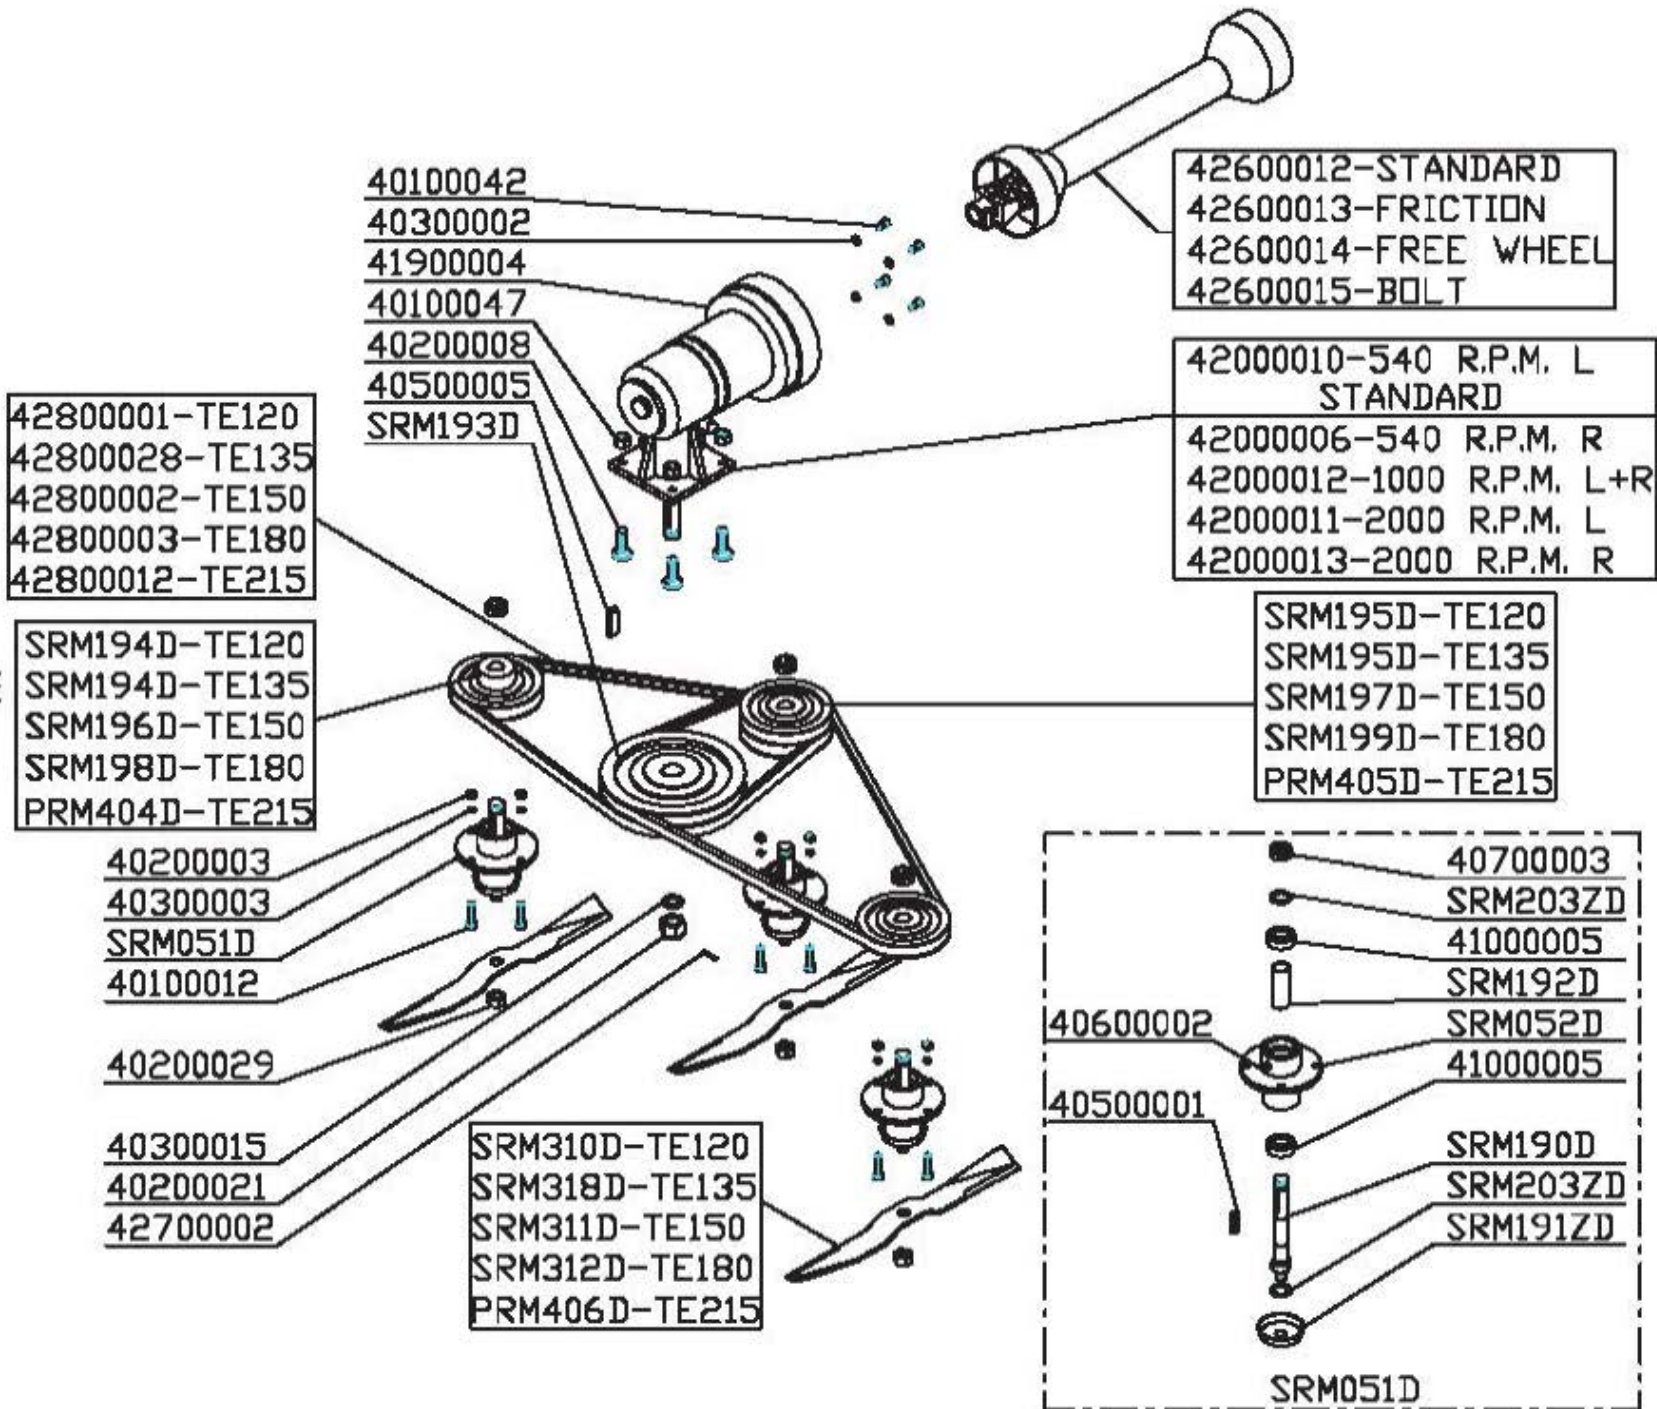

SRM - FM

120 - 150 - 180 - 215

TRASMISSIONE - DRIVE TRAIN COMPONENTS - TRANSMISSION

Tagliarba di finitura
Finishing Mower
Tondeuse de finition

100

PRM - FMRD

120 - 150 - 180 - 215

TRASMISSIONE - DRIVE TRAIN COMPONENTS - TRANSMISSION

Tagliarba di finitura
Finishing Mower
Tondeuse de finition

106

XRM - XFM

235

Tagliarba di finitura
Finishing Mower
Tondeuse de finition

TRASMISSIONE - DRIVE TRAIN COMPONENTS - TRANSMISSION

113

OMEGA

11 - 12 - 14 - 15 - 17 - 19 - 21

Tagliarba di finitura
Finishing Mower
Tondeuse de finition

TRASMISSIONE - DRIVE TRAIN COMPONENTS - TRANSMISSION (PRM 120 - 150 - 180 - 215)