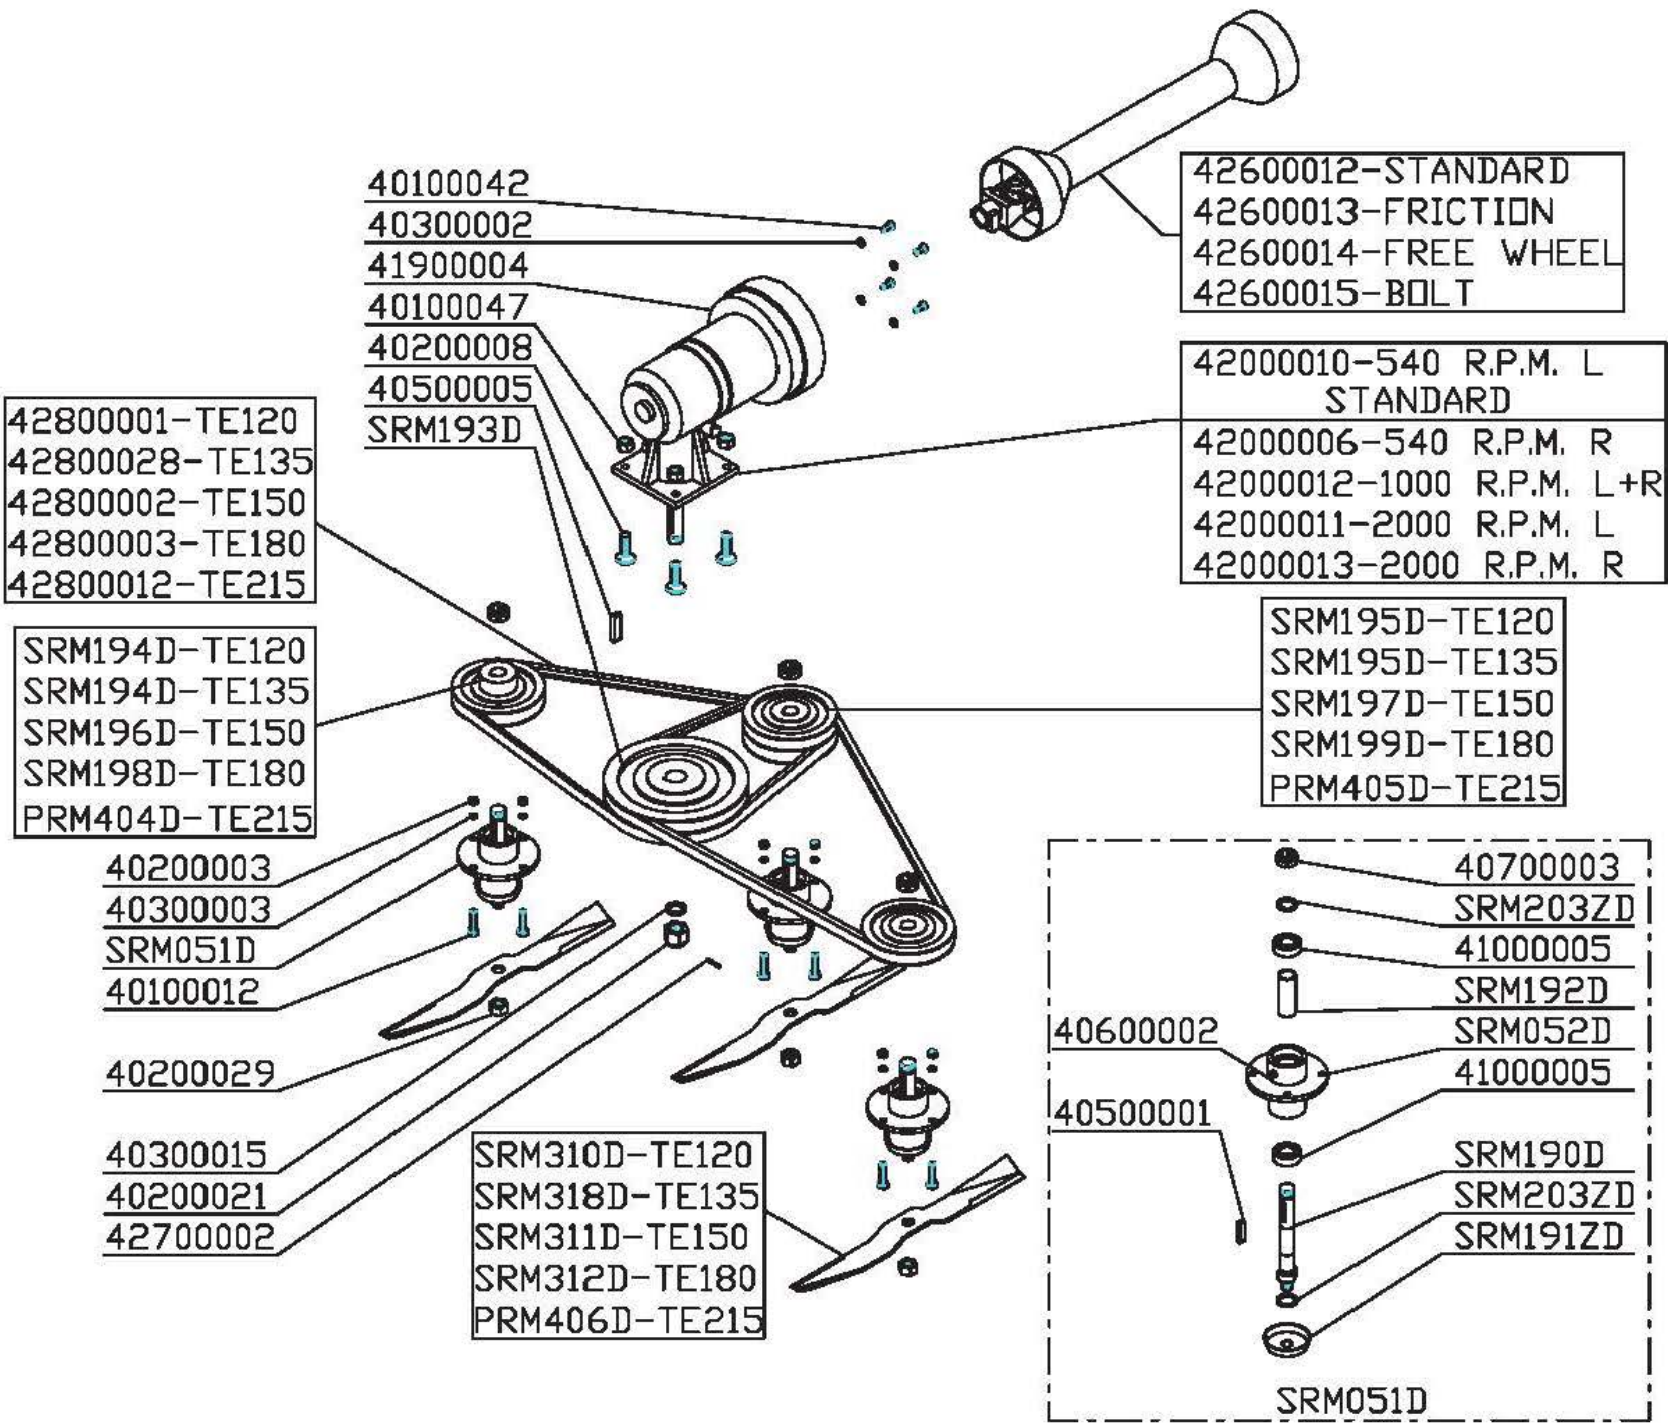

SRM - FM

120 - 150 - 180 - 215

TRASMISSIONE - DRIVE TRAIN COMPONENTS - TRANSMISSION

Tagliarba di finitura
Finishing Mower
Tondeuse de finition

100

PRM - FMRD

120 - 150 - 180 - 215

TRASMISSIONE - DRIVE TRAIN COMPONENTS - TRANSMISSION

Tagliarba di finitura
Finishing Mower
Tondeuse de finition

106

XRM - XFM

235

Tagliarba di finitura
Finishing Mower
Tondeuse de finition

TRASMISSIONE - DRIVE TRAIN COMPONENTS - TRANSMISSION

113

OMEGA

11 - 12 - 14 - 15 - 17 - 19 - 21

Tagliarba di finitura
Finishing Mower
Tondeuse de finition

TRASMISSIONE - DRIVE TRAIN COMPONENTS - TRANSMISSION (PRM 120 - 150 - 180 - 215)