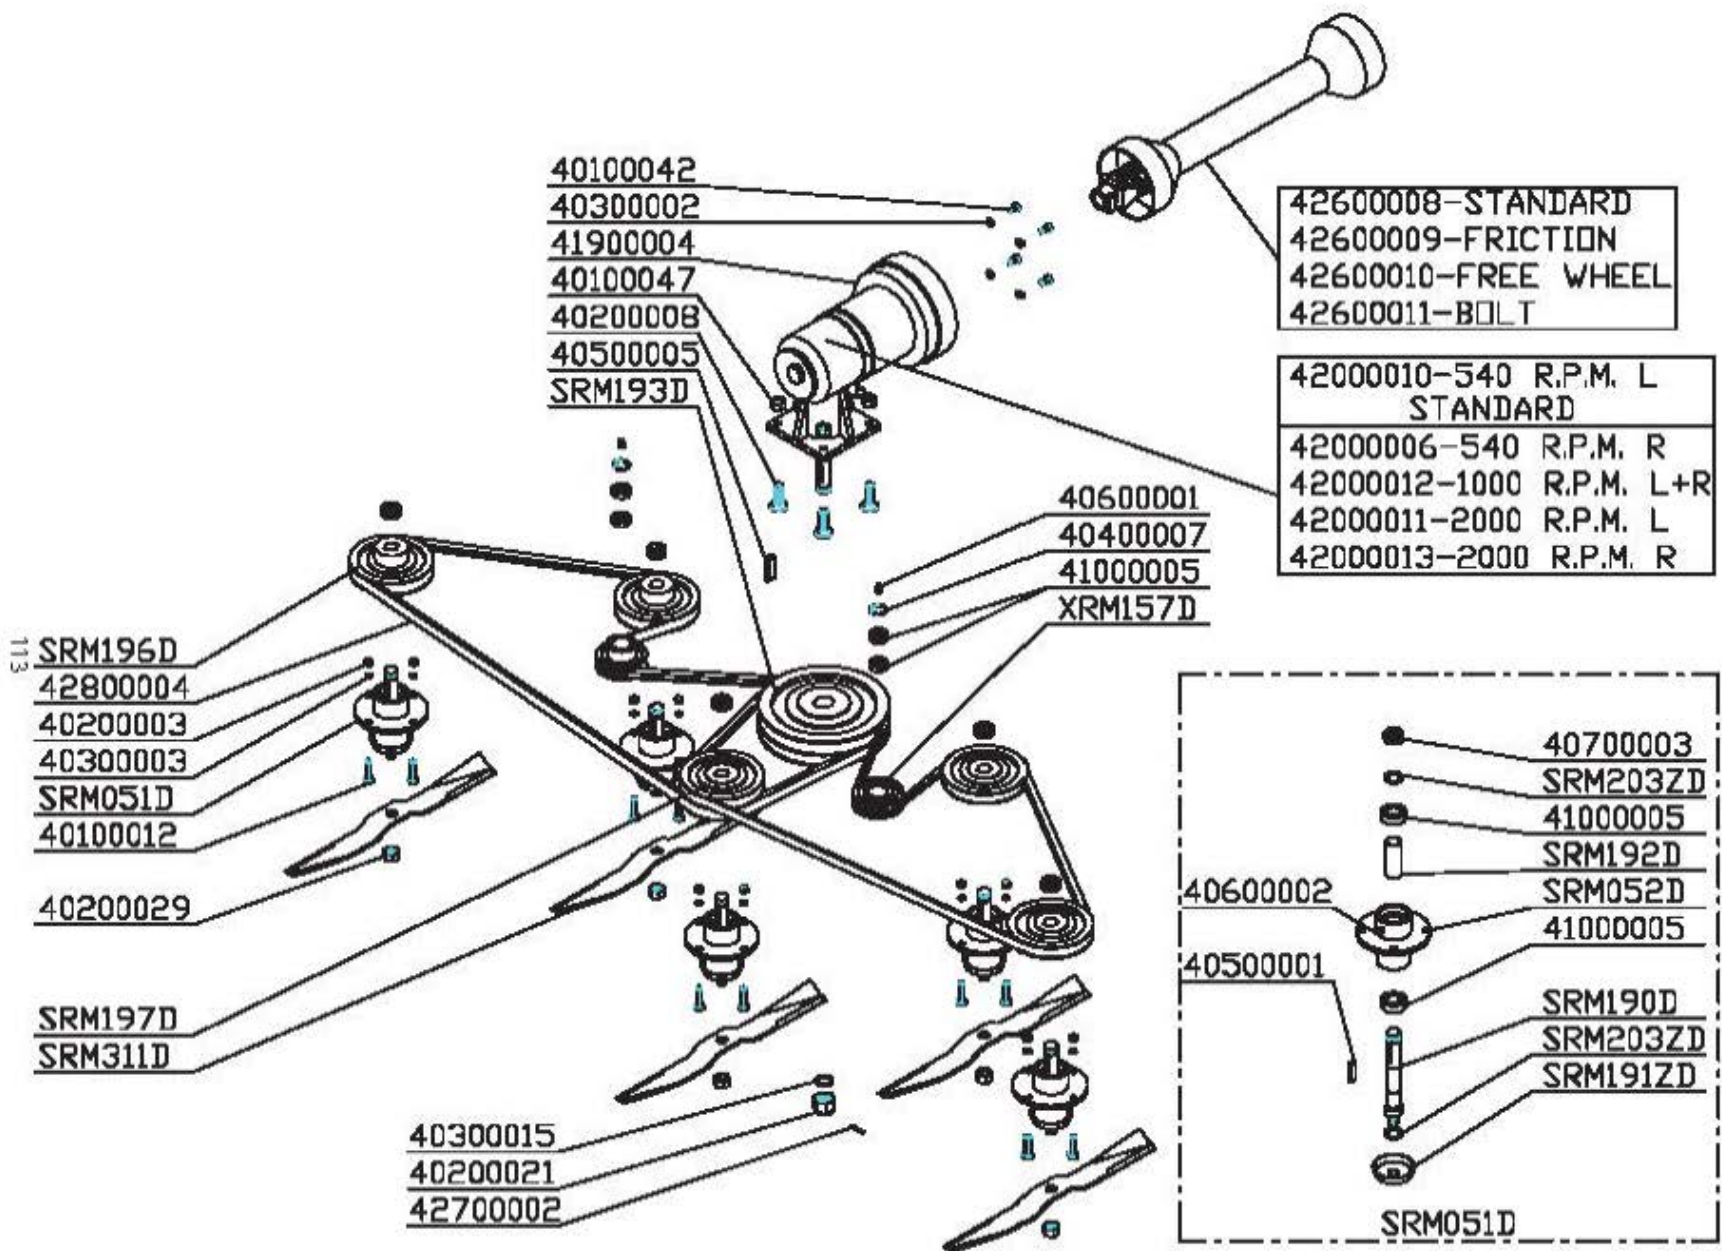

SRM - FM

120 - 150 - 180 - 215

TRASMISSIONE - DRIVE TRAIN COMPONENTS - TRANSMISSION

Tagliarba di finitura
Finishing Mower
Tondeuse de finition

100

PRM - FMRD

120 - 150 - 180 - 215

TRASMISSIONE - DRIVE TRAIN COMPONENTS - TRANSMISSION

Tagliarba di finitura
Finishing Mower
Tondeuse de finition

106

XRM - XFM

235

Tagliarba di finitura
Finishing Mower
Tondeuse de finition

TRASMISSIONE - DRIVE TRAIN COMPONENTS - TRANSMISSION

113

OMEGA

11 - 12 - 14 - 15 - 17 - 19 - 21

Tagliarba di finitura
Finishing Mower
Tondeuse de finition

TRASMISSIONE - DRIVE TRAIN COMPONENTS - TRANSMISSION (PRM 120 - 150 - 180 - 215)