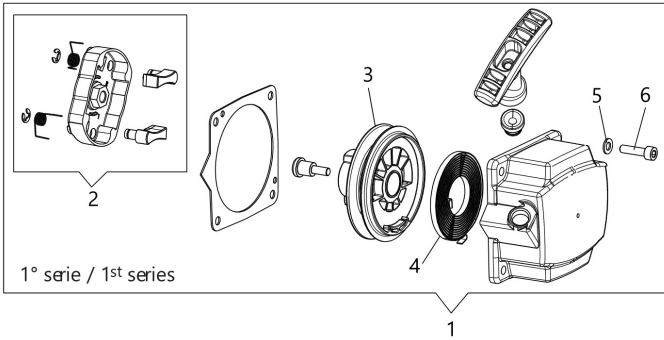

Illustration Dispositif d'allumage et embrayage

Illustration Dispositif d'allumage et embrayage

Réf.N°	Q.té	Code de l'article	Description	Validité depuis	Validité jusqu'à	Notes	Bulletin
1	1	61452042R	Groupe de démarrage		Dicembre 2020/ December 2020		BT3-151-05/21
2	1	61450193AR	Entraîneur				
3	1	61450229AR	Poulie de démarrage				
4	1	61450044AR	Ressort de démarrage				
5	6	3916005R	Rondelle				
6	10	3801013R	Vis				
7	1	61452083BR	Flasque				
8	6	3819006R	Rondelle				
9	2	61450070R	Pivot				
10	2	61450072R	Rondelle				
11	1	61450277R	Embrayage				
12	2	61450071R	Rondelle				
13	1	50010148R	Ecrou				
14	1	3833080R	Rondelle				
15	1	61450310R	Volant				
16	1	BF000030R	Cable				
17	1	2501026BR	Bobine		8220481845		BT3-152-05/21
18	1	61450370R	Capot de bougie		8220481845		BT3-152-05/21
19	1	61460066	Groupe démarrage facilité	Gennaio 2021 / January 2021			BT3-151-05/21
20	1	61450024R	Poulie de démarrage				
21	1	61450496R	Ressort				
22	1	61450025R	Couronne				
23	1	3801009R	Vis				
24	1	61450085	Jeu couvercle	8220481846			BT3-152-05/21
25	1	2501030AR	Bobine	8220481846			BT3-152-05/21
30	1	61450088	Kit etiquettes