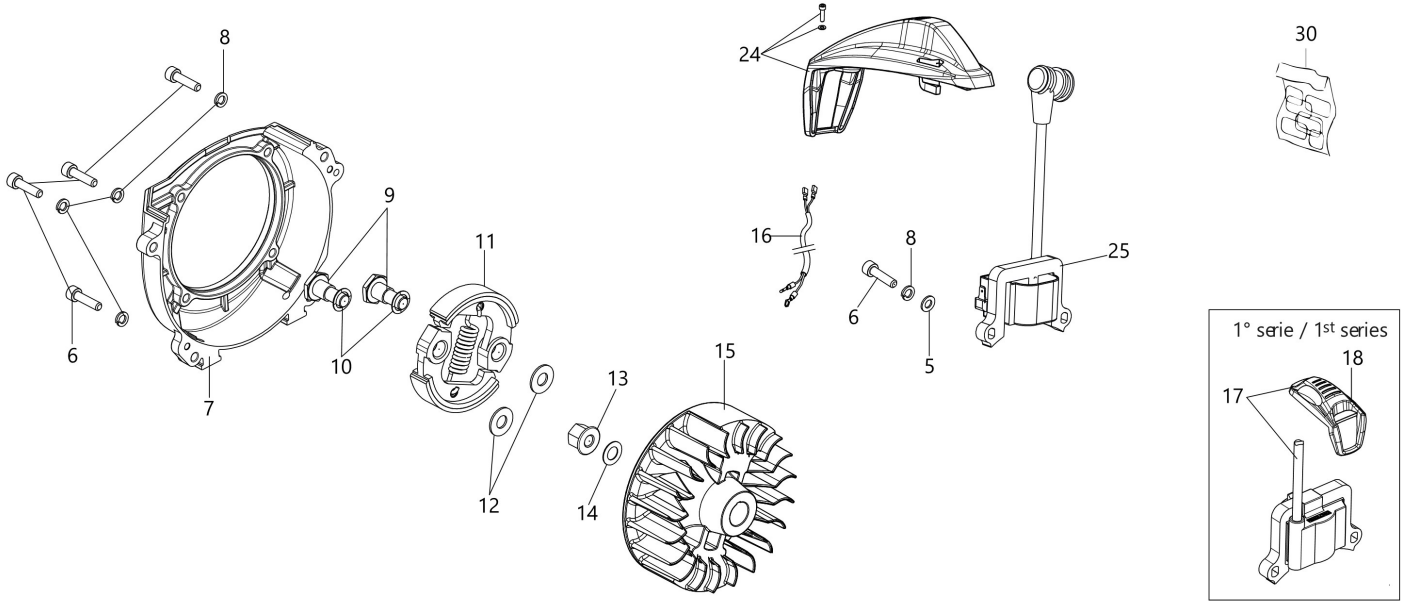

Illustration Dispositif d'allumage et embrayage

Illustration Dispositif d'allumage et embrayage

Réf.N°	Q.té	Code de l'article	Description	Validité depuis	Validité jusqu'à	Notes	Bulletin
1	1	61452042R	Groupe de démarrage		Dicembre 2020/ December 2020		BT3-151-05/21
2	1	61450193AR	Entraîneur				
3	1	61450229AR	Poulie de démarrage				
4	1	61450044AR	Ressort de démarrage				
5	6	3916005R	Rondelle				
6	10	3801013R	Vis				
7	1	61452083BR	Flasque				
8	6	3819006R	Rondelle				
9	2	61450070R	Pivot				
10	2	61450072R	Rondelle				
11	1	61450277R	Embrayage				
12	2	61450071R	Rondelle				
13	1	50010148R	Ecrou				
14	1	3833080R	Rondelle				
15	1	61450310R	Volant				
16	1	BF000030R	Cable				
17	1	2501026BR	Bobine		8220481845		BT3-152-05/21
18	1	61450370R	Capot de bougie		8220481845		BT3-152-05/21
19	1	61460066	Groupe démarrage facilité	Gennaio 2021 / January 2021			BT3-151-05/21
20	1	61450024R	Poulie de démarrage				
21	1	61450496R	Ressort				
22	1	61450025R	Couronne				
23	1	3801009R	Vis				
24	1	61450085	Jeu couvercle	8220481846			BT3-152-05/21
25	1	2501030AR	Bobine	8220481846			BT3-152-05/21
30	1	61450088	Kit etiquettes