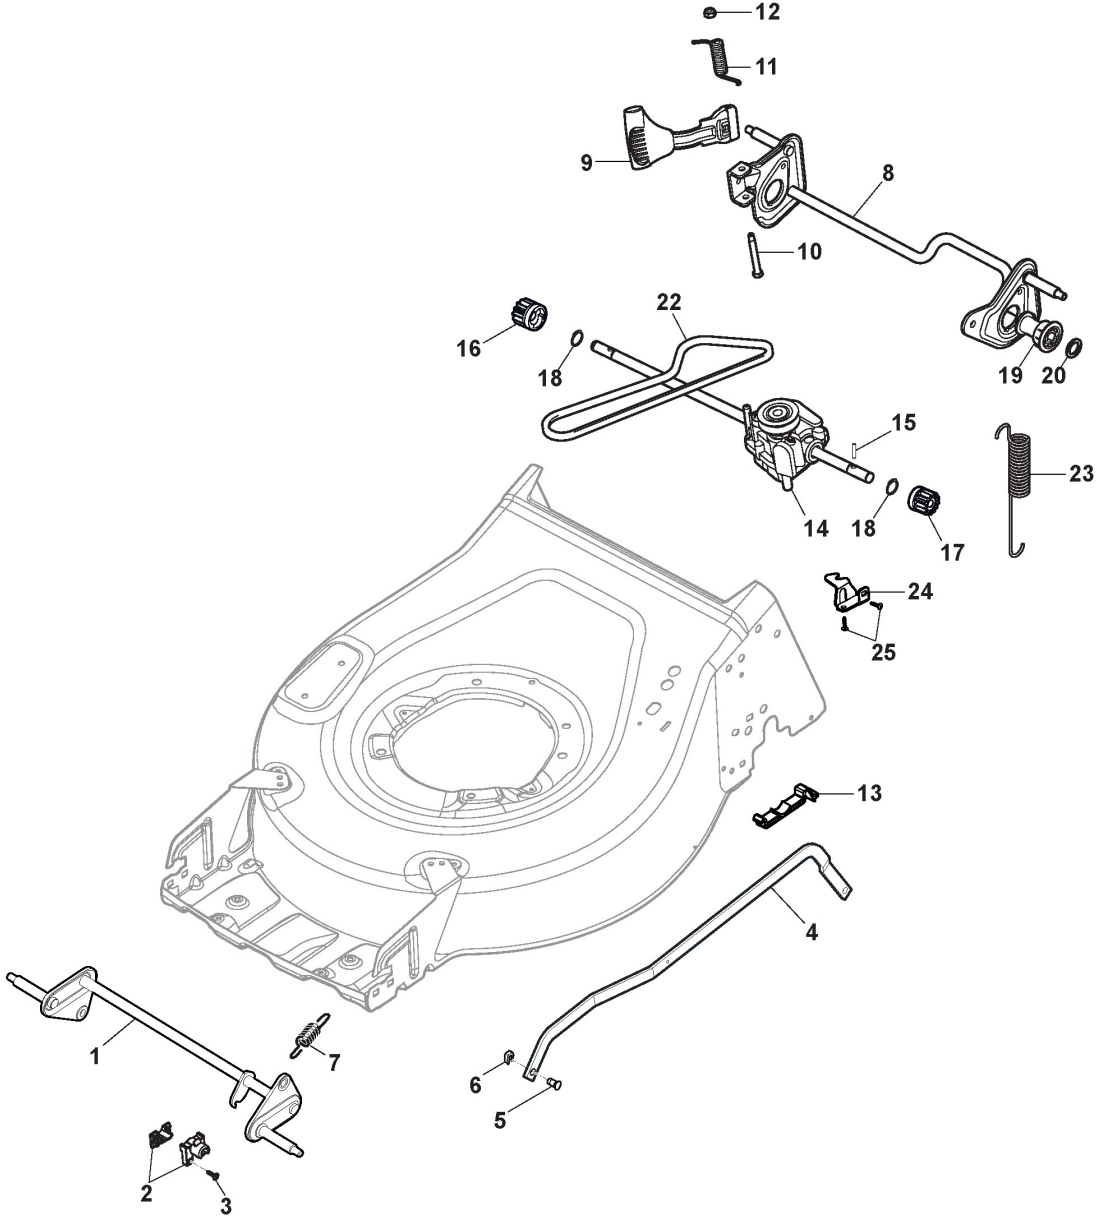

ST. S.P.A.

TG 48TS (2021)

2L0482041/SCR

Spare parts list **Reservdelar** **Repuestos** **Ersatzteile** **Pièces détachées** **Reserve onderdelen** **Catalogo ricambi**

- Use ST. S.p.A. Genuine Spare Parts specified in the parts list for repair and/or replacement.
- The contents described in the parts list may change due to improvement.
- The drawings of the spare parts are only indicative And might Not represent the part in question exactly.
- The indications "right" - "left" - "front" - "rear" refer to the position of the operator when using the machine.
- When placing orders of parts for repair And/Or replacement, make sure that the illustrated parts list Is the one applying to the machine's year of manufacture, as shown on the identification plate attached to the machine.

Reglage Hauteur Decoupe

Réf. N°	Q.té :	Code article	Description	Articles	De	Jusqu'à
1	1	381302943/0	Axe Roues Avant			To S/N 20MA2WB H000000
1	1	381302943/1	Axe Roues Avant		From S/N 00000000	
2	2	322785305/1	Support			
3	4	112728697/0	Vis			
4	1	322869733/0	Tige Commande Reglage Hauteur			To S/N 20BA2WBH 048299
4	1	322869733/1	Tige Commande Reglage Hauteur		From S/N 00000000	
5	2	122519823/0	Pivot			
6	2	112436051/0	Plaquette			
7	1	122450494/0	Ressort			
8	1	381302851/0	Axe Roues Arriere			To S/N 00000000
8	1	381302851/1	Axe Roues Arriere		From S/N 20BA2WBH 045271	To S/N 00000000
9	1	381003356/0	Levier, Reglage Hauteur			
9	1	381003356/1	Levier, Reglage Hauteur		From S/N 20BA2WBH 076281	
10	1	122534131/0	Pivot			
11	1	122446192/0	Ressort			
12	1	112154510/0	Ecrou			
13	2	322785500/0	Support			
14	1	181003134/0	Groupe Traction			
15	1	122753000/0	Goupille			
16	1	322570138/0	Pignon Droit			
17	1	322570139/0	Pignon Gauche			
18	4	112608600/0	Seeger			
19	2	322042066/0	Douille			
20	2	112521371/0	Rondelle			
22	1	1111-9123-01	Courroie	Stiga Packed into 135063800/0		
22	1	135063800/0	Courroie Trapézoïdale			
23	1	122430254/0	Ressort			
24	1	322778473/1	Etrier			
25	2	112728699/0	Vis			