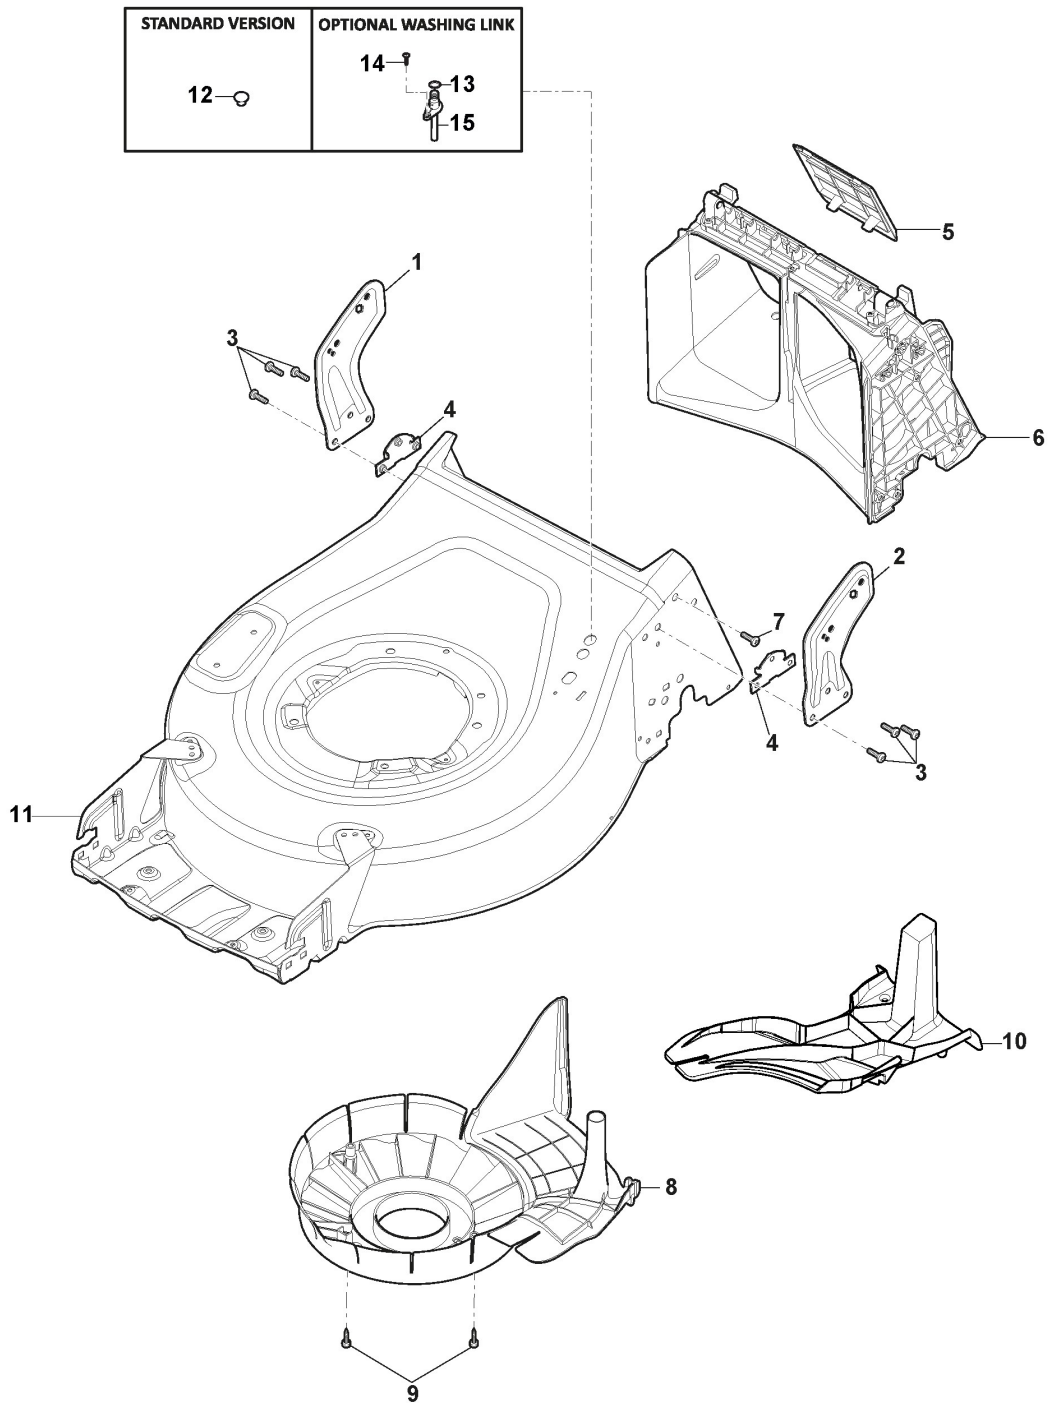

Châssis

Réf. N°	Q.té :	Code article	Description	Articles	De	Jusqu'à
1	1	381005195/2	Etrier Droit	Black		
2	1	381005197/2	Etrier Gauche	Black		
3	6	112727802/0	Vis			
4	2	322545213/0	Plaquette			
5	1	322600310/0	Rear door	Only for Electric Start Engine with ION battery		
6	1	322108329/0	Ens. Convoyeur Arriere			
7	2	112728697/0	Vis			
8	1	322060242/2	Protection Courroie	As Optional		
9	2	112728531/0	Vis	As Optional		
10	1	322140250/0	Deflecteur	As Optional		
11	1	381005027/0	Châssis Gris			
12	1	322820077/1	Bouchon			
13	1	119035000/0	Joint Or			
14	1	112728450/0	Vis			
15	1	322034002/0	Attaque Lavage