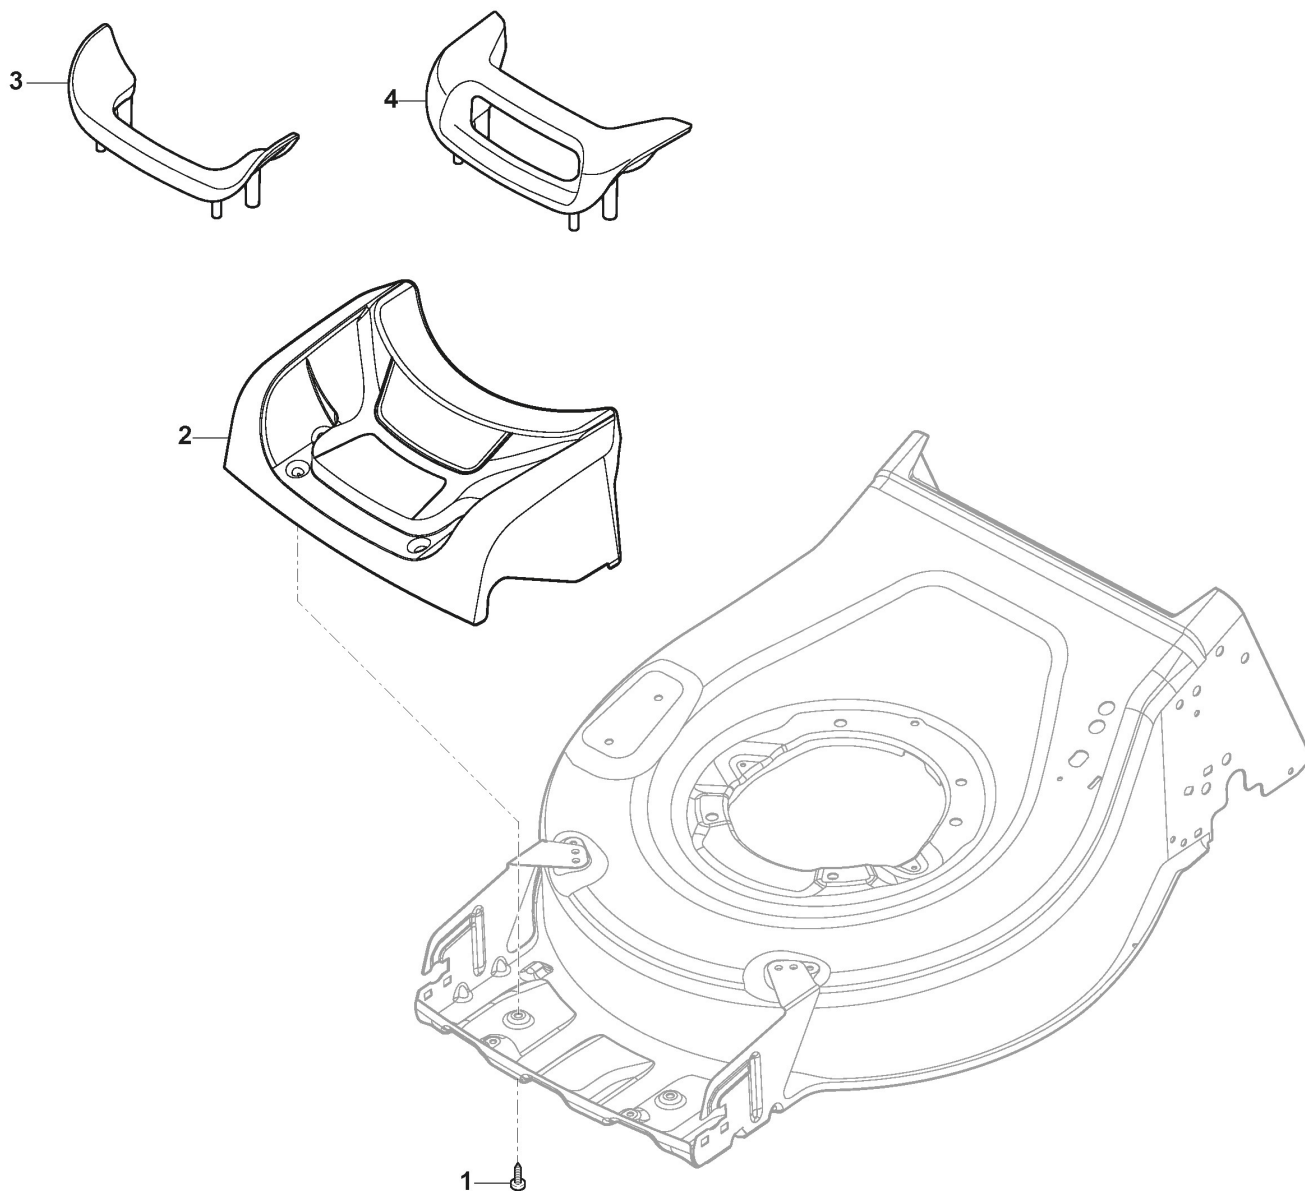

ST. S.P.A.

TG 48TS (2021)

2L0482041/SCR

Spare parts list **Reservdelar** **Repuestos** **Ersatzteile** **Pièces détachées** **Reserve onderdelen** **Catalogo ricambi**

- Use ST. S.p.A. Genuine Spare Parts specified in the parts list for repair and/or replacement.
- The contents described in the parts list may change due to improvement.
- The drawings of the spare parts are only indicative And might Not represent the part in question exactly.
- The indications "right" - "left" - "front" - "rear" refer to the position of the operator when using the machine.
- When placing orders of parts for repair And/Or replacement, make sure that the illustrated parts list Is the one applying to the machine's year of manufacture, as shown on the identification plate attached to the machine.

Reglage Hauteur Decoupe

Réf. N°	Q.té :	Code article	Description	Articles	De	Jusqu'à
1	1	381302943/0	Axe Roues Avant			To S/N 20MA2WB H000000
1	1	381302943/1	Axe Roues Avant		From S/N 00000000	
2	2	322785305/1	Support			
3	4	112728697/0	Vis			
4	1	322869733/0	Tige Commande Reglage Hauteur			To S/N 20BA2WBH 048299
4	1	322869733/1	Tige Commande Reglage Hauteur		From S/N 00000000	
5	2	122519823/0	Pivot			
6	2	112436051/0	Plaquette			
7	1	122450494/0	Ressort			
8	1	381302851/0	Axe Roues Arriere			To S/N 00000000
8	1	381302851/1	Axe Roues Arriere		From S/N 20BA2WBH 045271	To S/N 00000000
9	1	381003356/0	Levier, Reglage Hauteur			
9	1	381003356/1	Levier, Reglage Hauteur		From S/N 20BA2WBH 076281	
10	1	122534131/0	Pivot			
11	1	122446192/0	Ressort			
12	1	112154510/0	Ecrou			
13	2	322785500/0	Support			
14	1	181003134/0	Groupe Traction			
15	1	122753000/0	Goupille			
16	1	322570138/0	Pignon Droit			
17	1	322570139/0	Pignon Gauche			
18	4	112608600/0	Seeger			
19	2	322042066/0	Douille			
20	2	112521371/0	Rondelle			
22	1	1111-9123-01	Courroie	Stiga Packed into 135063800/0		
22	1	135063800/0	Courroie Trapézoïdale			
23	1	122430254/0	Ressort			
24	1	322778473/1	Etrier			
25	2	112728699/0	Vis			