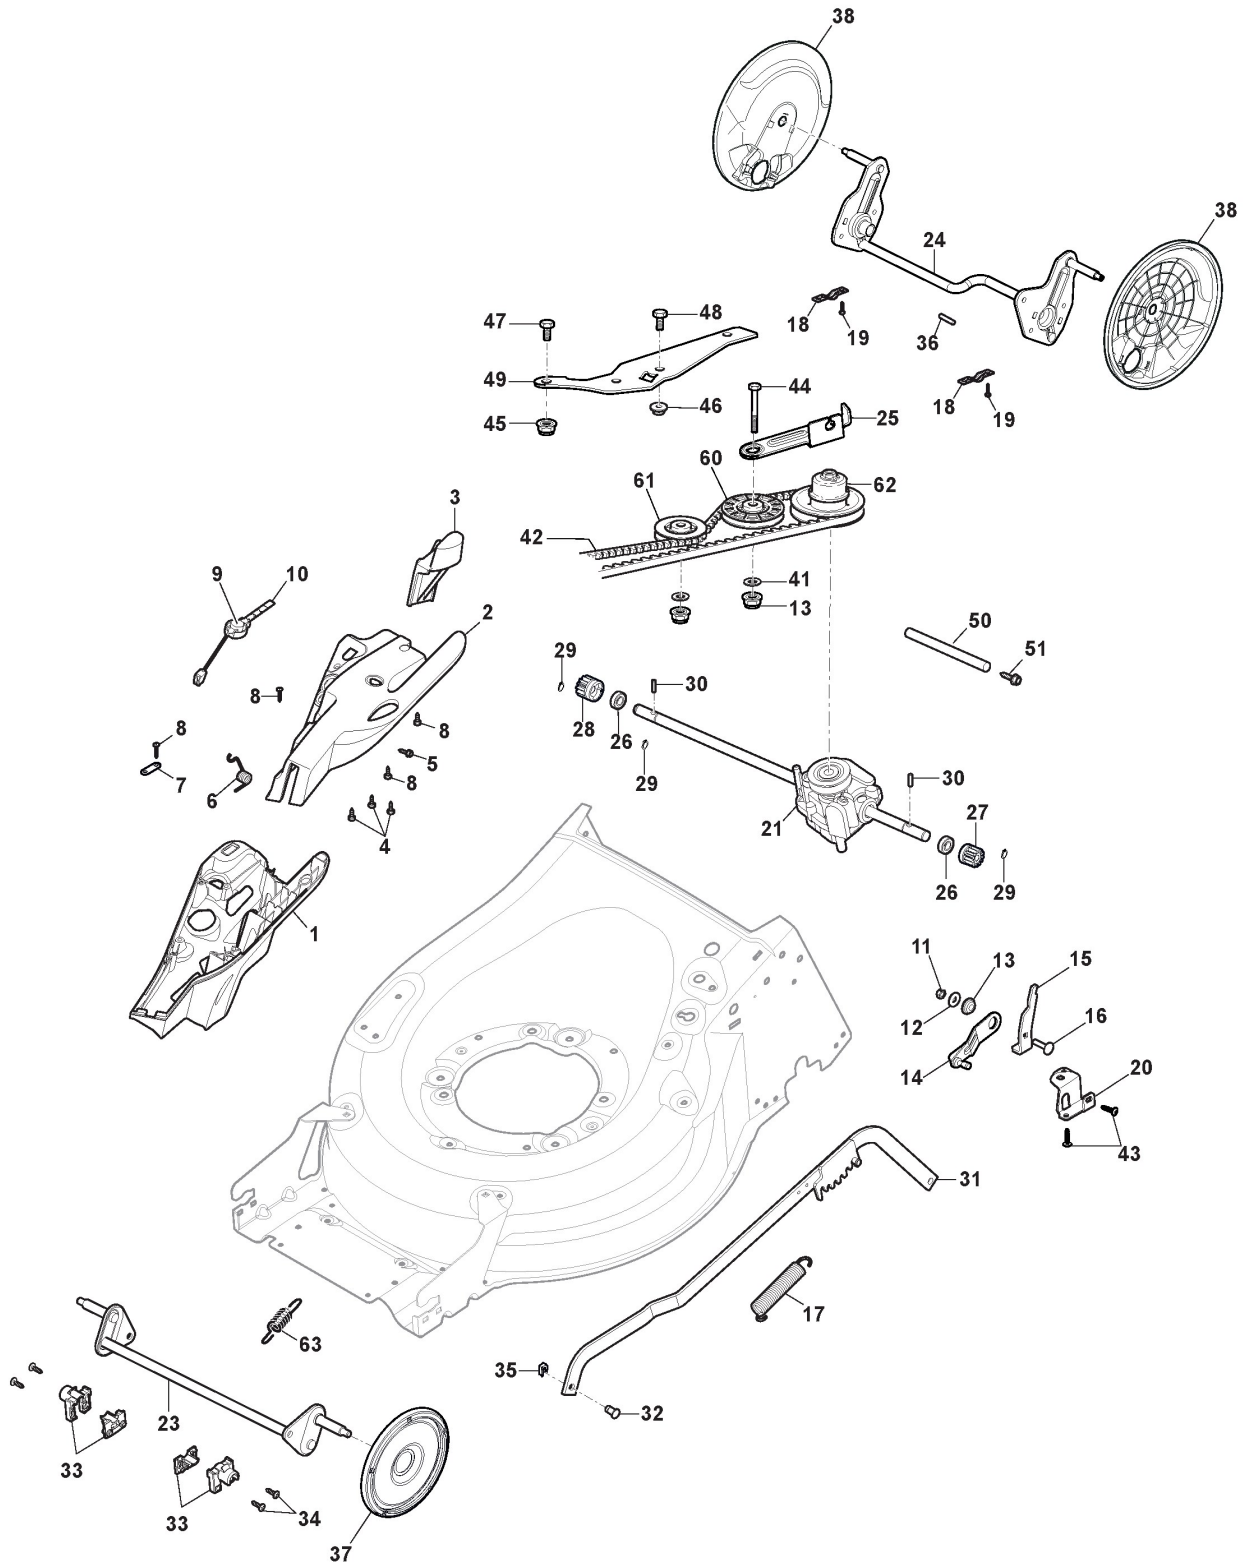

Gehäuse Und Schnittverstellung

Réf. N°	Q.té :	Code article	Description	Articles	De	Jusqu'à
1	1	322055264/0	Couvercle Inferieur			
2	1	322055265/0	Couvercle supérieur			
3	1	322602026/0	Bouton			
4	5	112728699/0	Vis			
5	1	125943004/0	Vis			
6	1	122450477/0	Ressort			
7	1	322981471/1	Plaquette			
8	5	112728697/0	Vis			
9	1	322602027/0	Lentille			
10	1	322602028/0	Télespectateur			
11	1	112154510/0	Ecrou			
12	1	112523040/0	Rondelle			
13	1	122517873/0	Pivot			
14	1	381003475/2	Levier, Reglage Hauteur			
15	1	322778475/0	Etrier			
16	1	112815270/0	Vis			
17	1	122450480/0	Ressort			
18	2	322545152/0	Plaquette			
19	4	112728697/0	Vis			
20	1	322778477/1	Etrier			
21	1	181003116/0	Groupe Traction			
23	1	381302883/1	Axe Roues Avant			
24	1	381302889/1	Axe Roues Arriere			
25	1	322806647/0	Etrier			
26	2	119216035/0	Roulement			
27	1	122570134/0	Pignon Gauche			
28	1	122570133/0	Pignon Droit			
29	4	112608600/0	Seeger			
30	2	122753000/0	Goupille			
31	1	381002046/1	Tige Commande de Roues			
32	2	122519823/0	Pivot			
33	2	322785305/1	Support			
34	4	112728697/0	Vis			
35	2	112000930/0	Anneau Benzing		From	
35	2	112436051/0	Plaquette		21.1	
36	1	112645708/0	Pivot			To
37	2	322600145/0	Protection Roue	not for DELTA Wheels		03-January-
38	2	322600208/0	Protection Roue			2021
41	2	112523050/0	Rondelle			
42	1	135064379/0	Courroie			
43	5	112728704/1	Vis			
44	1	112674550/0	Vis			
45	2	112154210/0	Ecrou			
46	1	122671656/0	Rondelle			
47	2	112792611/0	Vis			
48	2	112689500/0	Vis			
49	1	322806649/0	Etrier			
50	1	322608567/1	Renforcement