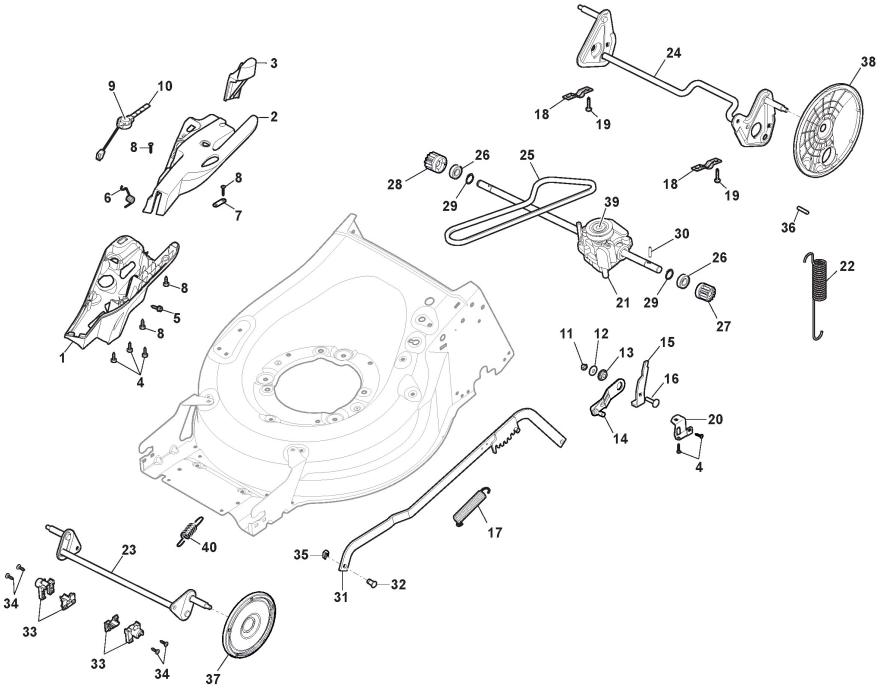

## TG 55TS (2022)

294556841/SCR

**Spare parts list**

**Reservdelar**

**Repuestos**

**Ersatzteile**

**Pièces détachées**

**Reserve onderdelen**

**Catalogo ricambi**

- Use ST. S.p.A. Genuine Spare Parts specified in the parts list for repair and/or replacement.
- The contents described in the parts list may change due to improvement.
- The drawings of the spare parts are only indicative And might Not represent the part in question exactly.
- The indications "right" - "left" - "front" - "rear" refer to the position of the operator when using the machine.
- When placing orders of parts for repair And/Or replacement, make sure that the illustrated parts list Is the one applying to the machine's year of manufacture, as shown on the identification plate attached to the machine.

## Châssis Et Reglage Hauter Decoupe

Réf. N°	Q.té :	Code article	Description	Articles	De	Jusqu'à
25	1	135063902/1	Courroie		From	
25	1	135064100/0	Courroie		01-September-2018	To 31-August-2017
26	2	119216035/0	Roulement			
27	1	122570134/0	Pignon Gauche			
28	1	122570133/0	Pignon Droit			
29	4	112608600/0	Seeger			
30	2	122753000/0	Goupille			
31	1	381002046/0	Tige Commande de Roues			To S/N
31	1	381002046/1	Tige Commande de Roues		From S/N	322600145/000001
32	2	122519823/0	Pivot		20BA2WBH082522	
33	2	322785305/0	Support			To 31-August-2015
33	2	322785305/1	Support		From	
34	4	112728697/0	Vis		01-September-2015	
35	2	112000930/0	Anneau Benzing		From	
35	2	112436051/0	Plaquette		01-September-2015	To 03-January-2021
36	1	112645708/0	Pivot			
37	2	322600145/0	Protection Roue	NOT for Delta Hole wheels		
38	2	322600208/0	Protection Roue			
39	1	122601909/0	Poulie			