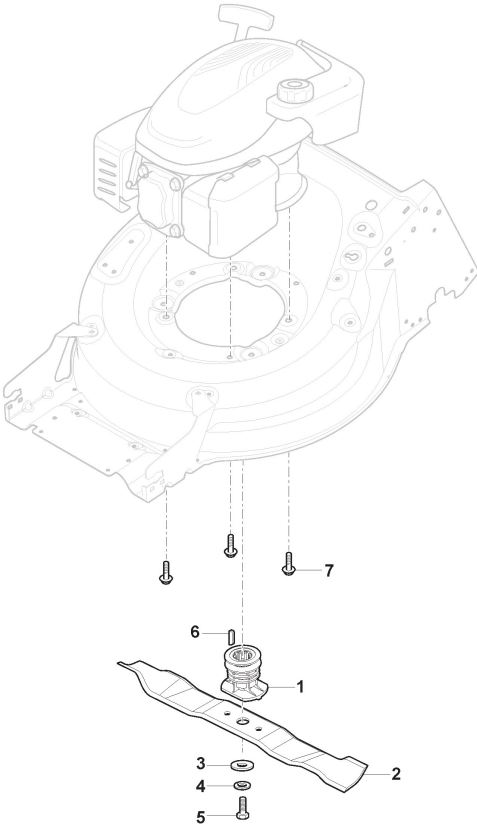

# Protection Courroie

Réf. N°	Q.té :	Code article	Description	Articles	De	Jusqu'à
1	1	381005195/0	Etrier Droit	Black		To 31-August-2017
1	1	381005195/1	Etrier Droit	Black	From 01-September-2017	To 31-August-2018
1	1	381005195/2	Etrier Droit	Black	From 01-September-2018	
2	1	381005197/0	Etrier Gauche	Black		To 31-August-2017
2	1	381005197/1	Etrier Gauche	Black	From 01-September-2017	To 31-August-2018
2	1	381005197/2	Etrier Gauche	Black	From 01-September-2018	
3	6	112727801/0	Vis			
4	2	322545213/0	Plaquette			
5	1	322600310/0	Rear door	Not for TR/E models		
6	1	381102204/0	Rear Baffle Assembly			To S/N 19JA2WBH017665
6	1	381102204/1	Rear Baffle Assembly		From S/N 19JA2WBH017665	
7	6	112728699/0	Vis			
8	1	322060271/0	Protection Mulching			To 31-August-2015
8	1	322060271/1	Protection Mulching		From 01-September-2015	To 31-August-2018
8	1	322060271/2	Protection Mulching		From 01-September-2018	
9	2	112728530/0	Vis			To 31-August-2015
9	2	112728531/0	Vis		From 01-September-2015	To 31-August-2016
9	2	112735645/0	Vis		From 01-September-2018	
10	2	112154510/0	Ecrou			
11	2	112815205/0	Vis			
12	2	112521330/0	Rondelle			
13	1	119035000/0	Joint Or			
14	1	112728697/0	Vis			
15	1	322034002/0	Attaque Lavage			
16	1	322140246/0	Deflecteur			
18	2	122042073/0	Douille		From 01-September-2018	

# Protection Sortie

Réf. N°	Q.té :	Code article	Description	Articles	De	Jusqu'à
1	1	322108315/0	Convoyeur			
2	1	322600309/1	Pare-Pierres, Noir	Black		To
2	1	322600309/2	Pare-Pierres, Noir	Black	From 01-December-2018	
3	1	122450456/0	Ressort			To
3	1	122450456/1	Ressort		From 01-January-2019	
4	4	112604896/0	Fixateur A Couronne			
5	2	112727803/0	Vis			
6	1	322806659/0	Point D'Appui			
7	2	112154510/0	Ecrou			
8	1	122517869/1	Pivot			
9	2	118203853/0	Capot			
10	1	122517876/0	Pivot			
11	1	322783013/0	Poussoir			
12	1	122450493/0	Ressort			
13	1	381008162/0	Ens. Protection Sortie			To
13	1	381008162/1	Ens. Protection Sortie		From 01-January-2019	31-December-2018