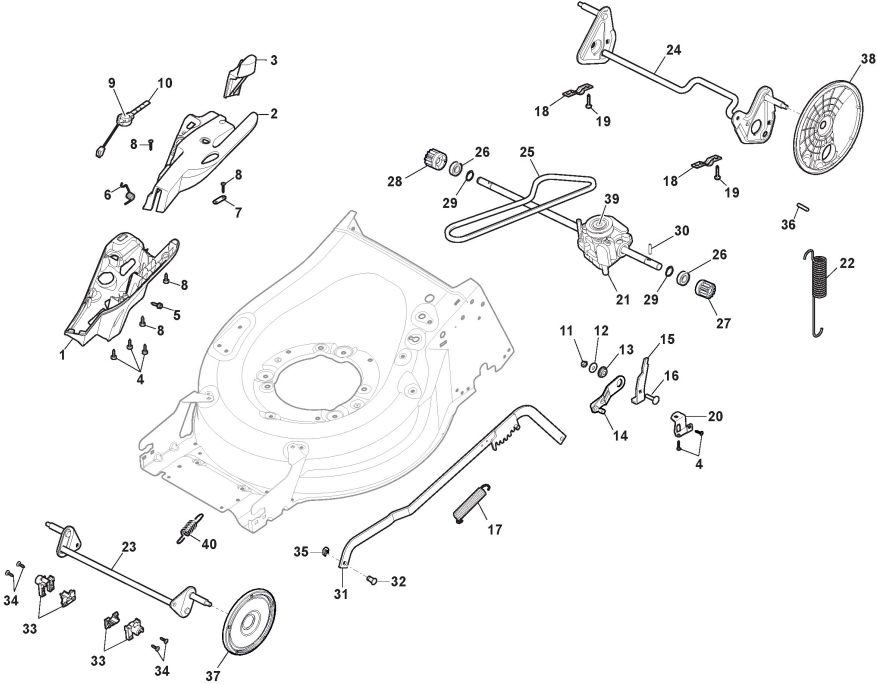

## TG 55TS (2022)

294556841/SCR

**Spare parts list**

**Reservdelar**

**Repuestos**

**Ersatzteile**

**Pièces détachées**

**Reserve onderdelen**

**Catalogo ricambi**

- Use ST. S.p.A. Genuine Spare Parts specified in the parts list for repair and/or replacement.
- The contents described in the parts list may change due to improvement.
- The drawings of the spare parts are only indicative And might Not represent the part in question exactly.
- The indications "right" - "left" - "front" - "rear" refer to the position of the operator when using the machine.
- When placing orders of parts for repair And/Or replacement, make sure that the illustrated parts list Is the one applying to the machine's year of manufacture, as shown on the identification plate attached to the machine.

## Châssis Et Reglage Hauter Decoupe

Réf. N°	Q.té :	Code article	Description	Articles	De	Jusqu'à
25	1	135063902/1	Courroie		From	
25	1	135064100/0	Courroie		01-September-2018	To 31-August-2017
26	2	119216035/0	Roulement			
27	1	122570134/0	Pignon Gauche			
28	1	122570133/0	Pignon Droit			
29	4	112608600/0	Seeger			
30	2	122753000/0	Goupille			
31	1	381002046/0	Tige Commande de Roues			To S/N
31	1	381002046/1	Tige Commande de Roues		From S/N	322600145/000001
32	2	122519823/0	Pivot		20BA2WBH082522	
33	2	322785305/0	Support			To 31-August-2015
33	2	322785305/1	Support		From	
34	4	112728697/0	Vis		01-September-2015	
35	2	112000930/0	Anneau Benzing		From	
35	2	112436051/0	Plaquette		01-September-2015	To 03-January-2021
36	1	112645708/0	Pivot			
37	2	322600145/0	Protection Roue	NOT for Delta Hole wheels		
38	2	322600208/0	Protection Roue			
39	1	122601909/0	Poulie			