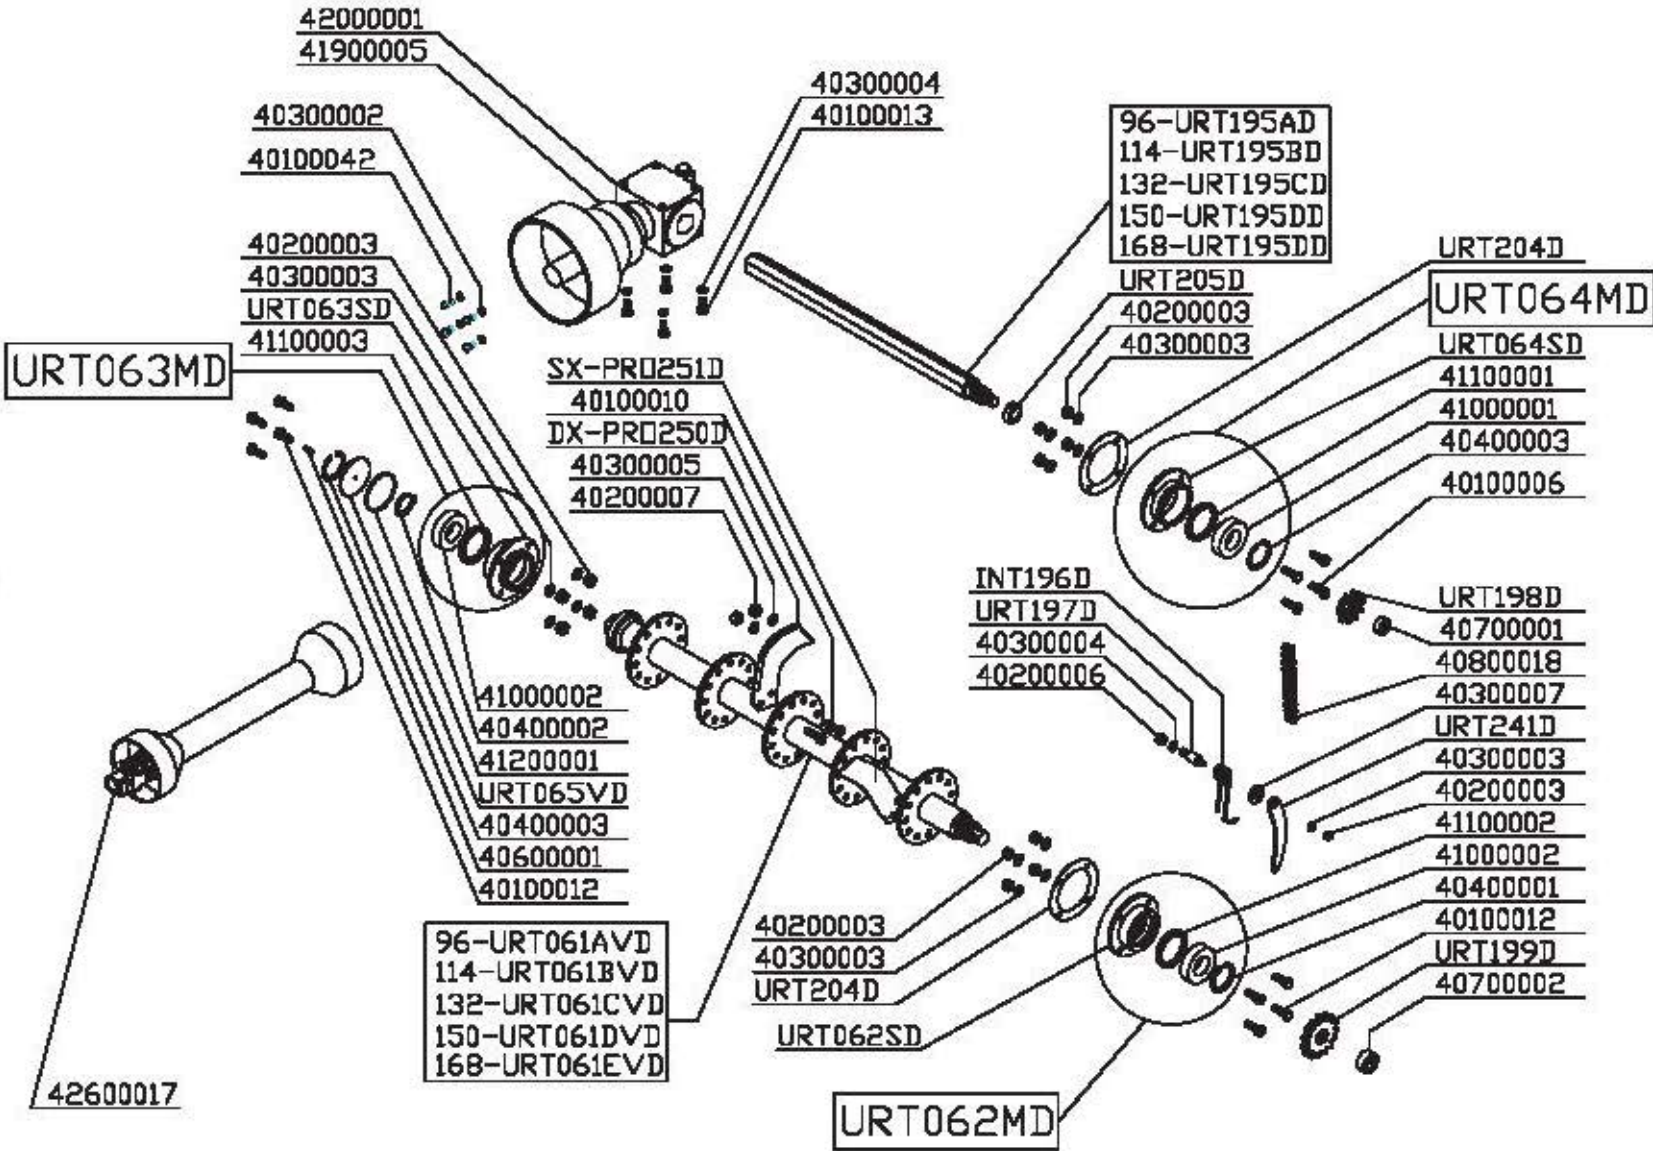

# THUNDER

85 - 105 - 125 - 145

TRASMISSIONE - DRIVE TRAIN COMPONENTS - TRANSMISSION

Zappatrace & Reverse  
 Rotary Tiller & Reverse  
 Fraise & Reverse

## TRASMISSIONE - DRIVE TRAIN COMPONENTS - TRANSMISSION

# URT ED

96 - 114 - 132 - 150 - 168

Zappatrice Spostabile  
Side Shift Rotary Tiller  
Fraise Déportable

TRASMISSIONE - DRIVE TRAIN COMPONENTS - TRANSMISSION

# YELLOWSTONE

96 - 114 - 132 - 150 - 168

TRASMISSIONE - DRIVE TRAIN COMPONENTS - TRANSMISSION

Interrassi  
Stone Barrier  
Entfoussense