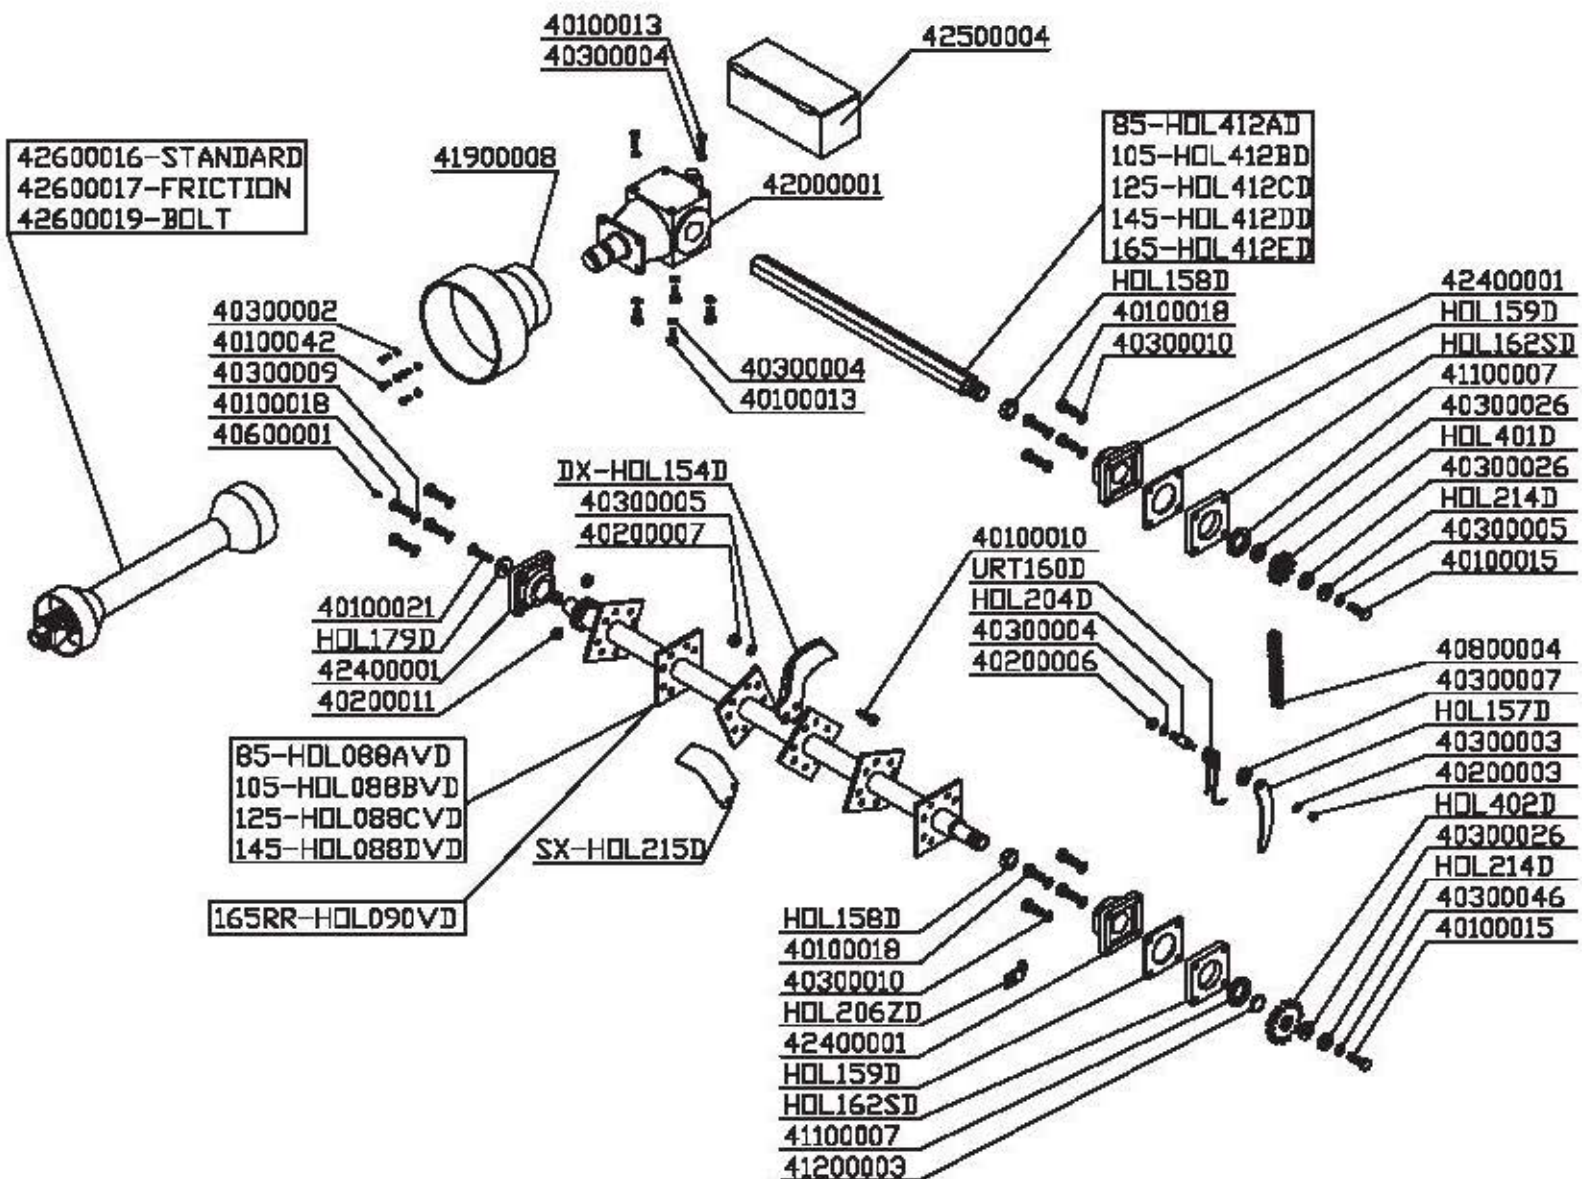

# THUNDER

85 - 105 - 125 - 145

TRASMISSIONE - DRIVE TRAIN COMPONENTS - TRANSMISSION

Zappatrace & Reverse  
 Rotary Tiller & Reverse  
 Fraise & Reverse

## TRASMISSIONE - DRIVE TRAIN COMPONENTS - TRANSMISSION

# HOLIDAY R

85 - 105 - 125 - 145

Zappatrice Spostabile  
Side Shift Rotary Tiller  
Fraise Déportable

# URT ED

96 - 114 - 132 - 150 - 168

Zappatrice Spostabile  
Side Shift Rotary Tiller  
Fraise Déportable

TRASMISSIONE - DRIVE TRAIN COMPONENTS - TRANSMISSION