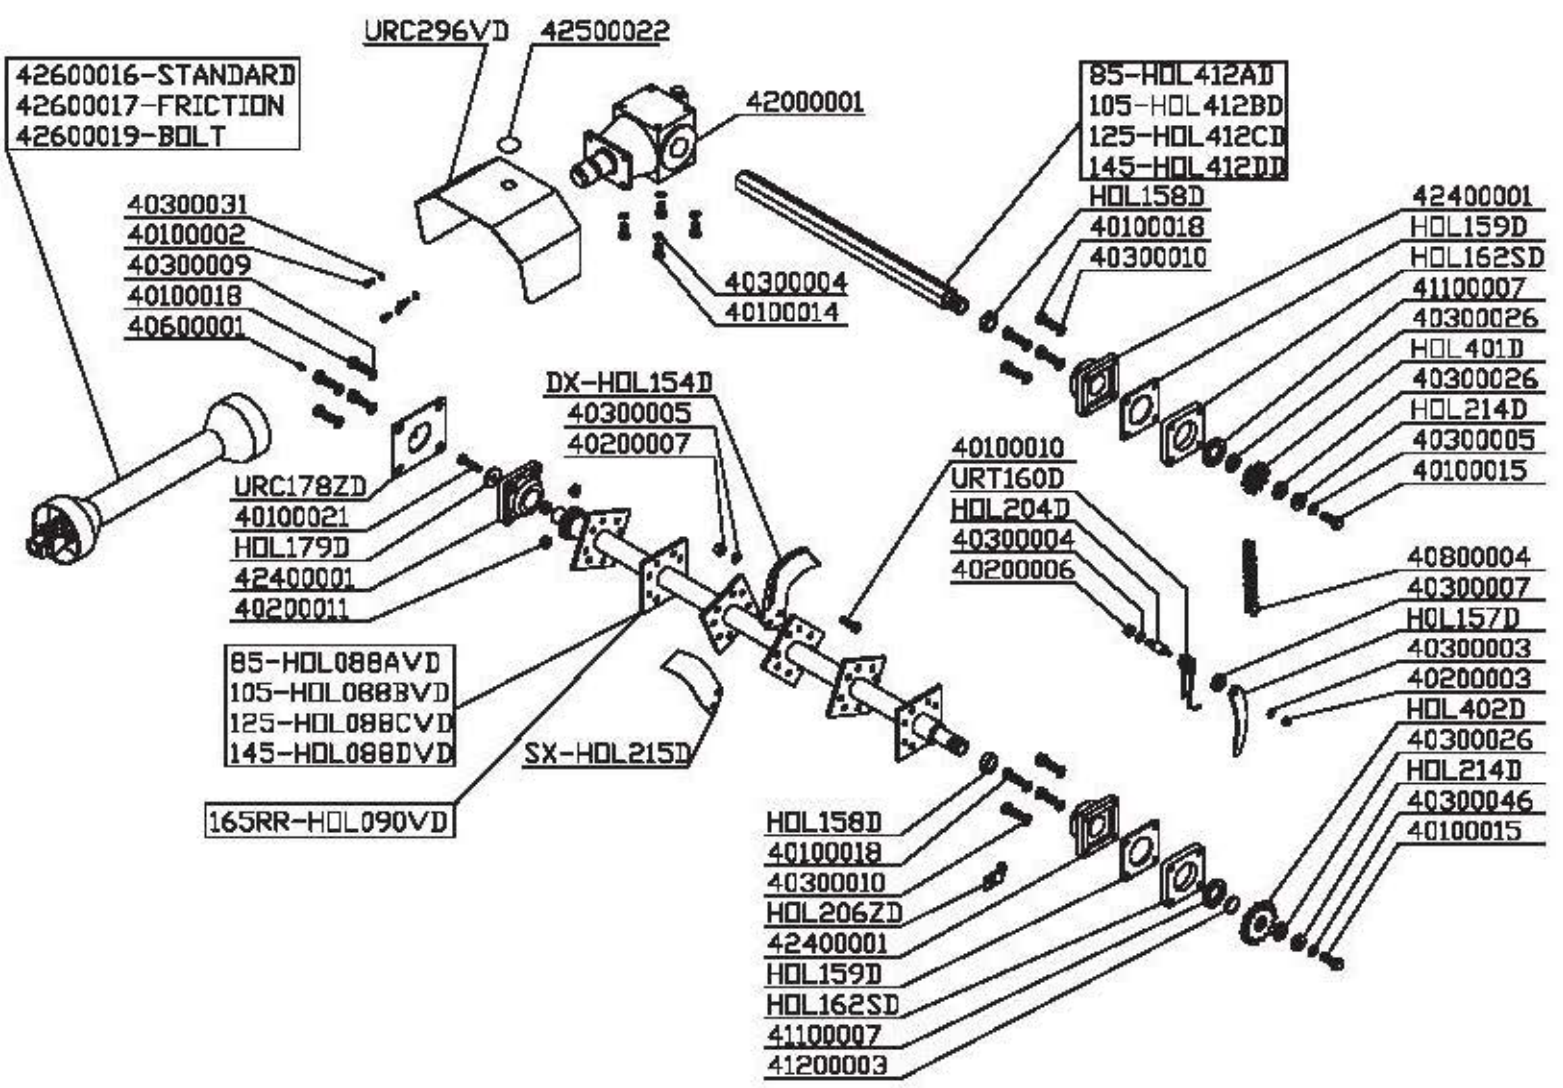

# THUNDER

85 - 105 - 125 - 145

TRASMISSIONE - DRIVE TRAIN COMPONENTS - TRANSMISSION

Zappatrace & Reverse  
 Rotary Tiller & Reverse  
 Fraise & Reverse

## TRASMISSIONE - DRIVE TRAIN COMPONENTS - TRANSMISSION

# HOLIDAY R

85 - 105 - 125 - 145

Zappatrice Spostabile  
Side Shift Rotary Tiller  
Fraise Déportable

# URT ED

96 - 114 - 132 - 150 - 168

Zappatrice Spostabile  
Side Shift Rotary Tiller  
Fraise Déportable

TRASMISSIONE - DRIVE TRAIN COMPONENTS - TRANSMISSION