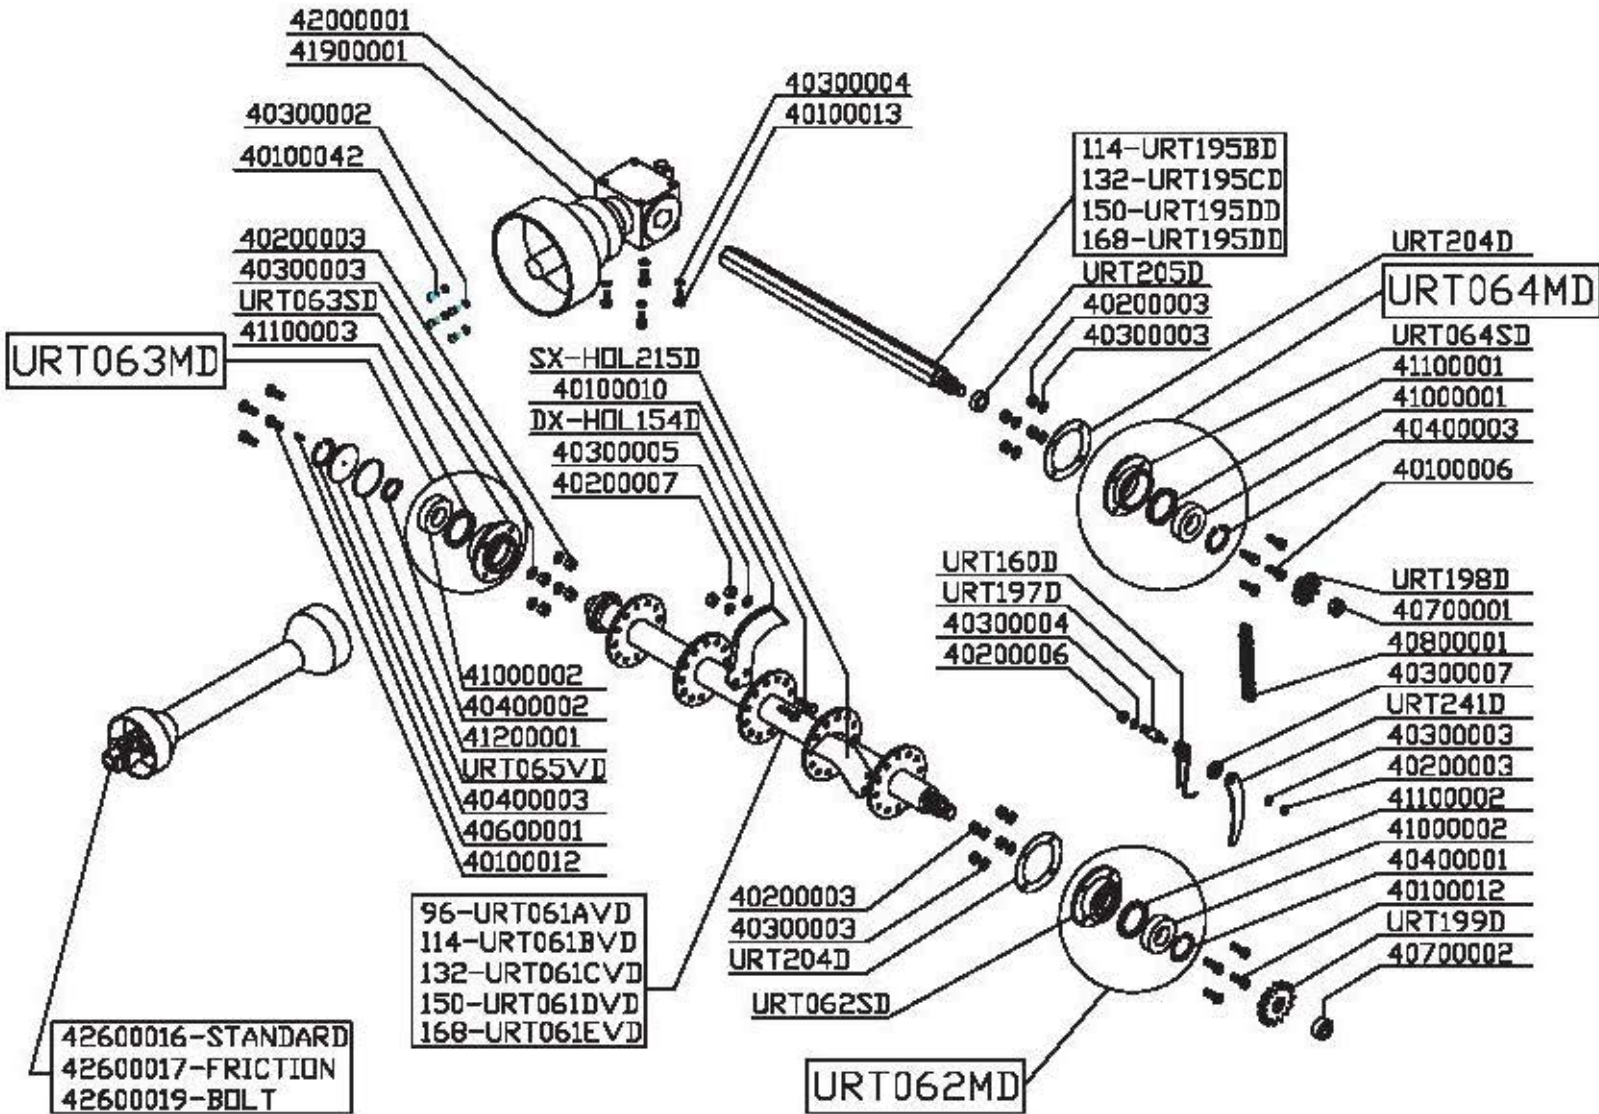

# HOLIDAY R

85 - 105 - 125 - 145

Zappatrice Spostabile  
Side Shift Rotary Tiller  
Fraise Déportable

## TRASMISSIONE - DRIVE TRAIN COMPONENTS - TRANSMISSION

# URT ED

96 - 114 - 132 - 150 - 168

Zappatrice Spostabile  
Side Shift Rotary Tiller  
Fraise Déportable

TRASMISSIONE - DRIVE TRAIN COMPONENTS - TRANSMISSION

# YELLOWSTONE

96 - 114 - 132 - 150 - 168

TRASMISSIONE - DRIVE TRAIN COMPONENTS - TRANSMISSION

Interrassi  
Stone Barrier  
Entfoussense