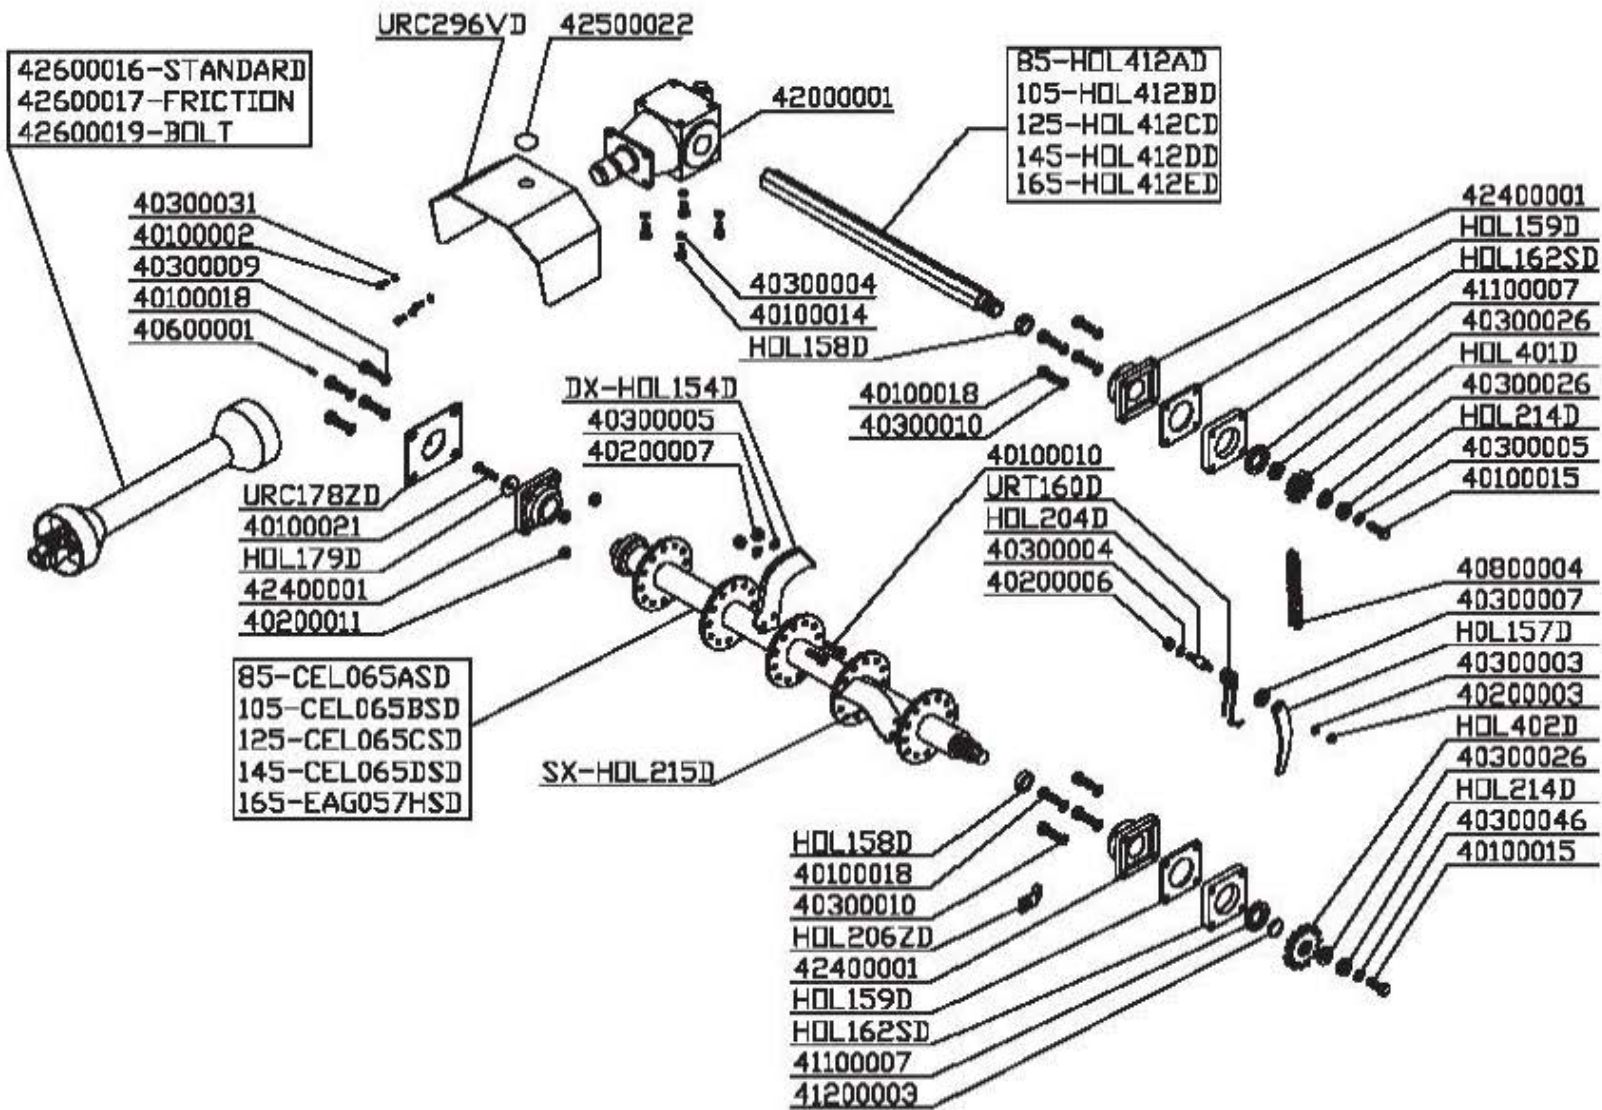

# THUNDER

85 - 105 - 125 - 145

TRASMISSIONE - DRIVE TRAIN COMPONENTS - TRANSMISSION

Zappatrace & Reverse  
 Rotary Tiller & Reverse  
 Fraise & Reverse

## TRASMISSIONE - DRIVE TRAIN COMPONENTS - TRANSMISSION

# HOLIDAY R

85 - 105 - 125 - 145

Zappatrice Spostabile  
Side Shift Rotary Tiller  
Fraise Déportable

# URT ED

96 - 114 - 132 - 150 - 168

Zappatrice Spostabile  
Side Shift Rotary Tiller  
Fraise Déportable

TRASMISSIONE - DRIVE TRAIN COMPONENTS - TRANSMISSION