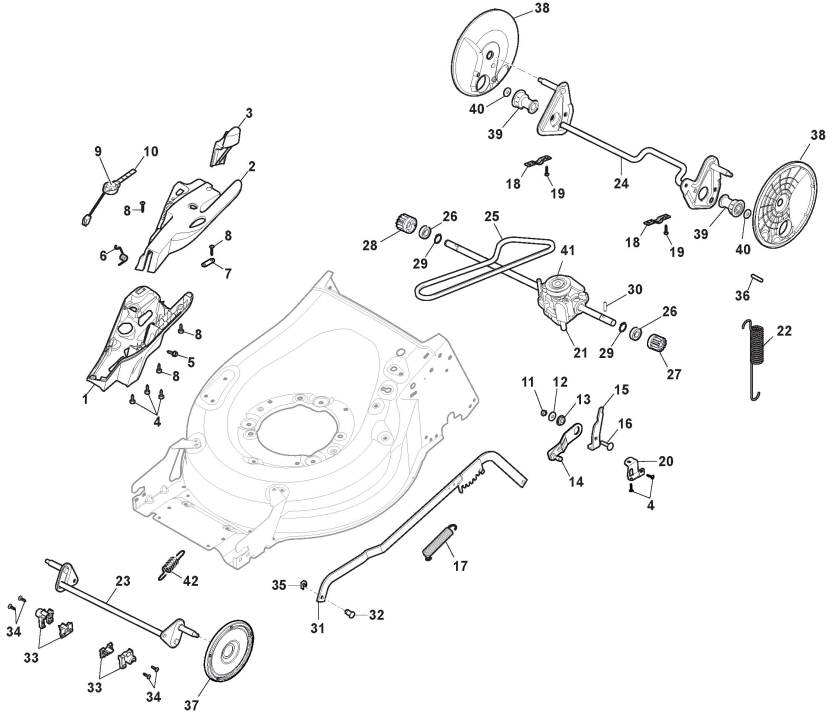

Reserve onderdelen

Catalogo ricambi

- Use ST. S.p.A. Genuine Spare Parts specified in the parts list for repair and/or replacement.
- The contents described in the parts list may change due to improvement.
- The drawings of the spare parts are only indicative And might Not represent the part in question exactly.
- The indications "right" - "left" - "front" - "rear" refer to the position of the operator when using the machine.
- When placing orders of parts for repair And/Or replacement, make sure that the illustrated parts list Is the one applying to the machine's year of manufacture, as shown on the identification plate attached to the machine.

Châssis Et Reglage Hauter Decoupe

Réf. N°	Q.té :	Code article	Description	Articles	De	Jusqu'à
27	1	122570110/1	Pignon Droit			To 31-April-2021
27	1	322570138/0	Pignon Droit		From 01-May-2021	
28	1	122570120/1	Pignon Gauche			To 31-April-2021
28	1	322570139/0	Pignon Gauche		From 01-May-2021	
29	4	112608600/0	Seeger			
30	2	122753000/0	Goupille			
31	1	381002047/0	Tige Commande de Roues			To S/N 20EA2WBH075267
31	1	381002047/1	Tige Commande de Roues		From S/N 20EA2WBH075267	
32	2	122519820/0	Pivot			
33	2	322785305/0	Support			To 31-August-2015
33	2	322785305/1	Support		From 01-September-2015	
34	4	112728697/0	Vis			
35	2	112000930/0	Anneau Benzing		From 04-January-2021	
35	2	112436051/0	Plaquette			To 03-January-2021
36	1	112645708/0	Pivot			
37	2	322600247/0	Protection Roue			
38	2	322600205/1	Protection Roue			
39	2	322042068/0	Douille			
40	2	112521371/0	Rondelle			
41	1	122601909/0	Poulie			
42	1	122450481/0	Spring Front Axle			