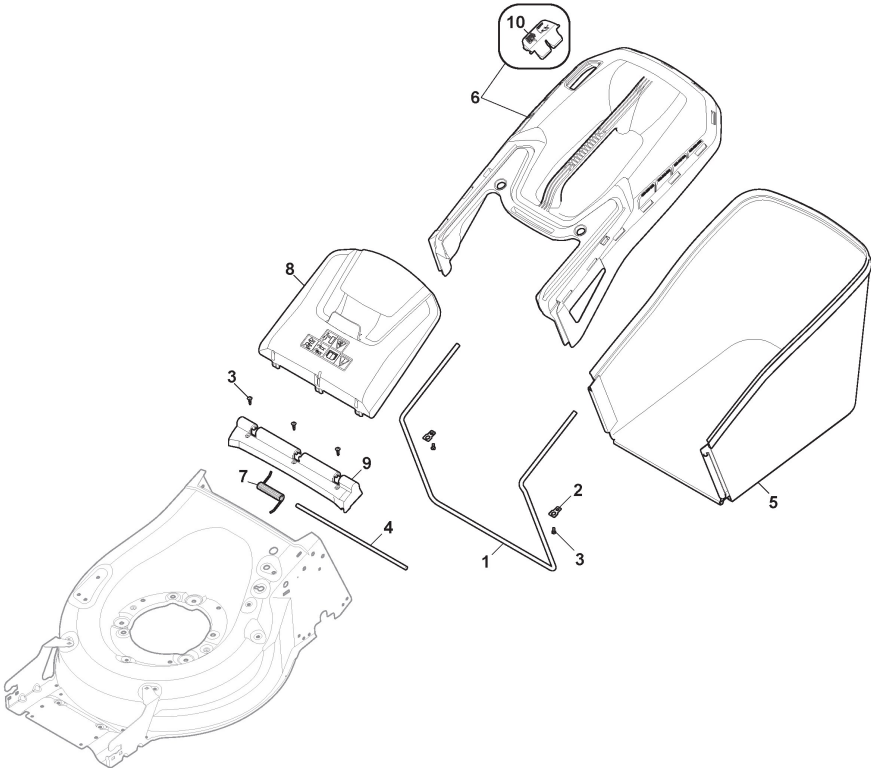

Sac De Ramassage D'Herbe

Réf. N°	Q.té :	Code article	Description	Articles	De	Jusqu'à
1	1	181006411/0	Châssis Bac			To 31-August-2019
1	1	181006411/1	Châssis Bac		From	
2	2	322557177/0	Plaquette			
3	5	112728697/0	Vis			
4	1	122517884/0	Pivot			
5	1	181102349/0	Sac, Toile	Black without Logo		
6	1	381486039/0	Sac, Partie Superieure Noir	Black with Grey Indicator		
7	1	122450479/0	Ressort			
8	1	322600308/0	Pare-Pierres, Noir			
9	1	322109569/0	Support Pare-Pierres, Noir			
10	1	322486424/0	Indicator