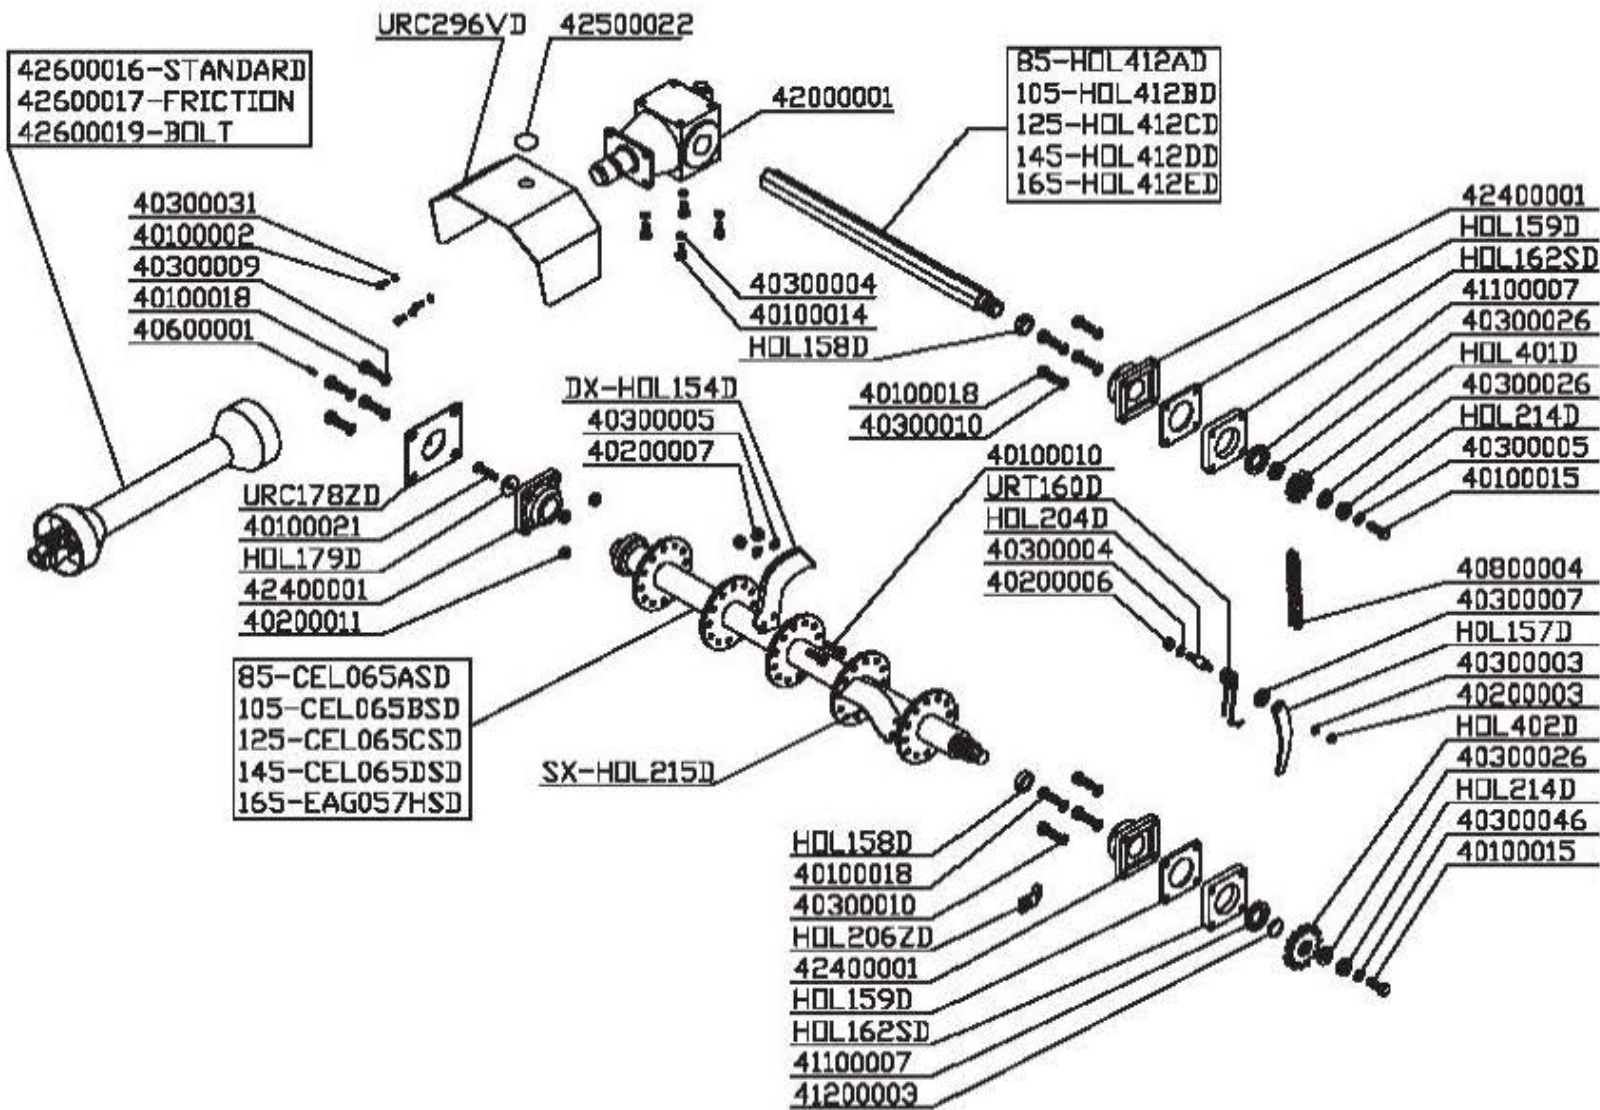

EAGLE

85 - 105 - 125 - 145 - 165

Zappa rice Fissa
Fixed Rotary Tiller
Fraise Five

TRASMISSIONE - DRIVE TRAIN COMPONENTS - TRANSMISSION

HOLIDAY R

85 - 105 - 125 - 145

Zappatrice Spastabile
Side Shift Rotary Tiller
Fraise Déportable

TRASMISSIONE - DRIVE TRAIN COMPONENTS - TRANSMISSION