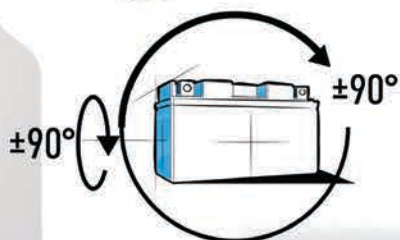

GEL12-20

High inclination

0% Spilling chance

AXCELL GEL batteries provide maximum performance and comfort! Ready to use and completely spill proof, Gel batteries are factory activated and do not require any acid initial filling or water refilling. Just install and forget! With high vibration resistance, Gel batteries are the best choice for all powersports, all-terrain and extreme uses.

BENEFITS

- > **Technology AGM**
- > **Ready to start**
  Install & forget
- > **100% Maintenance free**
  No water refilling
- > **Completely sealed and spill proof**
  Mounting up to 90°
- > **Maximum starting power**   icles
  For all powersport & heavy duty vel tant
- > **Ultra safe & highly vibration resis**
  For rough road conditions   ;
- > **Suitable for all weather conditions**
  With great heat & cold tolerance

VOLTAGE

12V

CAPACITY (20H)

21,1 AH

CAPACITY (10H)

20 AH

CCA (EN)

180 A

DIMENSIONS & WEIGHT

Length (L):	182 mm ±2mm
Width (W):	77 mm ±2mm
Height (H):	168 mm ±2mm
Weight:	5,30 Kg

TERMINAL (mm)