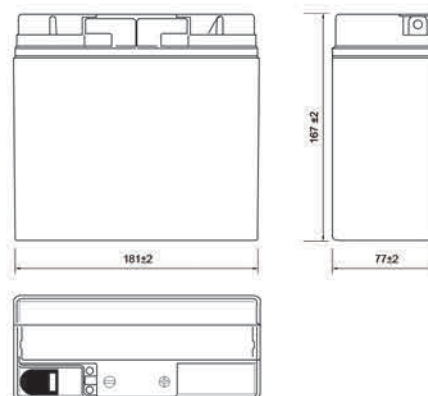

DIMENSIONS & WEIGHT

Length (L):	182 mm ±2mm
Width (W):	77 mm ±2mm
Height (H):	168 mm ±2mm
Weight:	5,30 Kg

TERMINAL (mm)