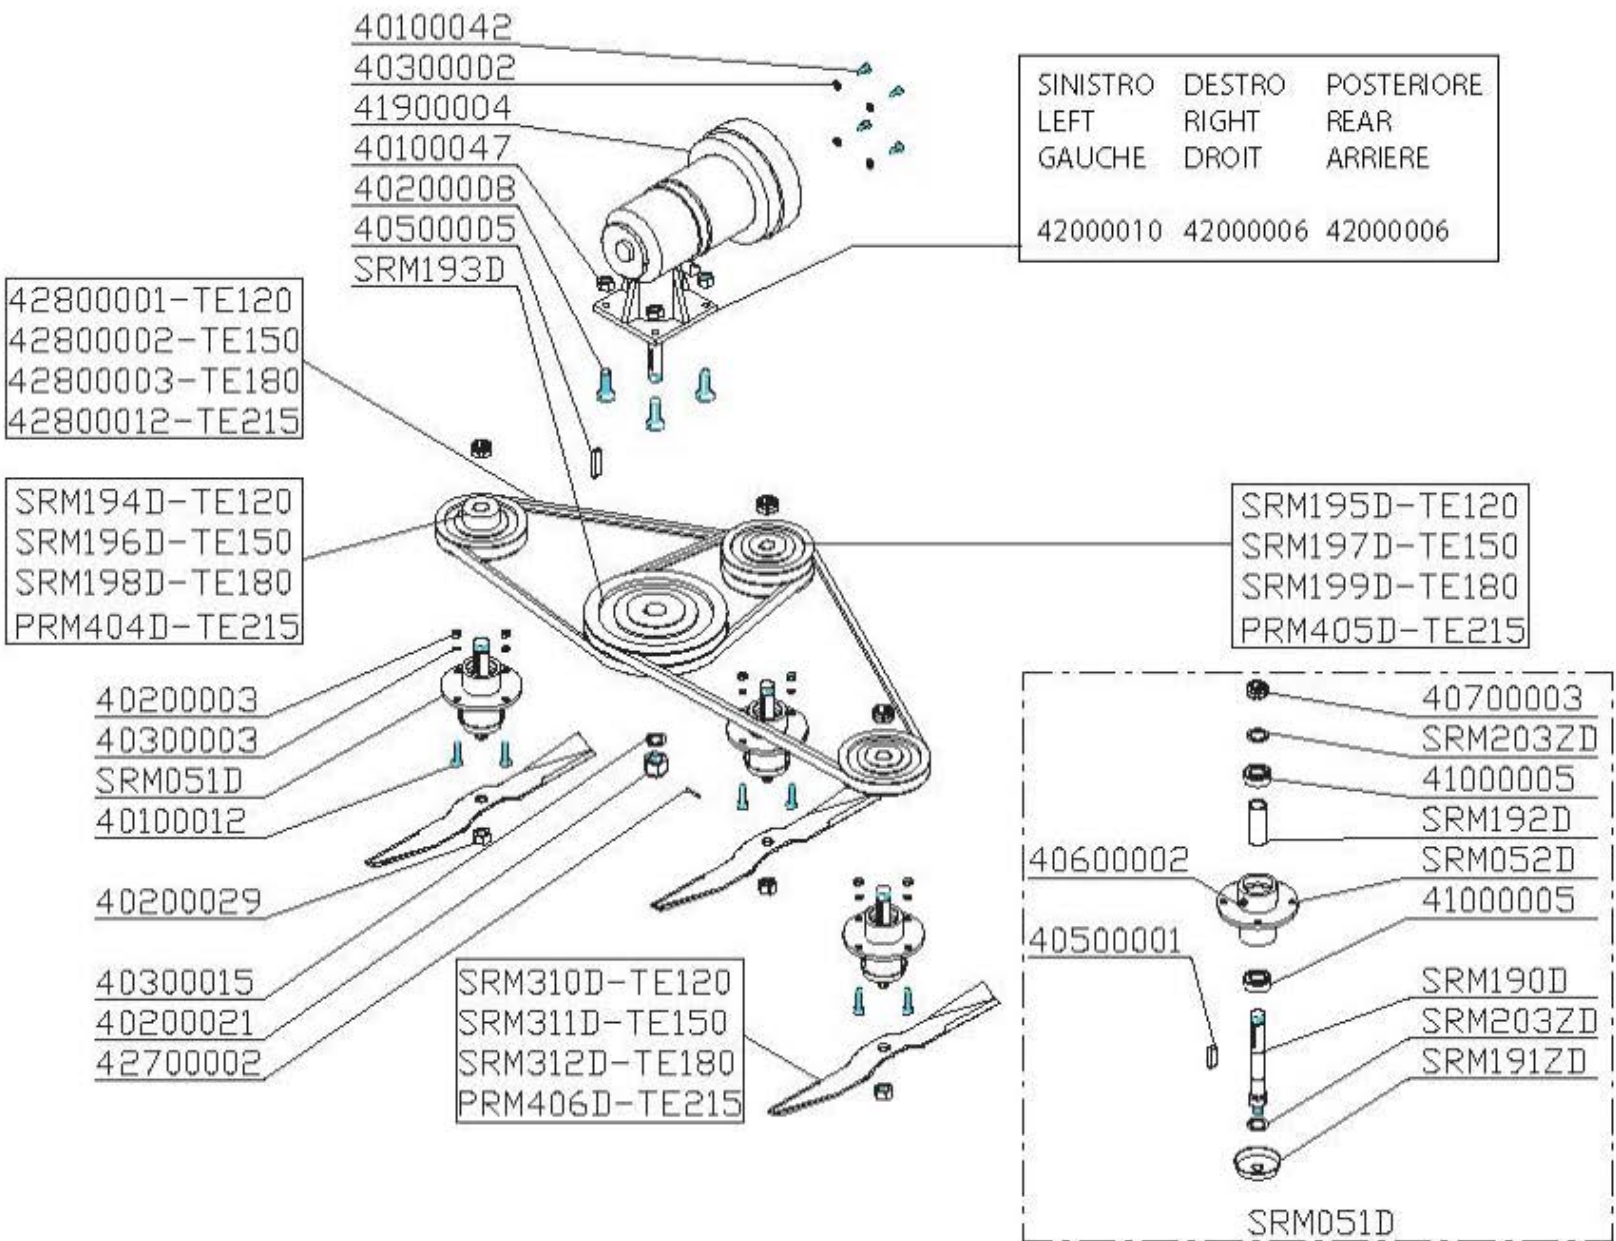

# SRM - FM

120 - 150 - 180 - 215

TRASMISSIONE - DRIVE TRAIN COMPONENTS - TRANSMISSION

Tagliarba di finitura  
Finishing Mower  
Tondeuse de finition

100

# OMEGA

11 - 12 - 14 - 15 - 17 - 19 - 21

Tagliarba di finitura  
Finishing Mower  
Tondeuse de finition

TRASMISSIONE - DRIVE TRAIN COMPONENTS - TRANSMISSION (PRM 120 - 150 - 180 - 215)

# PRM - FMRD

120 - 150 - 180 - 215

TRASMISSIONE - DRIVE TRAIN COMPONENTS - TRANSMISSION

Tagliarba di finitura  
Finishing Mower  
Tondeuse de finition

106

## TRASMISSIONE - DRIVE TRAIN COMPONENTS - TRANSMISSION

113