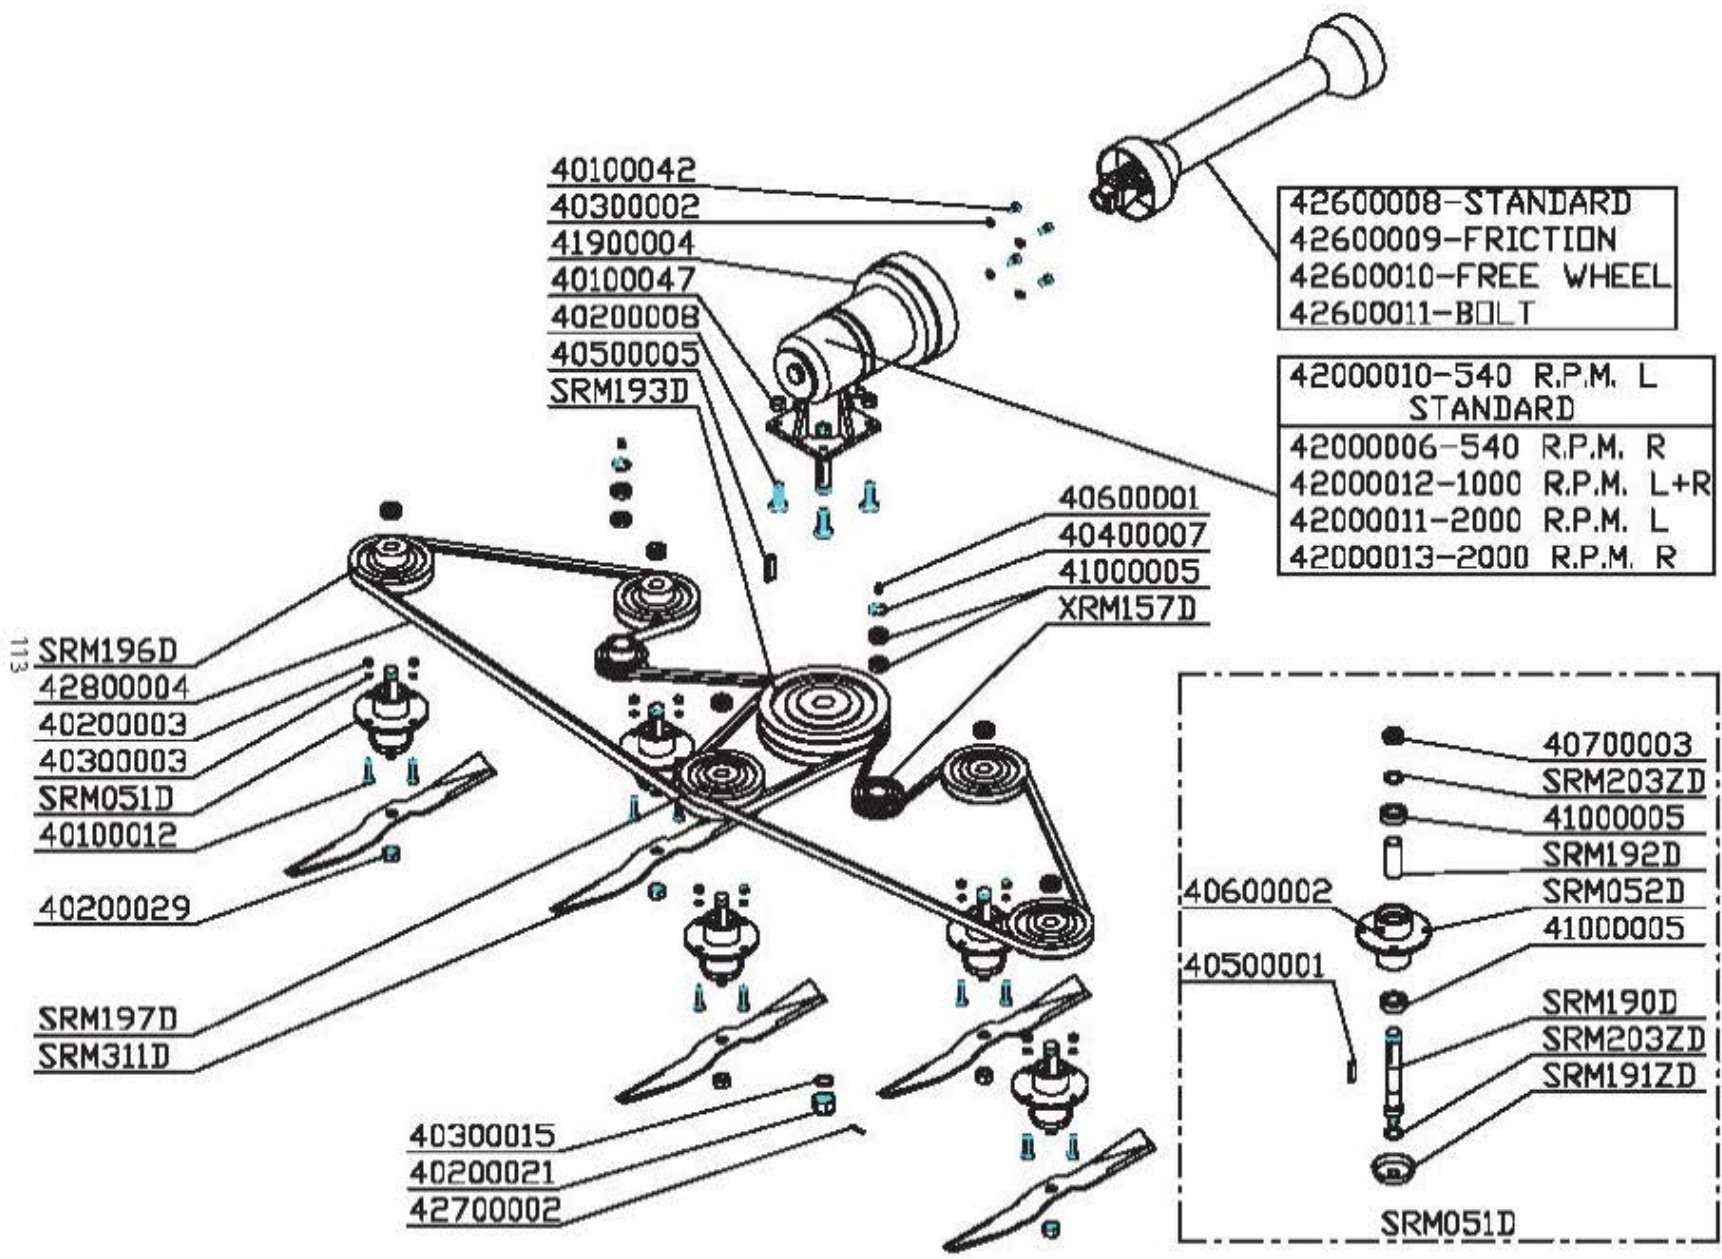

XRM - XFM

235

Tagliarba di finitura
Finishing Mower
Tondeuse de finition

TRASMISSIONE - DRIVE TRAIN COMPONENTS - TRANSMISSION

113