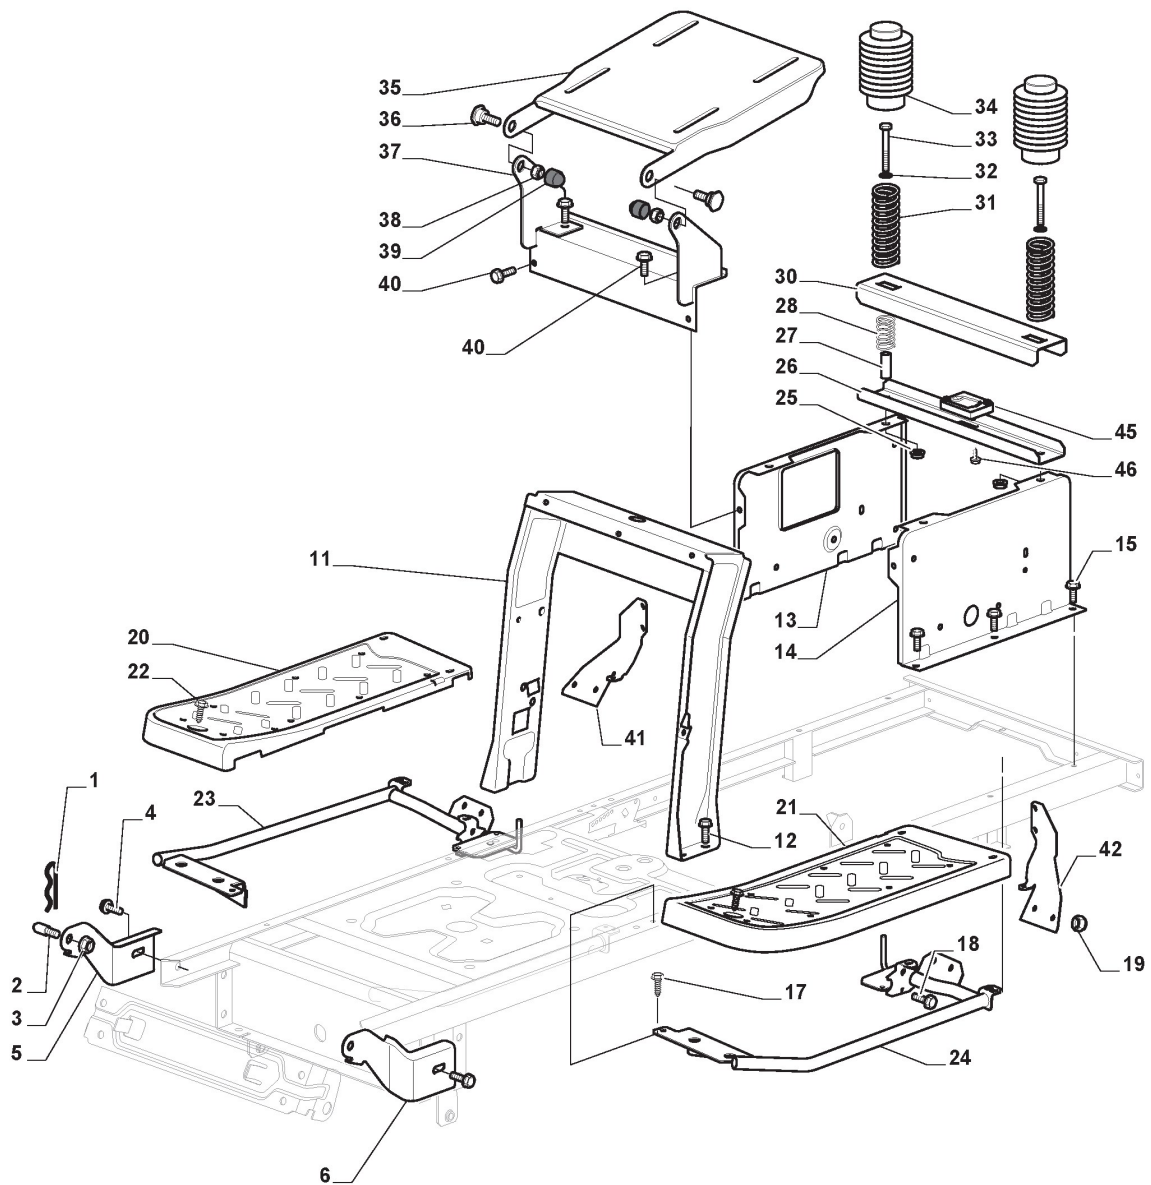

Chassis

Réf. N°	Q.té :	Code article	Description	Articles	De	Jusqu'à
1	1	124487998/0	Goupille			
2	2	125510079/0	Pivot			To S/N 19DA3RON
2	2	125510169/0	Pivot		From S/N 19DA3RON 003315	
3	2	112155000/0	Ecrou			
4	2	112735599/0	Vis			
5	1	325547225/0	Plaquette Droit			
6	1	325547227/0	Plaquette Gauche			
11	1	382785169/1	Support Tube De Direction			
12	4	125943009/0	Vis			
13	1	325785331/1	Support Siege Droit			
14	1	325785333/1	Support Siege Gauche			
15	6	125943009/0	Vis			
17	2	125943009/0	Vis			
18	2	125943009/0	Vis			
19	10	112155000/0	Ecrou			
20	1	325500041/1	Marchepied Droit			
21	1	325500043/1	Marchepied Gauche			
22	2	112735599/0	Vis			
23	1	382785223/0	Support Marchepied			
24	1	382785221/0	Support Marchepied			
25	2	112293201/0	Ecrou			
26	1	325820109/1	Support Siege			
27	2	125160048/0	Entretoise		From 01-Septem ber-2014	To
27	2	125160077/0	Entretoise			
28	2	125430263/0	Ressort			
30	1	325820111/0	Support			
31	2	125430264/0	Ressort			
32	2	112521350/0	Rondelle			
33	2	112691400/0	Vis			
34	2	325122002/0	Protecteur			
35	1	382547061/0	Plaquette			
36	2	122524970/2	Pivot			To
36	2	122524970/3	Goupille		From 01-Septem ber-2014	To S/N 20EA3RON
37	1	382820151/0	Support Siege		From S/N 20EA3RON 000612	
37	1	382820151/1	Support Siege			
38	2	112155010/0	Ecrou			
39	2	118203854/0	Capot			
40	12	125943009/0	Vis			
41	1	325650155/0	Support			To S/N 00271854
41	1	325650155/1	Support		S/N 269797	To S/N 20EA3RON
41	1	325650155/2	Support		From S/N 20BA3RON 006585	To S/N 20EA3RON
42	1	325650157/0	Support		From S/N DD325495 From S/N 20EA3RON	To S/N 20AA3RON 007470
42	1	325650157/1	Support			
42	1	325650157/2	Support			
45	1	325785379/0	Support			
46	2	112728686/0	Vis