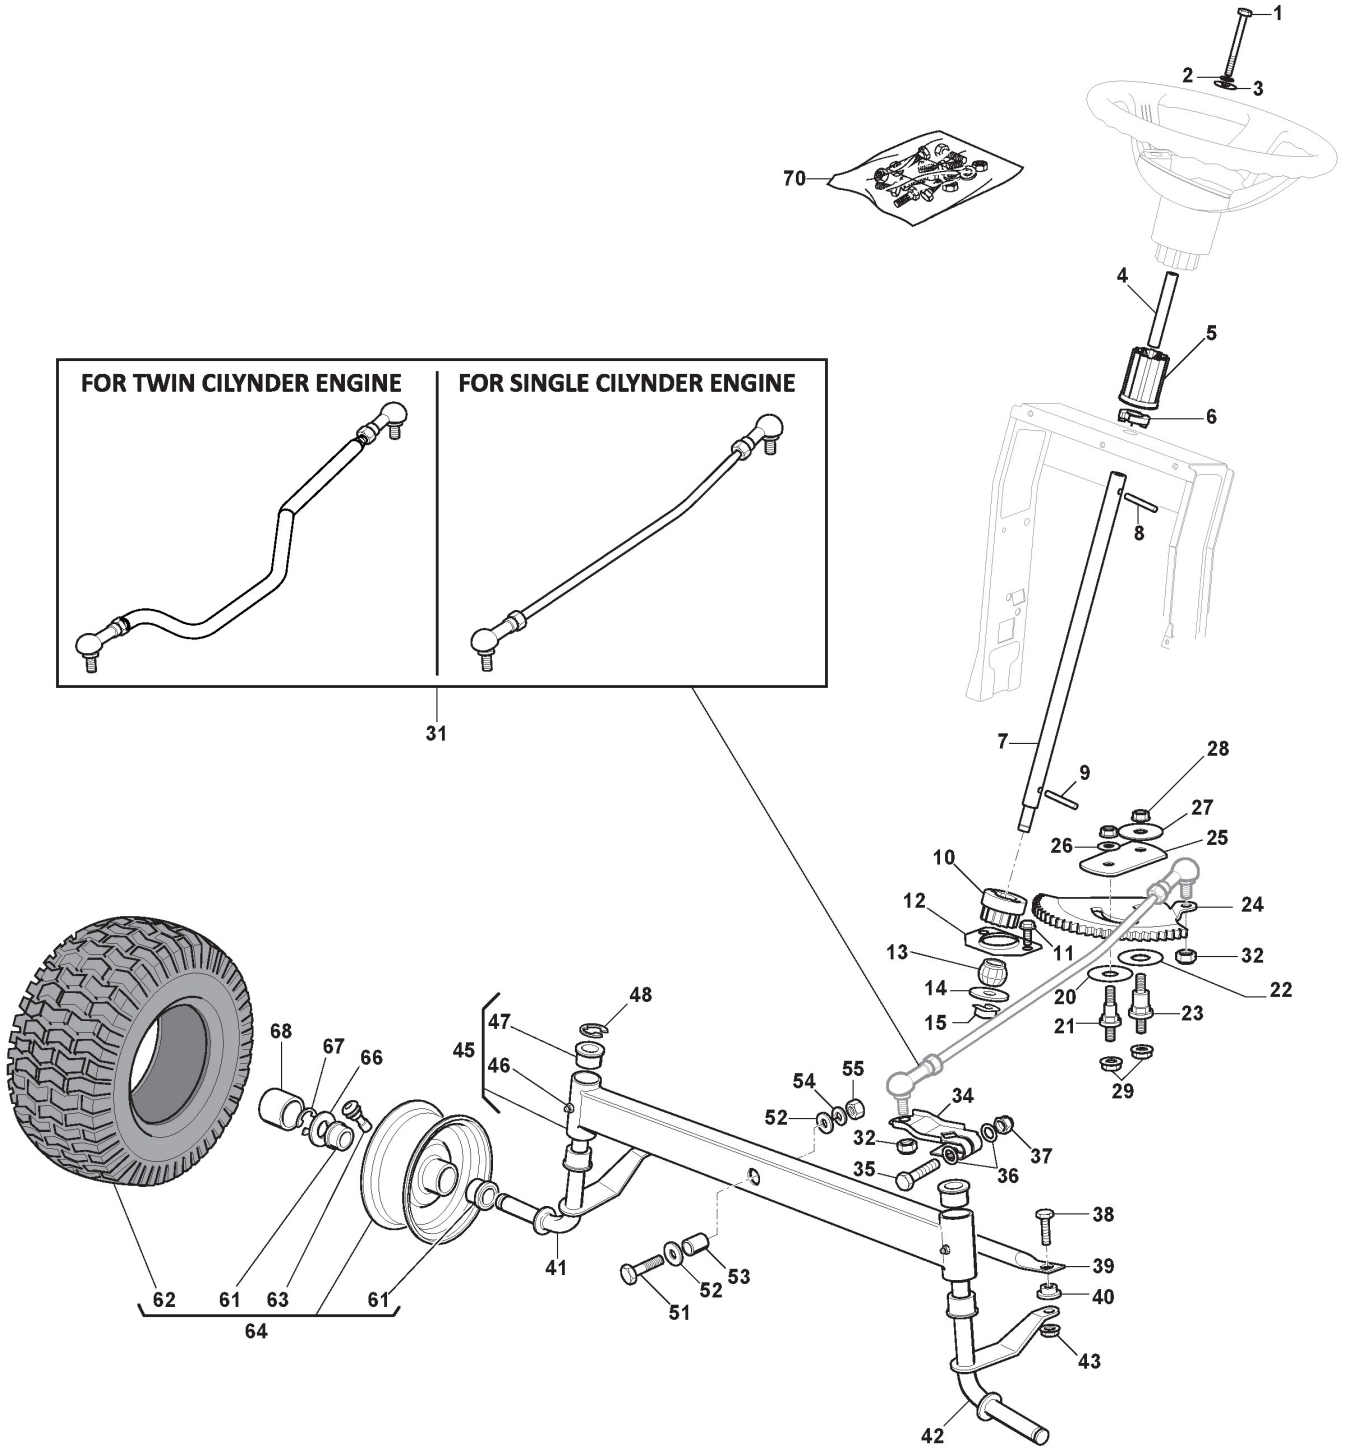

Barre De Direction

Réf. N°	Q.té :	Code article	Description	Articles	De	Jusqu'à
1	1	112692050/0	Vis			
2	1	112540260/0	Rondelle			
3	1	112523070/0	Rondelle			
4	1	125160047/0	Entretoise			
5	1	325785318/0	Support			
6	1	325038008/0	Douille			
7	1	125520007/0	Tube De Direction			
8	1	112620300/0	Ressort			
9	1	112622650/0	Goupille			
10	1	125570003/0	Pignon			
11	2	127943051/0	Vis			
12	1	325785213/1	Support			
13	1	325743000/0	Joint			
14	1	112521370/0	Rondelle			
15	1	112436030/0	Plaquette			
20	1	322672151/0	Rondelle Antifricion			
21	1	125510104/0	Pivot			To S/N 19LA3RON 007423
21	1	125510173/0	Pivot		From S/N 19FA3RON 000287	
22	1	125670023/0	Rondelle			
23	1	125510109/0	Pivot			To S/N 19FA3RON 000287
23	1	125510165/0	Pivot		From S/N 19FA3RON 000287	
24	1	325735519/0	Secteur Direction			
25	1	325547233/0	Plaquette			
26	1	112369500/0	Disque Elastique			
27	1	122160400/0	Disque Elastique			
28	2	112155010/0	Ecrou			
29	2	112155010/0	Ecrou			
31	1	382000566/2	Barre De Direction	For Single Cylinder Engine		
32	2	112156602/0	Ecrou			
34	1	325318243/0	Levier			To S/N 19FA3RON 000287
34	1	382318323/0	Levier commande de direction		From 17-June-20 19	To S/N 19FA3RON 000055
35	1	112692390/0	Vis			To S/N 19FA3RON 000055
35	1	112692395/2	Vis		From 17-June-20 19	To S/N 19FA3RON 000103
36	2	112521360/0	Rondelle	no more needed		To S/N 19FA3RON 000103
37	1	112155020/0	Ecrou		From 17-June-20 19	To S/N 19FA3RON 000103
37	1	112156602/0	Ecrou			To S/N 19FA3RON 000103
38	2	125510103/0	Pivot			
39	1	325840029/0	Tirant			
40	2	325038007/0	Douille			
41	1	382230373/0	Fuseau Droit			To S/N 19FA3RON 000055
41	1	382230373/1	Fuseau Droit		From S/N 19FA3RON 000055	To S/N 19FA3RON 000103
42	1	382230375/0	Fuseau Gauche			To S/N 19FA3RON 000103
42	1	382230375/1	Fuseau Gauche		From S/N 19FA3RON 000103	
43	2	112155000/0	Ecrou			
45	1	382034030/0	Balancier Avec Douille Et Graisseur			
46	2	112379511/0	Graisseur			
47	4	125034002/1	Douille			
48	1	112001010/0	Anneau Benzing