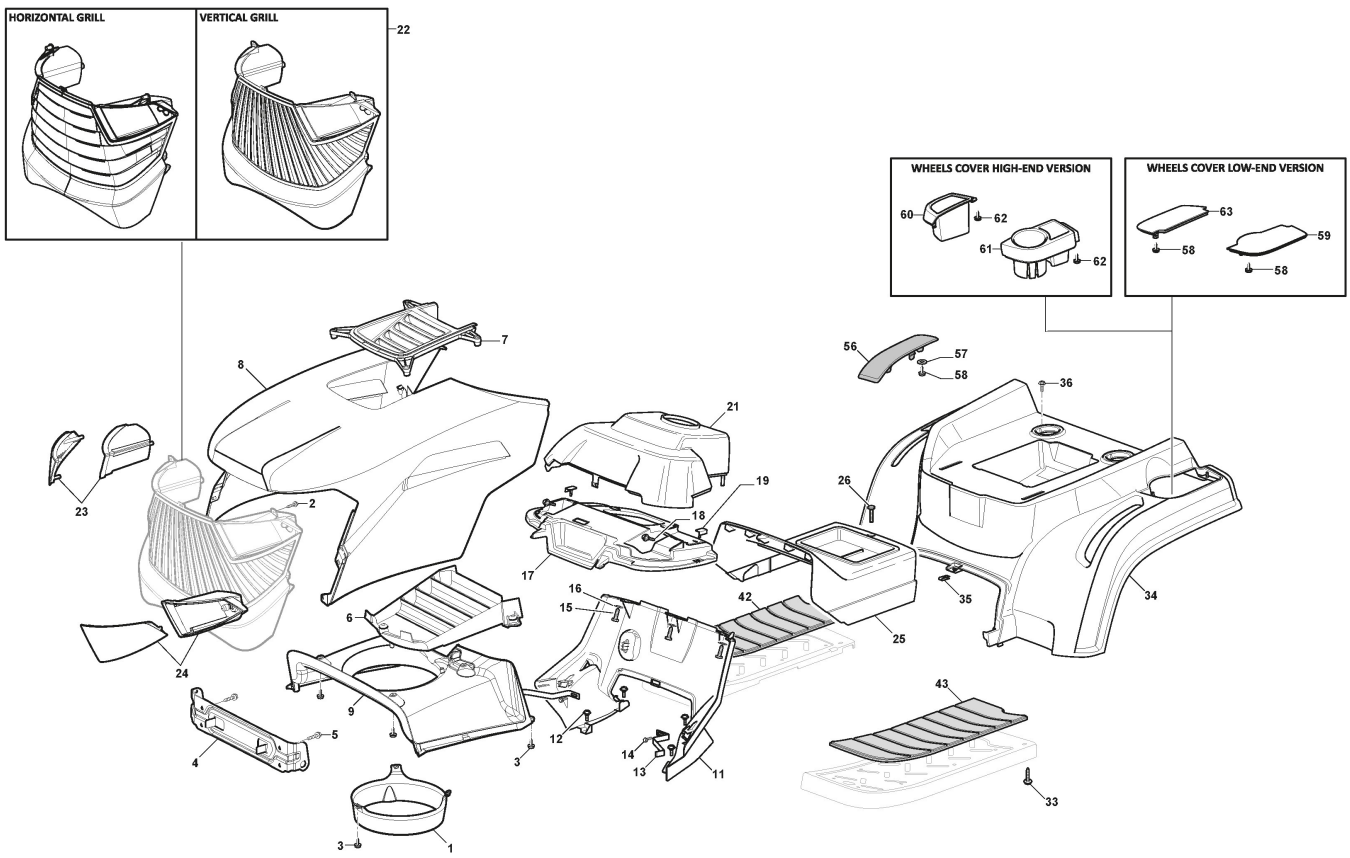

Carrosserie

Réf. N°	Q.té :	Code article	Description	Articles	De	Jusqu'à
1	1	325108105/0	Convoyeur Air	only with Single Cylinder Engine		
2	6	112728691/0	Vis			
3	12	112728686/0	Vis			
4	1	325785551/0	Support Capot			
5	4	112735403/0	Vis			
6	1	325263312/0	Grille D'Aspiration	Grey NCS		
7	1	325263311/0	Grille D'Aspiration	Grey NCS		
8	1	325076990/0	Capot Jaune	Yellow Stiga		
8	1	325077012/0	Capot Noir	Black		
9	1	325108107/0	Convoyeur Air	Grey NCS		
11	1	325785298/0	Support Tableau Comm.			
12	4	125943010/0	Vis			
13	2	325270325/0	Guide			
14	6	112735599/0	Vis			
15	3	112735406/0	Vis			
16	3	112523040/0	Rondelle			
17	1	325120259/2	Console			
18	2	125943010/0	Vis			
19	2	325260003/0	Caoutchouc			
21	1	325120203/0	Couvercle	for Bonnet MP - Low Dashboard without hole		
22	1	325077004/0	Capot avant	Black - Horizontal Grill		
23	1	382185510/0	Panneau Droit			
24	1	382185511/0	Panneau Gauche			
25	1	325110383/2	Couvre, Rouge	Light Red		
25	1	325110396/2	Couvre Central, Jaune			
25	1	325110397/1	Couvre Central Noir			
25	1	325110398/1	Couvre Central Gris	Light Grey		
25	1	325110423/0	Couvre, Blanc			
25	1	325110463/0	Couvre Central Gris	Grey NCS S8000-N		
25	1	325110478/0	Couvre Central Rouge	Dark Red		
26	1	125943010/0	Vis			
33	4	112735406/0	Vis			
34	1	325110432/1	Couvre Roues Rouge	Light Red		
34	1	325110433/0	Couvre-Roues Blanc			
34	1	325110435/0	Couvre-Roues Noir			
34	1	325110438/1	Couvre Roues Jaune			
34	1	325110442/0	Couvre Roues Gris	Light Grey		
34	1	325110480/0	Couvre Roues Rouge	Dark Red		
35	1	112437506/0	Plaquette			
36	2	125943010/0	Vis			
42	1	325110384/0	Couvre Marchepied Droit	As Optional - Not present on all assortment		
43	1	325110385/0	Couvre Marchepied Gauche	As Optional - Not present on all assortment		
56	1	325207203/0	Couvercle			
57	4	112523050/0	Rondelle			
58	4	112735403/0	Vis			
59	1	325207197/0	Couvercle