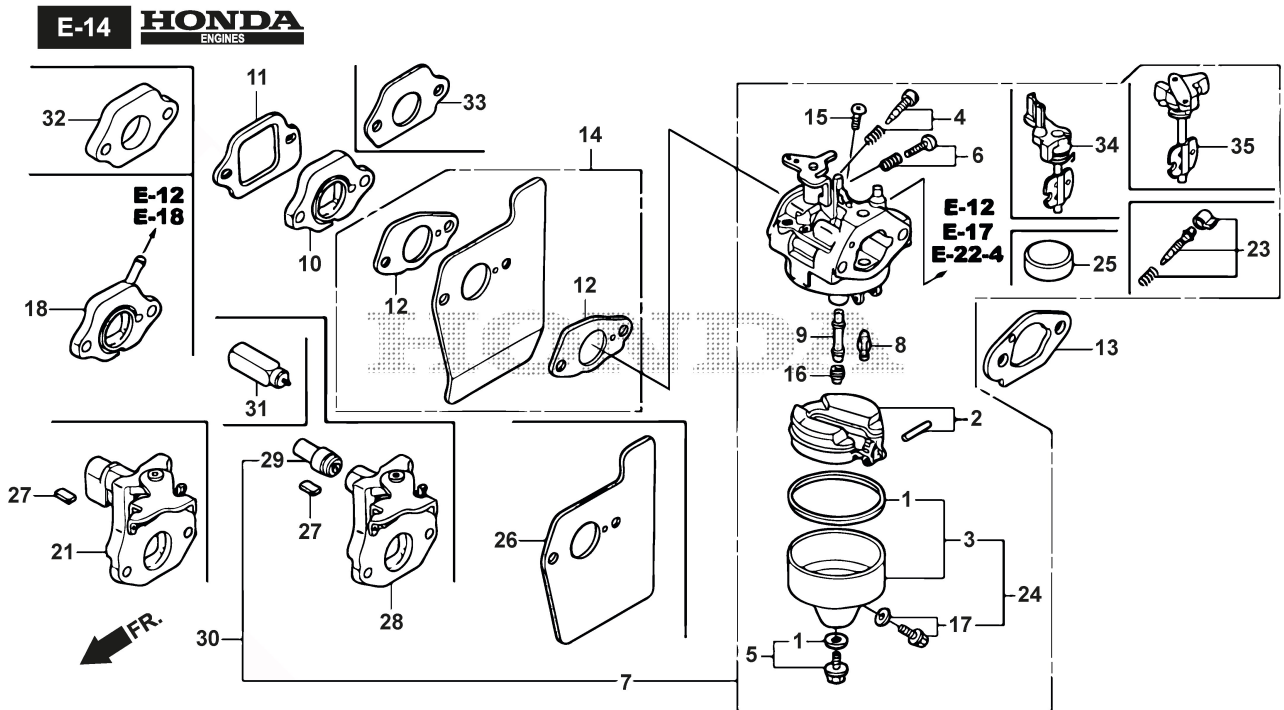

Carburetor

Réf. N°	Q.té :	Code article	Description	Articles	De	Jusqu'à
1	1	HONDA_SP	Honda Spare Parts	Honda: 16010-883-015 - PACKING SET		
2	1	118551931/0	Float Set	Honda: 16013-ZL1-003		
3	1	118551932/0	Chamber Set, Float	Honda: 16015-ZOL-881		
5	1	118551937/0	Screw Set	Honda: 16028-ZK7-S91		
6	1	HONDA_SP	Honda Spare Parts	Honda: 16029-ZG0-901 - SCREW SET (THROTTLE STOP)		
7	1	118551651/0	Carburetor Assy. (Bb76F A)	Honda: 16100-ZOL-N21		
7	1	118551656/0	Carburetor Assy. (Bb75G A)	Honda: 16100-Z8B-871		
7	1	118551658/0	Carburetor Assy. (Bb76A A)	Honda: 16100-Z8B-901		
8	1	HONDA_SP	Honda Spare Parts	Honda: 16155-ZM0-013 - VALVE, FLOAT		
9	1	HONDA_SP	Honda Spare Parts	Honda: 16166-Z2C-003 - NOZZLE, MAIN		
9	1	HONDA_SP	Honda Spare Parts	Honda: 16166-Z8B-901 - NOZZLE, MAIN		
11	1	118551949/0	Packing, Insulator	Honda: 16212-ZL8-000		
15	1	HONDA_SP	Honda Spare Parts	Honda: 93500-050061H - SCREW, PAN, 5X6		
16	-1	HONDA_SP	Honda Spare Parts	Honda: 99101-1240550 - JET, MAIN, #55		
16	-1	HONDA_SP	Honda Spare Parts	Honda: 99101-1240580 - JET, MAIN, #58		
16	1	HONDA_SP	Honda Spare Parts	Honda: 99101-1240600 - JET, MAIN, #60		
16	-1	HONDA_SP	Honda Spare Parts	Honda: 99101-1240620 - JET, MAIN, #62		
16	1	HONDA_SP	Honda Spare Parts	Honda: 99101-1240650 - JET, MAIN, #65		
25	1	HONDA_SP	Honda Spare Parts	Honda: 16148-Z1L-851 - CAP, CHOKE DUST		
26	1	118552122/0	Guide, Air	Honda: 19651-ZOL-000		
28	1	118552010/0	Control Assy., Choke	Honda: 16600-Z8B-900		
28	1	118552011/0	Control Assy., Choke	Honda: 16600-Z8D-840		
31	1	118552014/0	Thermowax Assy.	Honda: 16620-Z8D-305		
33	1	118551947/0	Packing, Insulator	Honda: 16212-Z8B-900		
34	1	HONDA_SP	Honda Spare Parts	Honda: 16044-Z8B-901 - CHOKE SET