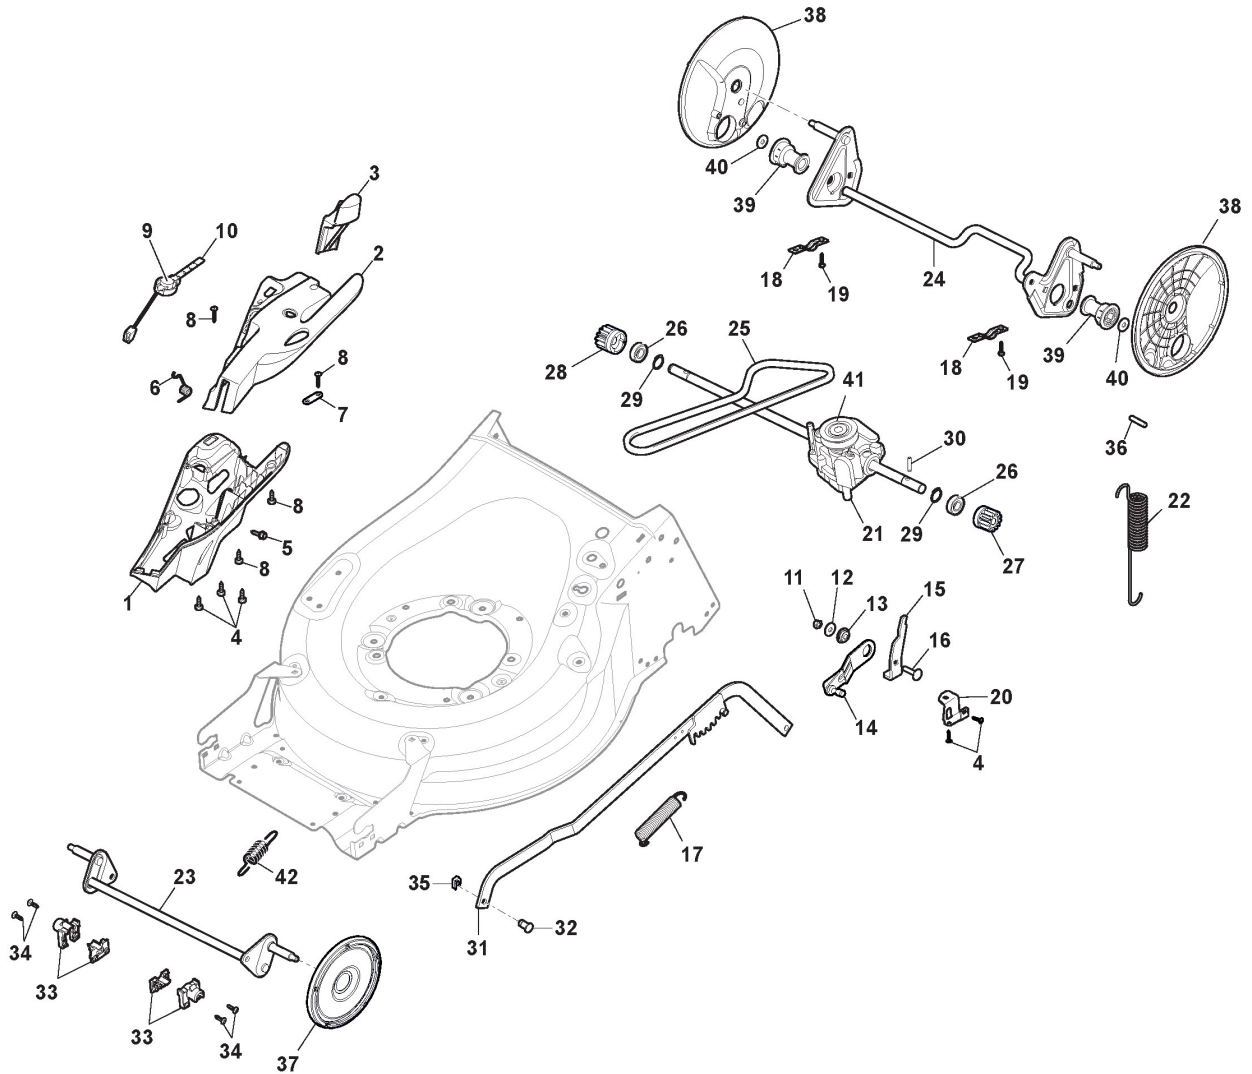

Châssis Et Reglage Hauter Decoupe

Réf. N°	Q.té :	Code article	Description	Articles	De	Jusqu'à
1	1	322055262/0	Couvercle Inferieur			
2	1	322055263/0	Couvercle supérieur			
3	1	322602026/0	Bouton			
4	5	112728699/0	Vis			
5	1	125943004/0	Vis			
6	1	122450477/0	Ressort			
7	1	322981471/1	Plaquette			
8	5	112728697/0	Vis			
9	1	322602027/0	Lentille			
10	1	322602028/0	Télespectateur			
11	1	112154510/0	Ecrou			
12	1	112523040/0	Rondelle			
13	1	122517873/0	Pivot			
14	1	381003475/0	Levier, Reglage Hauteur			To
14	1	381003475/1	Levier, Reglage Hauteur		From 01-Septem ber-2015	To 31-August- 2017
14	1	381003475/2	Levier, Reglage Hauteur			
15	1	322778475/0	Etrier			
16	1	112815270/0	Vis			
17	1	122450480/0	Ressort			
18	2	322545152/0	Plaquette			
19	4	112728697/0	Vis			
20	1	322778473/0	Etrier			To
20	1	322778473/1	Etrier		From 01-Septem ber-2018	
21	1	181003114/0	Groupe Traction			
22	1	122450478/0	Ressort			
23	1	381302881/0	Axe Roues Avant			To S/N
23	1	381302881/1	Axe Roues Avant		From S/N 20EA2WBH 075268	To S/N
24	1	381302891/0	Axe Roues Arriere			
24	1	381302891/1	Axe Roues Arriere		From S/N 20EA2WBH 075268	
25	1	135063900/0	Courroie			
26	2	119216035/0	Roulement			
27	1	122570110/1	Pignon Droit			
28	1	122570120/1	Pignon Gauche			
29	4	112608600/0	Seeger			
30	2	122753000/0	Goupille			
31	1	381002047/0	Tige Commande de Roues			To S/N
31	1	381002047/1	Tige Commande de Roues		From S/N 20EA2WBH 075268	
32	2	122519820/0	Pivot			
33	2	322785305/0	Support			To
33	2	322785305/1	Support		From	31-August- 2015
34	4	112728697/0	Vis			
35	2	112436051/0	Plaquette			
36	1	112645708/0	Pivot			
37	2	322600247/0	Protection Roue			
38	2	322600205/1	Protection Roue			
39	2	322042068/0	Douille			
40	2	112521371/0	Rondelle			
41	1	122601909/0	Poulie