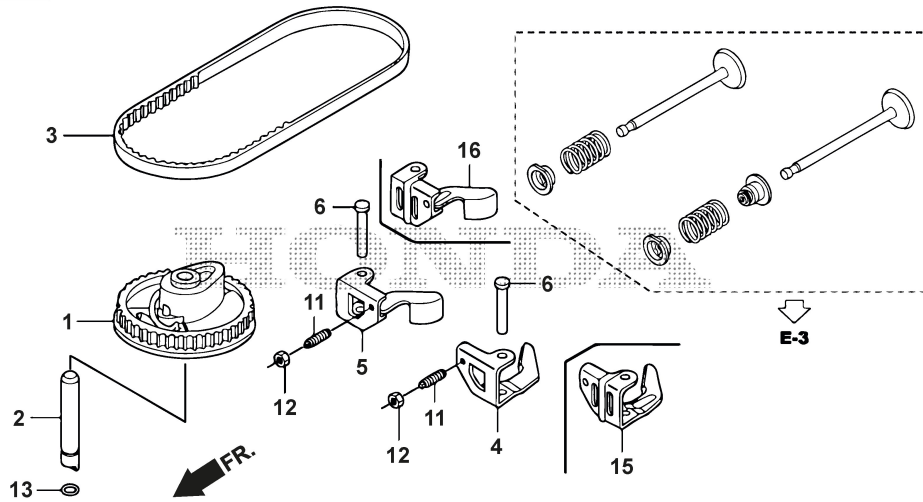

E-10 **HONDA**
ENGINES

Cam Pulley

Réf. N°	Q.té :	Code article	Description	Articles	De	Jusqu'à
1	1	118551821/0	Pulley Comp., Camshaft	Honda: 14320-Z8D-000		
2	1	118551822/0	Shaft, Cam Pulley	Honda: 14324-Z8B-000		
3	1	118551826/0	Belt, Timing (84Hu6 G-200)	Honda: 14400-Z8B-003		
6	2	118551846/0	Shaft, Rocker Arm	Honda: 14461-ZL8-000		
11	2	118552220/0	Screw, Tappet Adjusting	Honda: 90012-333-000		
12	2	118552230/0	Nut, Tappet Adjusting	Honda: 90206-001-000		
13	1	118552263/0	O-Ring, 6.8X1.9 (Arai)	Honda: 91301-ZM0-V31		
15	1	118551831/0	Arm, In. Valve Rocker	Honda: 14431-Z0J-000		
16	1	118551838/0	Arm, Ex. Valve Rocker	Honda: 14441-Z0J-000