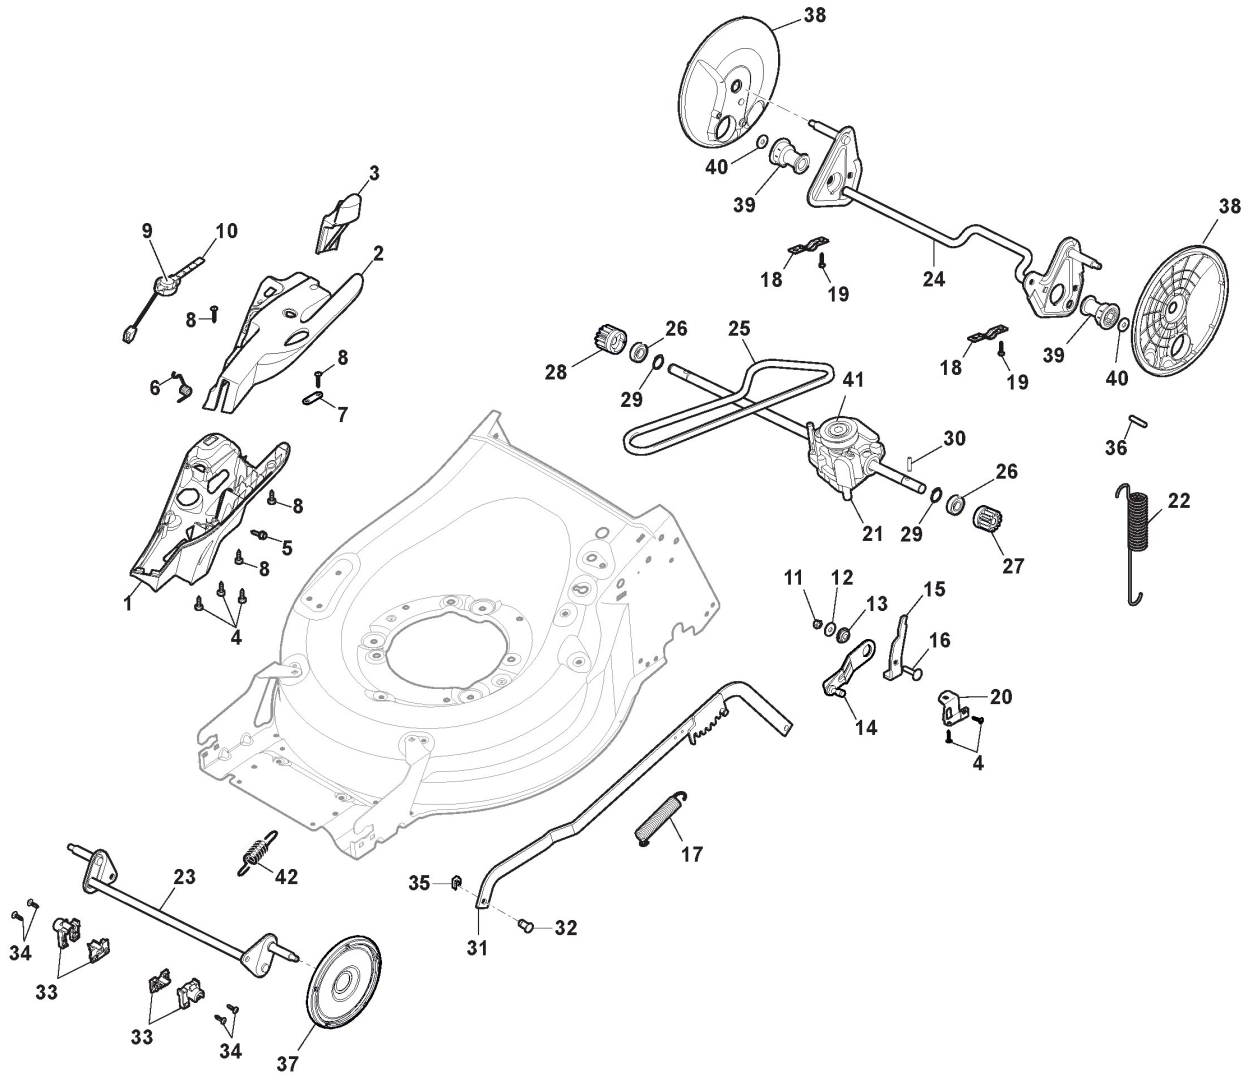

Châssis Et Reglage Hauter Decoupe

Réf. N°	Q.té :	Code article	Description	Articles	De	Jusqu'à
1	1	322055262/0	Couvercle Inferieur			
2	1	322055263/0	Couvercle supérieur			
3	1	322602026/0	Bouton			
4	5	112728699/0	Vis			
5	1	125943004/0	Vis			
6	1	122450477/0	Ressort			
7	1	322981471/1	Plaquette			
8	5	112728697/0	Vis			
9	1	322602027/0	Lentille			
10	1	322602028/0	Télespectateur			
11	1	112154510/0	Ecrou			
12	1	112523040/0	Rondelle			
13	1	122517873/0	Pivot			
14	1	381003475/0	Levier, Reglage Hauteur			To
14	1	381003475/1	Levier, Reglage Hauteur		From 01-Septem ber-2015	To 31-August- 2017
14	1	381003475/2	Levier, Reglage Hauteur			
15	1	322778475/0	Etrier			
16	1	112815270/0	Vis			
17	1	122450480/0	Ressort			
18	2	322545152/0	Plaquette			
19	4	112728697/0	Vis			
20	1	322778473/0	Etrier			To
20	1	322778473/1	Etrier		From 01-Septem ber-2018	
21	1	181003114/0	Groupe Traction			
22	1	122450478/0	Ressort			
23	1	381302881/0	Axe Roues Avant			To S/N
23	1	381302881/1	Axe Roues Avant		From S/N 20EA2WBH 075268	To S/N
24	1	381302891/0	Axe Roues Arriere			
24	1	381302891/1	Axe Roues Arriere		From S/N 20EA2WBH 075268	
25	1	135063900/0	Courroie			
26	2	119216035/0	Roulement			
27	1	122570110/1	Pignon Droit			
28	1	122570120/1	Pignon Gauche			
29	4	112608600/0	Seeger			
30	2	122753000/0	Goupille			
31	1	381002047/0	Tige Commande de Roues			To S/N
31	1	381002047/1	Tige Commande de Roues		From S/N 20EA2WBH 075268	
32	2	122519820/0	Pivot			
33	2	322785305/0	Support			To
33	2	322785305/1	Support		From	31-August- 2015
34	4	112728697/0	Vis			
35	2	112436051/0	Plaquette			
36	1	112645708/0	Pivot			
37	2	322600247/0	Protection Roue			
38	2	322600205/1	Protection Roue			
39	2	322042068/0	Douille			
40	2	112521371/0	Rondelle			
41	1	122601909/0	Poulie