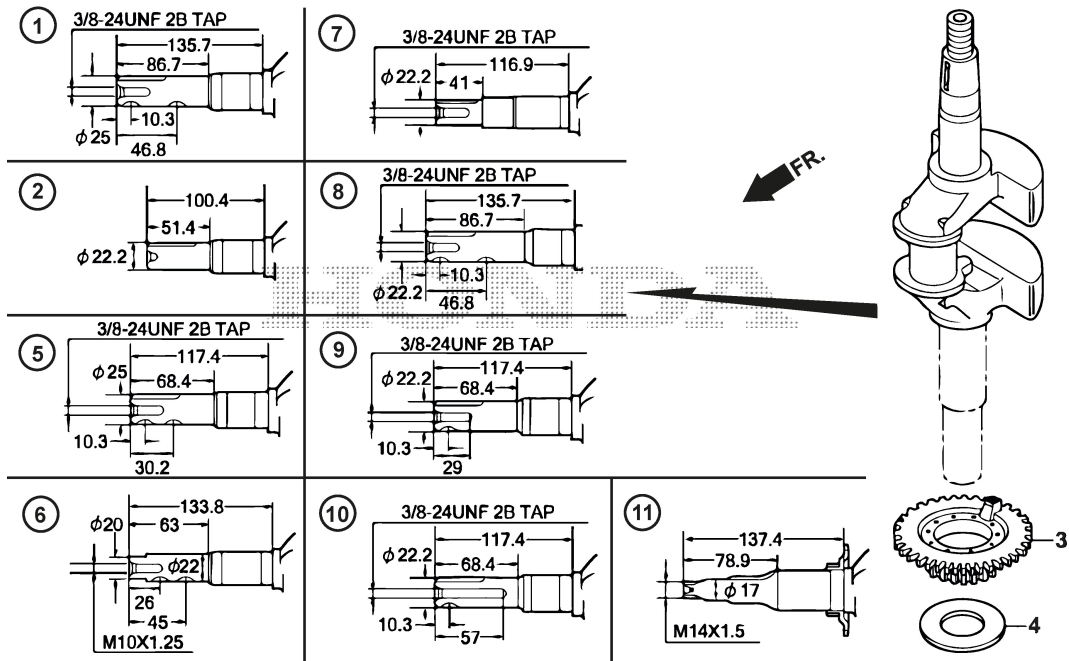

E-7-1 HONDA
ENGINES

Crankshaft

Réf. N°	Q.té :	Code article	Description	Articles	De	Jusqu'à
3	1	118551810/0	Pulley, Timing Belt Drive	Honda: 13621-Z8B-900		
4	1	118552237/0	Washer, Thrust	Honda: 90402-Z0Y-000		
5	1	118551803/0	Crankshaft	Honda: 13311-Z8B-950