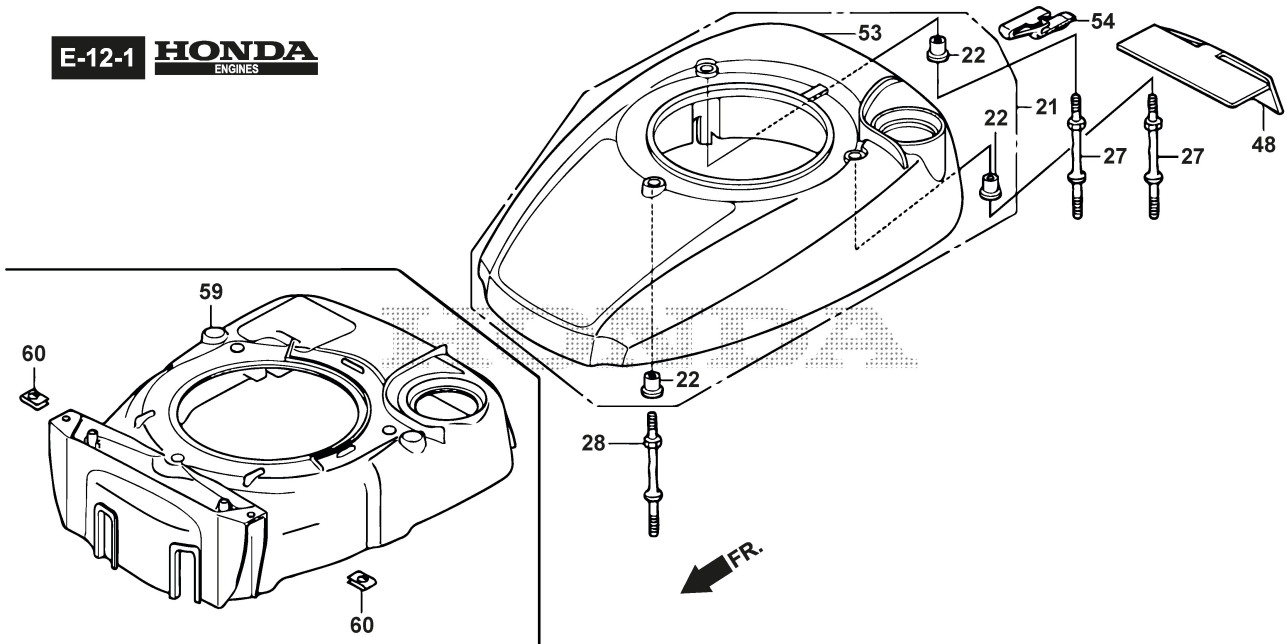

E-12-1 **HONDA**
ENGINES

Fan Cover

Réf. N°	Q.té :	Code article	Description	Articles	De	Jusqu'à
6	1	118552021/0	Cock Assy., Fuel	Honda: 16950-Z0Y-003		
7	1	118552022/0	Strainer, Fuel	Honda: 16952-Z8B-000		
8	1	HONDA_SP	Honda Spare Parts	Honda: 16961-Z0L-900 - STAY, FUEL COCK		
9	1	118552049/0	Tank, Fuel	Honda: 17511-Z8B-801		
10	1	118552051/0	Seal, Fuel Filler Neck	Honda: 17514-Z0L-000		
12	1	118552055/0	Rubber A, Tank Mounting	Honda: 17532-Z8B-800		
13	1	118552058/0	Rubber B, Tank Mounting	Honda: 17533-Z8B-800		
14	1	118552060/0	Nut, Tank Mounting	Honda: 17534-Z0L-000		
16	1	118552065/0	Gauge, Fuel Level	Honda: 17636-Z0L-010		
24	1	HONDA_SP	Honda Spare Parts	Honda: 90013-883-000 - BOLT, FLANGE, 6X12 (CT200)		
25	1	HONDA_SP	Honda Spare Parts	Honda: 90015-883-000 - BOLT, FLANGE, 6X28 (CT200)		
27	2	118552226/0	Bolt, Stud (Fan Cover)	Honda: 90043-Z8D-010		
28	1	118552226/0	Bolt, Stud (Fan Cover)	Honda: 90043-Z8D-010		
33	1	HONDA_SP	Honda Spare Parts	Honda: 93913-25220 - SCREW, TAPPING, 5X12 (PO)		
35	1	HONDA_SP	Honda Spare Parts	Honda: 91424-Z8B-901 - TUBE, FUEL, 4.5X110		
36	1	HONDA_SP	Honda Spare Parts	Honda: 91427-Z8B-901 - TUBE, FUEL, 7.3X160		
37	2	HONDA_SP	Honda Spare Parts	Honda: 95002-50000 - CLIP, TUBE (C9)		
39	2	HONDA_SP	Honda Spare Parts	Honda: 95002-02130 - CLIP, TUBE (B12.5)		
53	1	HONDA_SP	Honda Spare Parts	Honda: 19611-Z8B-900ZB - COVER, FAN *NH1*		
54	1	118552052/0	Clip, Tank Mounting *Nh1*	Honda: 17516-Z8B-900ZD		
54	1	HONDA_SP	Honda Spare Parts	Honda: 17516-Z8B-900ZE - CLIP, TANK MOUNTING *T89*		
55	2	HONDA_SP	Honda Spare Parts	Honda: 90014-952-000 - BOLT, FLANGE, 6X14 (CT200)		
56	1	118552064/0	Cap Assy., Fuel Tank	Honda: 17620-ZL8-023		
57	1	HONDA_SP	Honda Spare Parts	Honda: 17622-888-010 - SPONGE, FUEL CAP BREATHER		
58	1	HONDA_SP	Honda Spare Parts	Honda: 17624-ZE7-000 - PACKING, FUEL CAP		
59	1	118552109/0	Cover, Fan *Nh1*	Honda: 19611-Z8B-V40ZC		
60	2	HONDA_SP	Honda Spare Parts	Honda: 66871-611-000 - NUT, CENTER PANEL