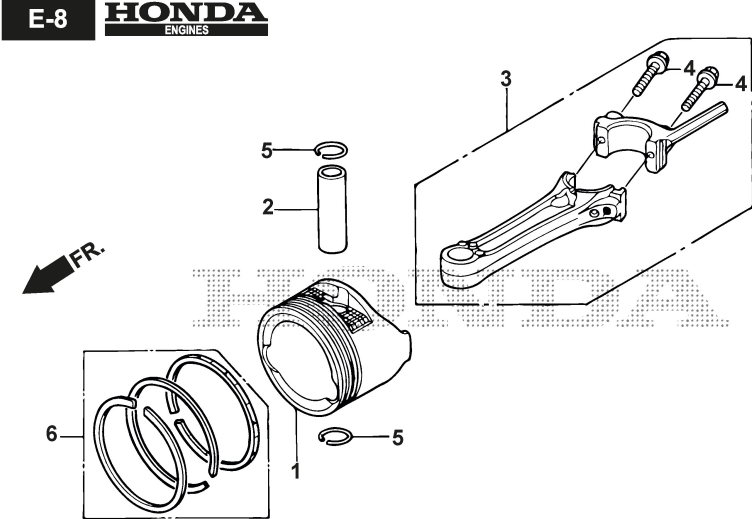

Piston/Connecting Rod

Réf. N°	Q.té :	Code article	Description	Articles	De	Jusqu'à
1	1	118551774/0	Piston	Honda: 13101-Z8A-900		
2	1	118551783/0	Pin, Piston	Honda: 13111-Z8B-000		
3	1	118551790/0	Rod Assy., Connecting	Honda: 13200-Z0J-000		
4	2	HONDA_SP	Honda Spare Parts	Honda: 90006-Z8B-000 - BOLT, CONNECTING ROD		
5	2	118552241/0	Clip, Piston Pin, 13Mm	Honda: 90551-ZE0-000		
6	1	118551758/0	Ring Set, Piston (Std.) (Teikoku)	Honda: 13010-Z0L-014