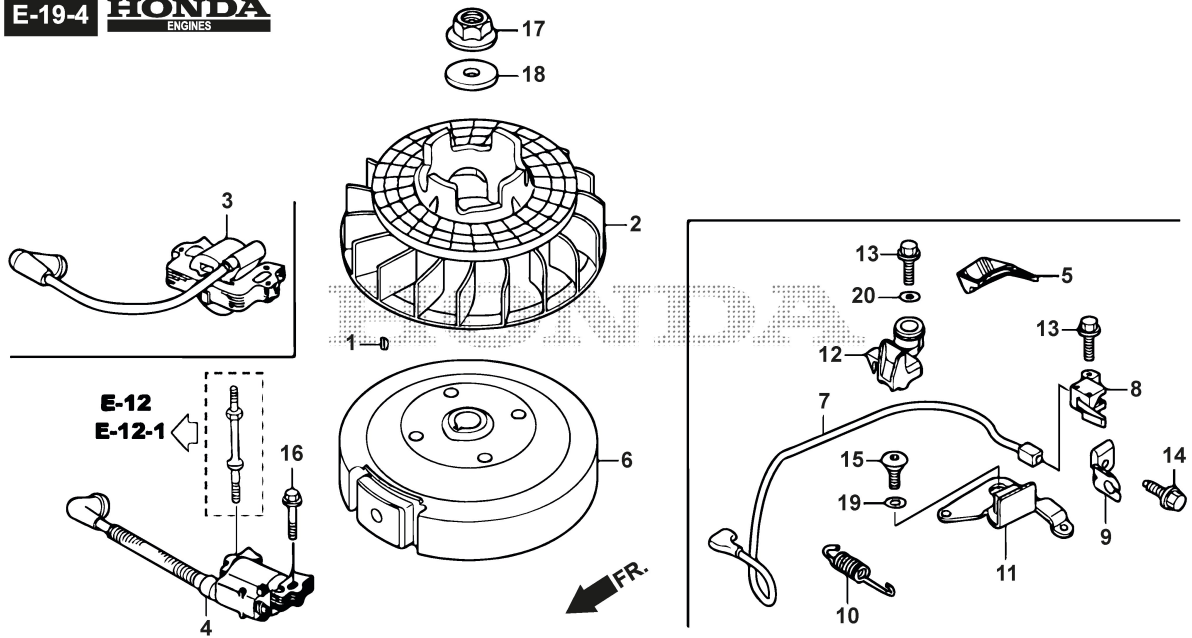

E-19-4 **HONDA**
ENGINES

Flywheel - GCV160A0 S4 GB SD

Réf. N°	Q.té :	Code article	Description	Articles	De	Jusqu'à
1	1	118551807/0	Key, Special Woodruff, 25X18	Honda: 13331-Z8B-900		
2	1	118552097/0	Fan, Cooling	Honda: 19511-Z8B-900		
3	1	118551695/0	Coil Assy., Ignition (Phelon)	Honda: 30500-Z8B-903		
5	1	HONDA_SP	Honda Spare Parts	Honda: 30549-Z8B-900 - CLAMPER, CORD		
6	1	118552170/0	Flywheel Comp. (Phelon)	Honda: 31110-Z0Y-003		
7	1	118552196/0	Cord, Stop Switch	Honda: 32195-Z8B-901		
8	1	118552200/0	Switch Assy., Engine Stop	Honda: 35120-Z8B-902		
9	1	118552207/0	Bracket, Brake Cable	Honda: 43416-Z8B-900		
10	1	118552212/0	Spring, Brake Lever	Honda: 75113-Z8B-900		
11	1	118552215/0	Arm Comp., Brake	Honda: 75120-Z8B-901		
12	1	118552216/0	Spring, Tensioner	Honda: 75573-Z8B-901		
13	2	HONDA_SP	Honda Spare Parts	Honda: 90001-Z8B-900 - BOLT, SPECIAL, 5X16		
14	1	HONDA_SP	Honda Spare Parts	Honda: 90007-Z8B-900 - BOLT, FLANGE, 6X14		
15	1	HONDA_SP	Honda Spare Parts	Honda: 90009-Z8B-900 - BOLT, SPECIAL		
16	1	HONDA_SP	Honda Spare Parts	Honda: 90018-ZE1-000 - BOLT, FLANGE, 6X23 (CT200)		
17	1	HONDA_SP	Honda Spare Parts	Honda: 90201-Z0T-800 - NUT, SPECIAL, 14MM		
18	1	HONDA_SP	Honda Spare Parts	Honda: 90401-Z8B-900 - WASHER, 14X45		
19	1	HONDA_SP	Honda Spare Parts	Honda: 90402-Z8B-900 - WASHER, SPECIAL		
20	1	HONDA_SP	Honda Spare Parts	Honda: 94103-05800 - WASHER, PLAIN, 5MM