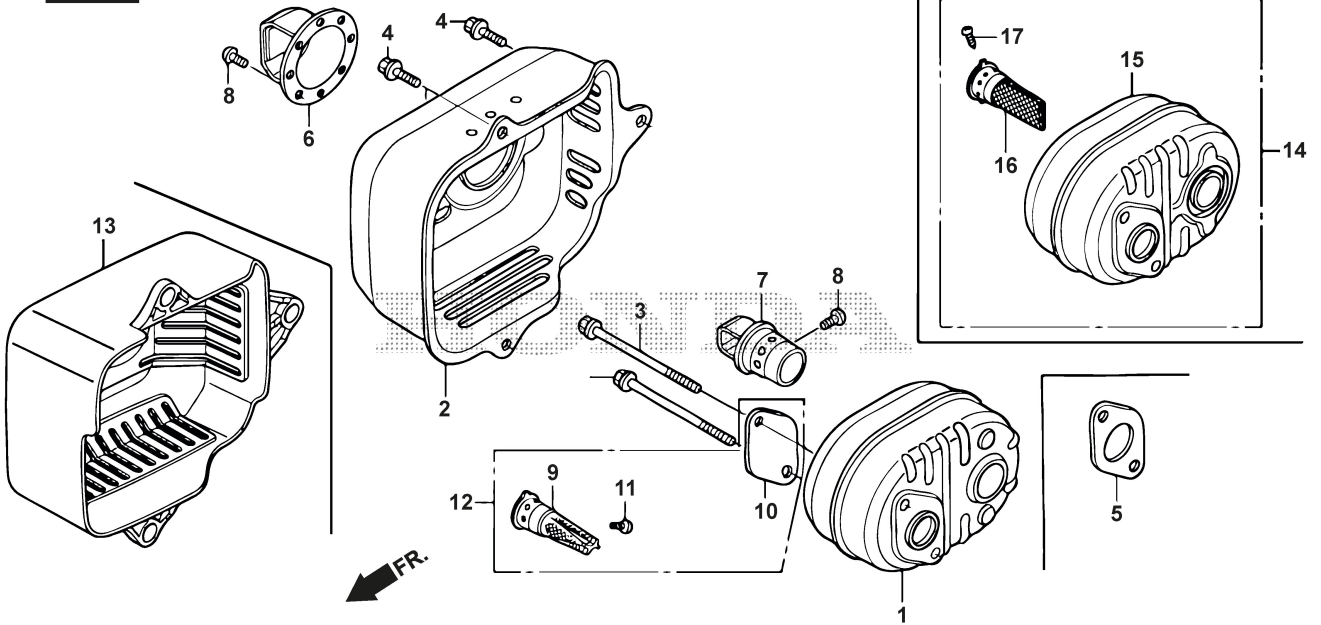

E-16 **HONDA**
ENGINES

Muffler

Réf. N°	Q.té :	Code article	Description	Articles	De	Jusqu'à
1	1	118552074/0	Muffler Comp.	Honda: 18310-Z0Y-010		
2	1	118552082/0	Protector, Muffler	Honda: 18321-Z0L-810		
3	2	118552219/0	Bolt, Flange, 6X79 (Ct200)	Honda: 90004-ZL8-000		
4	3	HONDA_SP	Honda Spare Parts	Honda: 90013-883-000 - BOLT, FLANGE, 6X12 (CT200)		
5	-1	118552087/0	Gasket, Muffler	Honda: 18381-ZL8-305		
9	-1	HONDA_SP	Honda Spare Parts	Honda: 18350-ZL8-000 - ARRESTER COMP., SPARK		
10	-1	HONDA_SP	Honda Spare Parts	Honda: 18356-ZL8-000 - PLATE, ARRESTER NUMBER		
12	-1	HONDA_SP	Honda Spare Parts	Honda: 06180-Z0J-000 - ARRESTER KIT, SPARK		
14	-1	HONDA_SP	Honda Spare Parts	Honda: 18300-Z8A-000 - MUFFLER ASSY. (ARRESTER)		
15	-1	HONDA_SP	Honda Spare Parts	Honda: 18310-Z8A-000 - MUFFLER COMP.		
16	-1	HONDA_SP	Honda Spare Parts	Honda: 18350-Z0Y-000 - ARRESTER COMP., SPARK		
17	-1	HONDA_SP	Honda Spare Parts	Honda: 90055-ZE1-000 - SCREW, TAPPING, 4X6